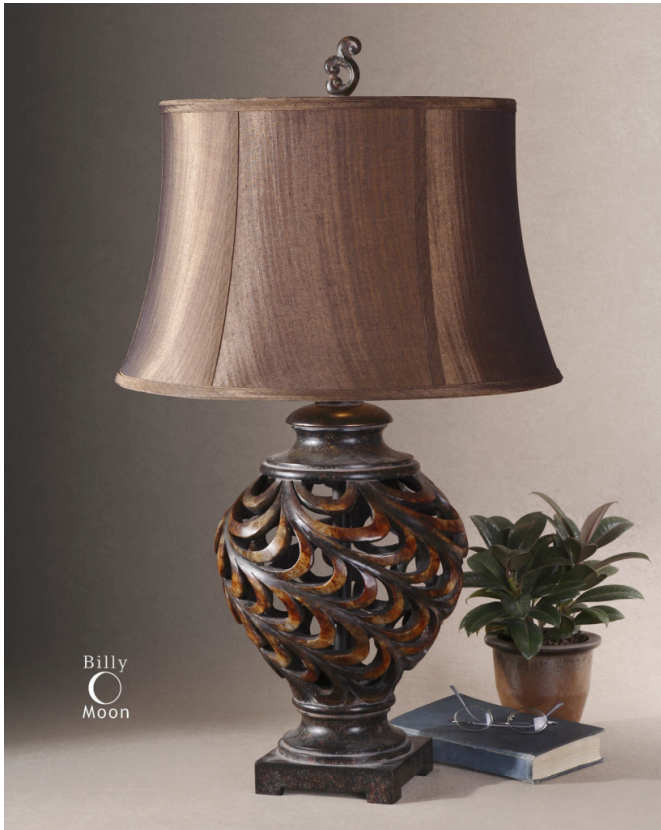

UTTERMOST

Florence, Table

Item 27991

Product Description:

Rustic mocha finish with umber details and silver undertones. The round semi bell shade is a silkened, chocolate bronze textile.

Designer: Billy Moon

Wattage: 150W

Dimensions(inches):

0 W X 32 H X 0 D

Weight(lbs): 16

Shipped Via UPS: YES

UPC Number: 792977279915