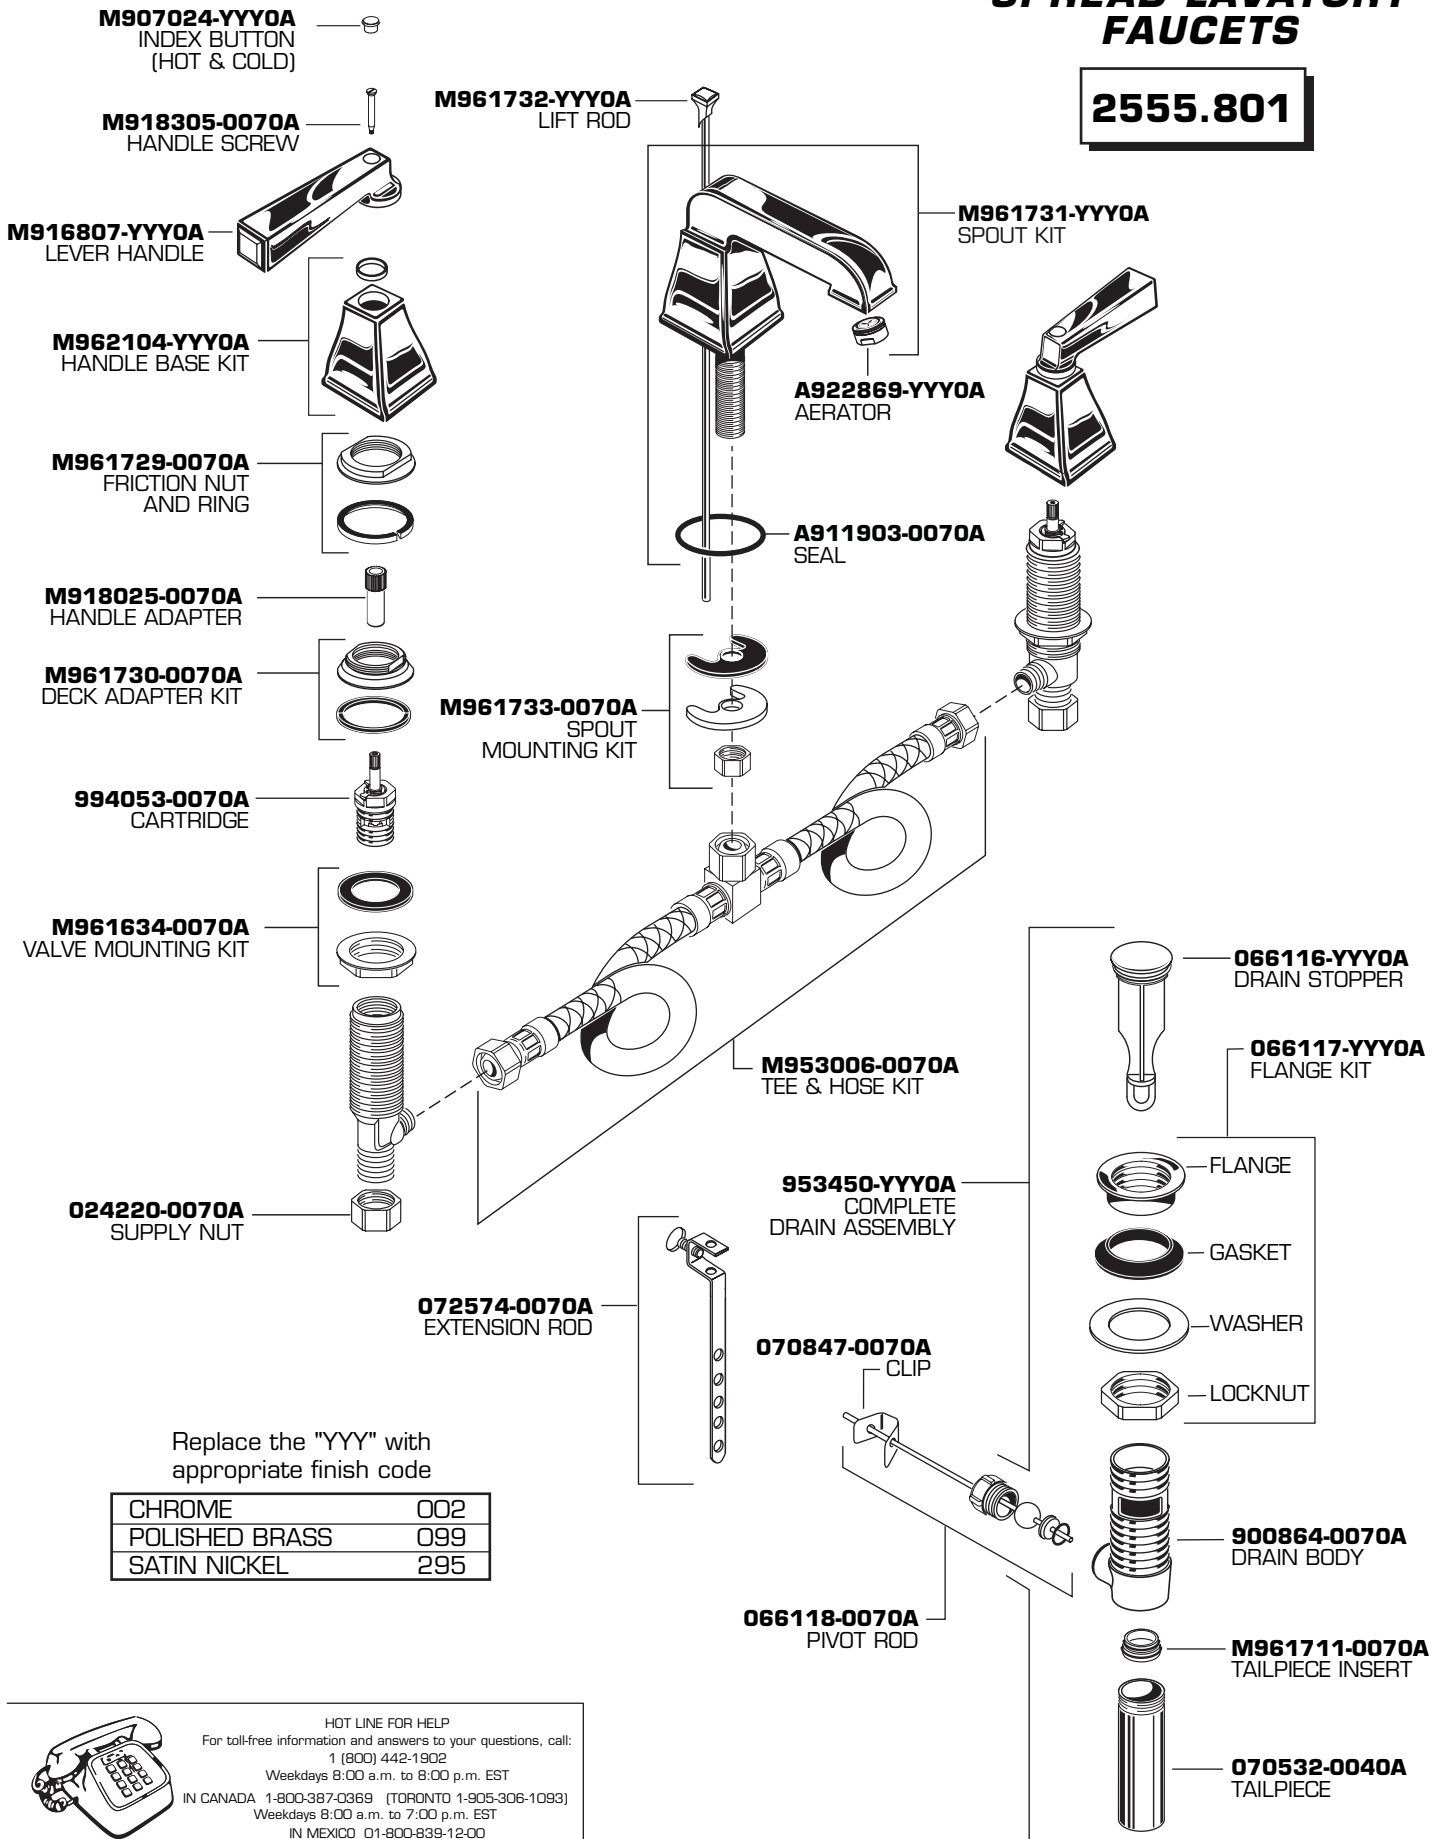

**2555.801**

Replace the "YYY" with appropriate finish code

CHROME	002
POLISHED BRASS	099
SATIN NICKEL	295

**HOT LINE FOR HELP**  
For toll-free information and answers to your questions, call:  
1 (800) 442-1902  
Weekdays 8:00 a.m. to 8:00 p.m. EST  
IN CANADA 1-800-387-0369 (TORONTO 1-905-306-1093)  
Weekdays 8:00 a.m. to 7:00 p.m. EST  
IN MEXICO 01-800-839-1200