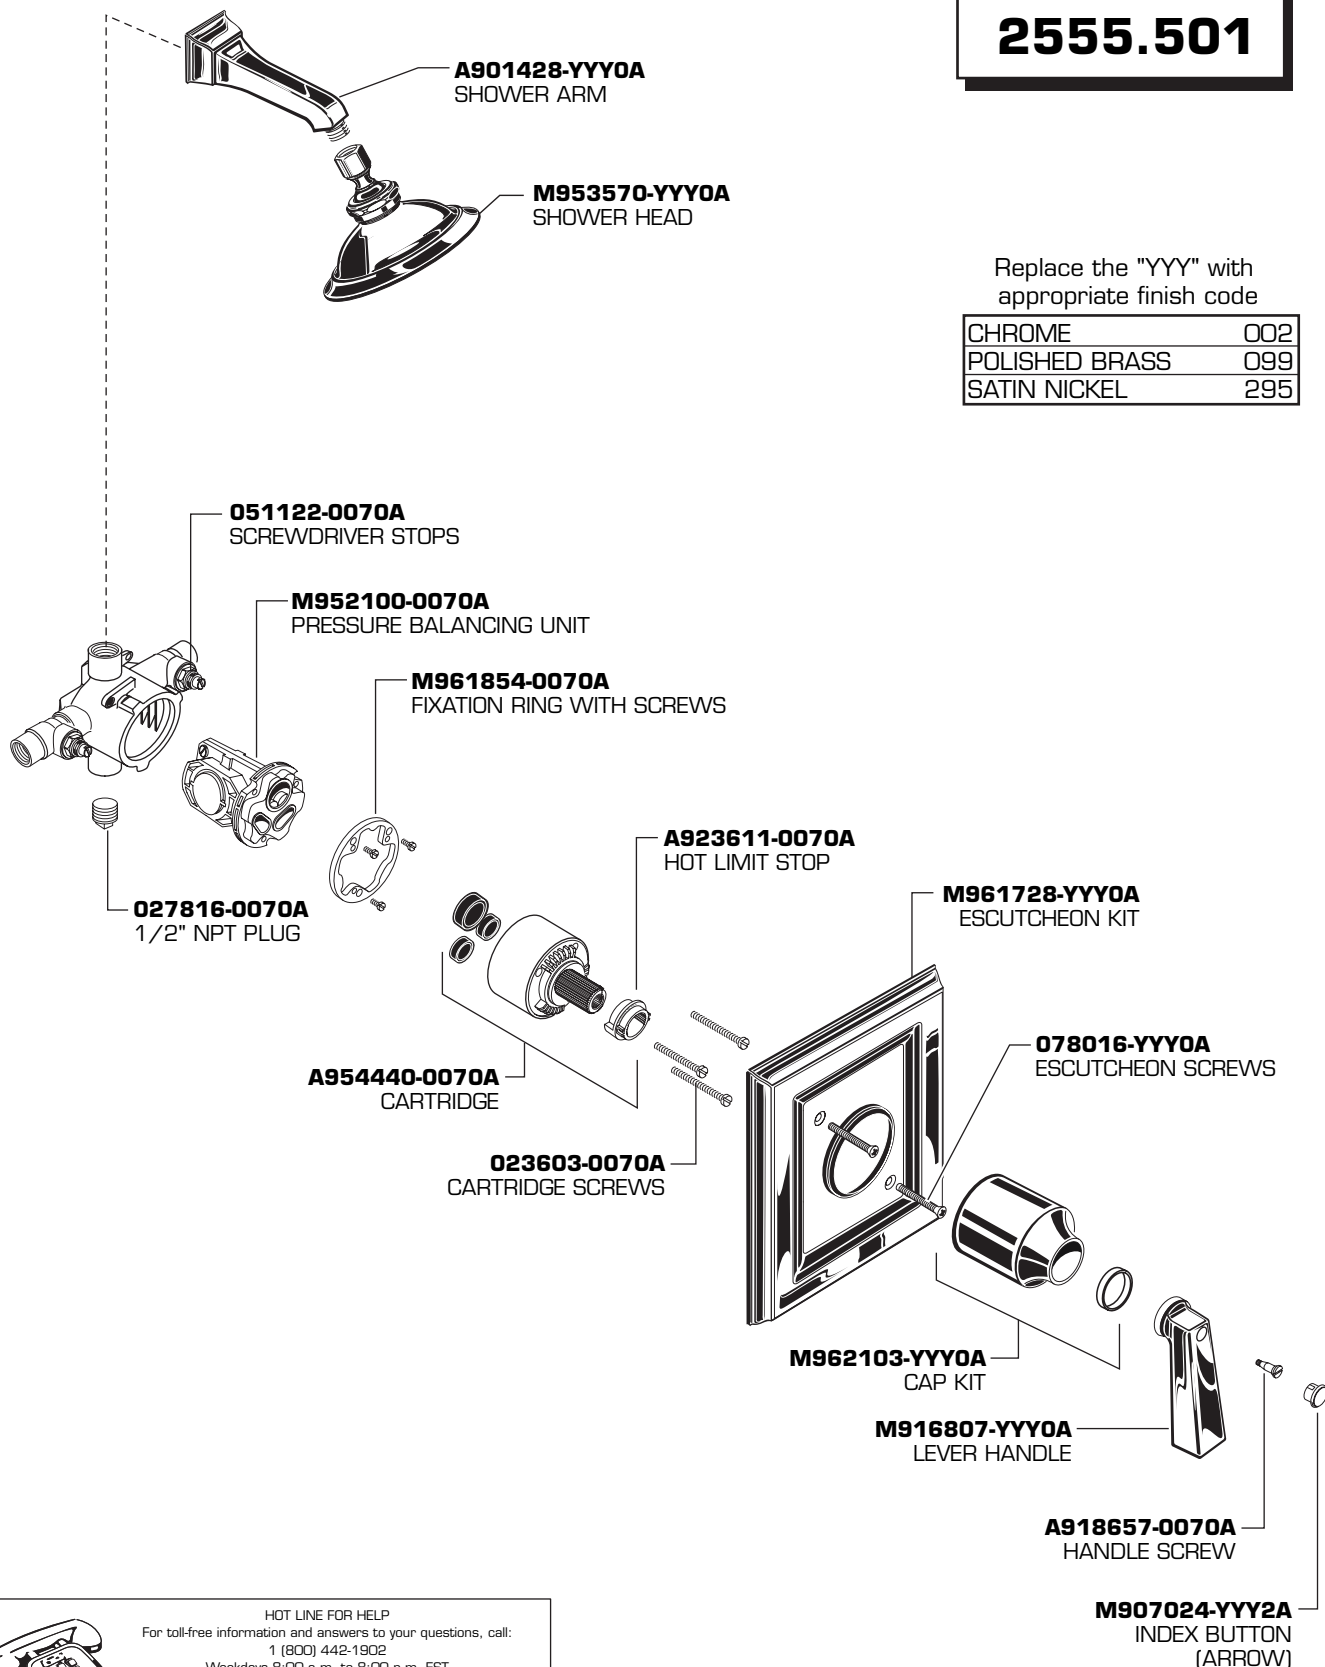

American Standard

TOWNSQUARE

**PRESSURE BALANCING
SHOWER SETS**

MODEL NUMBER

2555.501

Replace the "YYY" with appropriate finish code

CHROME	002
POLISHED BRASS	099
SATIN NICKEL	295

HOT LINE FOR HELP
For toll-free information and answers to your questions, call:
1 (800) 442-1902
Weekdays 8:00 a.m. to 8:00 p.m. EST
IN CANADA 1-800-387-0369 (TORONTO 1-905-306-1093)
Weekdays 8:00 a.m. to 7:00 p.m. EST
IN MEXICO 01-800-839-12-00