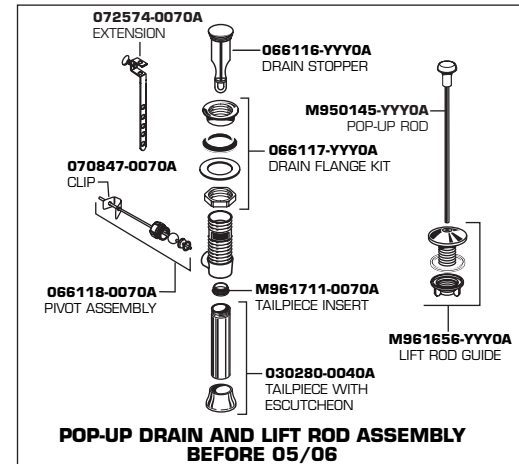

American Standard

COLONY/COLONY SOFT BIDET FITTING

3475.300
3475.500

M950144-0070A
INDEX, BUTTON, HOT
M950143-0070A
INDEX, BUTTON, COLD

M918504-0070A
SCREW

M908413-0070A
ACRYLIC HANDLE

M916803-YYY0A
METAL LEVER
HANDLE

M918075-0070A
HANDLE SCREW
M961643-YYY0A
ESCUTCHEON KIT

M918504-0070A
SCREW
M918021-0070A
ADAPTER
M904900-0070A
VALVE NUT

A954120-0070A
VALVE
065800-0070A
ATTACHMENT NUT

024220-0070A
SUPPLY NUT

028704-0070A
TEE AND HOSE KIT
(INCLUDING SEALS)

918428-0070A
HANDLE SCREW

M962482-YYY0A
POP-UP ROD

M962481-YYY0A
LIFT ROD GUIDE

030281-0070A
TRANSFER VALVE
MOUNTING KIT

060463-0070A
ADAPTER KIT

M962182-YYY0A
HANDLE

923348-0070A
HANDLE ADAPTER

030257-YYY0A
ESCUTCHEON KIT

953800-0070A
TRANSFER VALVE

028645-YYY0A
BIDET SPRAY

028646-0070A
SPRAY HOSE
CONNECTION KIT

Replace the "YYY" with
appropriate finish code

CHROME	002
POLISHED BRASS	099

M919660-0020A
6" TAILPIECE
(NOT INCLUDED WITH FAUCET)

M952426-YYY0A
DRAIN ASSEMBLY

M962456-YYY0A
STOPPER
ASSEMBLY

M952430-0070A
CABLE ASSEMBLY

M962457-007A
FLANGE
ASSEMBLY

M922872-0070A
CAM SEAT INSERT
M962430-0070A
CAM ASSEMBLY

M962458-0070A
DRAIN MOUNTING KIT

M913207-0070A
TAILPIECE INSERT

M962463-0020A
TAILPIECE & ESCUTCHEON

HOT LINE FOR HELP

1 (800) 442-1902

Weekdays 8:00 a.m. to 8:00 p.m. EST

IN CANADA 1-800-387-0369 (TORONTO 1-905-306-1093)

Weekdays 8:00 a.m. to 7:00 p.m. EST

IN MEXICO 01-800-839-1200

Product names listed herein are trademarks of American Standard Inc.
© American Standard Inc. 2006

M968795 Rev.1.1