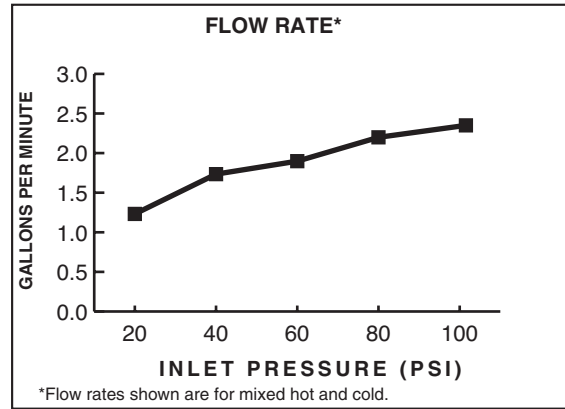

CODES AND STANDARDS

These products meet or exceed the following codes and standards:

- **ASME A112.18.1**
- **CSA B 125**
- **NSF 61/Section 9**

	Product Number	Description	Finish Options*						
			Polished Chrome	PVD Blackened Bronze	PVD Polished Brass	PVD Satin/Chrome Mix	PVD Satin Nickel	PVD Satin/Brass	P. Chrome /PVD Brass Mix
			002	068	099	221	295	297	299
	7471.702	Lavatory faucet with Metal Speed Connect™ Pop-up drain. Porcelain Cross handles.		N/A		N/A		N/A	N/A
	7471.712	Lavatory faucet with Metal Speed Connect™ Pop-up drain. Porcelain Lever handles.		N/A		N/A		N/A	N/A
	7471.732	Lavatory faucet with Metal Speed Connect™ Pop-up drain. Metal Lever handles.							

N/A = NOT AVAILABLE

Meets the American Disabilities Act Guidelines and **ANSI A117.1** Requirements for the physically challenged.

*EverClean™ Finish:

- Offered on Polished Chrome (002), Polished Brass (099), and Satin Nickel (295). (and any combination of these finishes)
- One wipe effortlessly removes spots.
- Eliminates the need for cleaners and scrubbing.