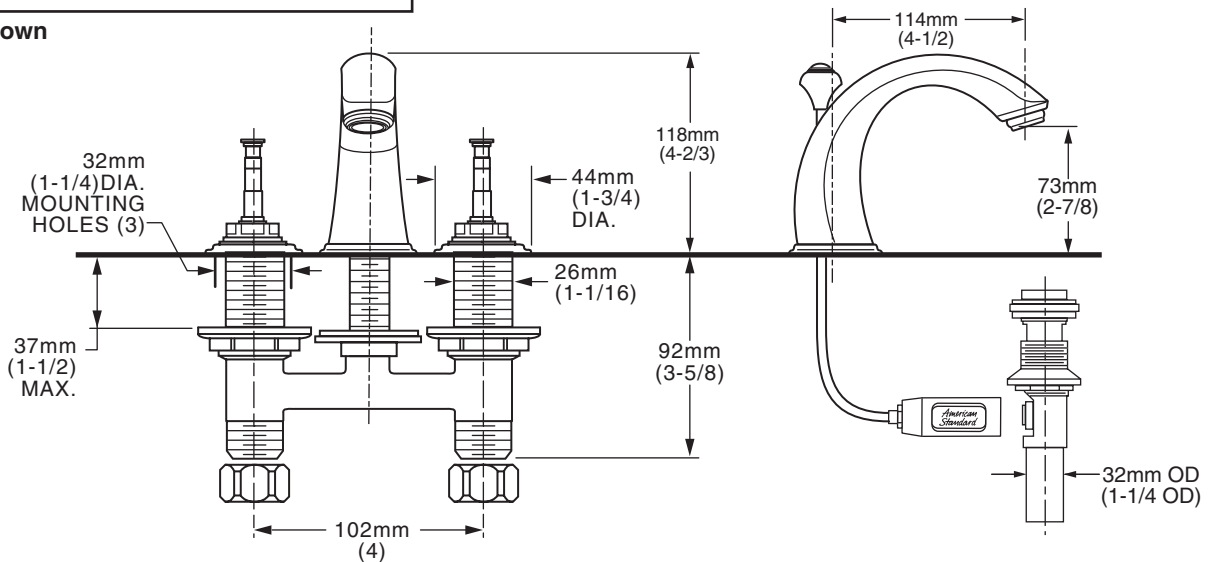

7471.712 Shown

**MODEL NUMBER:**

- 7471.702 Minispread Lavatory**  
 Metal Speed Connect™ Pop-up drain.  
 Porcelain Cross handles.
- 7471.712 Minispread Lavatory**  
 Metal Speed Connect™ Pop-up drain.  
 Porcelain Lever handles.
- 7471.732 Minispread Lavatory**  
 Metal Speed Connect™ Pop-up drain.  
 Metal Lever handles.

**GENERAL DESCRIPTION:**

One-piece cast brass valve body on 4" centers. 1/4 turn washerless ceramic disc valve cartridges - reversible for use with either lever or cross handles. One-half inch brass male inlet shanks with brass coupling nuts. Cast brass spout. 20 inch (500mm) long flexible stainless steel drain cable is pre-assembled to spout. Metal Speed Connect™ drain body with 1-1/4 inch (32mm) tail piece. 2.2 gpm/8.3L/min. maximum flow rate.

**Low Lead:** Meets NSF Standard 61/Section 9 & Prop 65 lead requirements.

**Exclusive Speed Connect Metal Drain:**

- Fewer Parts - installs in less time.
- No adjustments required - seals the first time, every time.
- Flexible stainless steel cable - installs effortlessly in tight spaces.

**Exclusive Handle Alignment System:** Allows fine tuning of handle position.

**Choice of Finishes:** Wide range of durable finishes.

**SUGGESTED SPECIFICATION:**

Two handle minispread lavatory faucet shall feature a one-piece cast brass valve body. Shall also feature 1/4 turn washerless ceramic disc valve cartridges that are reversible for use with cross or lever handles. Shall also feature a metal drain body with stainless steel cable actuation. Fitting shall be American Standard Model # 7471.\_\_\_\_.