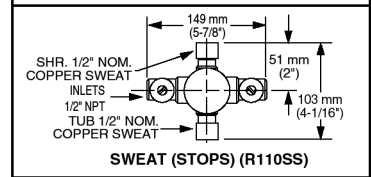

VALVE BODY OPTIONS

SUGGESTED SPECIFICATION:

Bath/shower fitting shall feature a cast brass body. Shall feature ceramic disc valve cartridge which is capable of back-to-back installation. Fitting shall be equipped with pressure balancing cartridge engineered to eliminate cross flow and avoid failure due to mineral deposits. Shall also feature hot limit safety stop. Fitting shall be: Rough Valve Body - American Standard Model # R11____, Trim Kit - American Standard Model # _____.