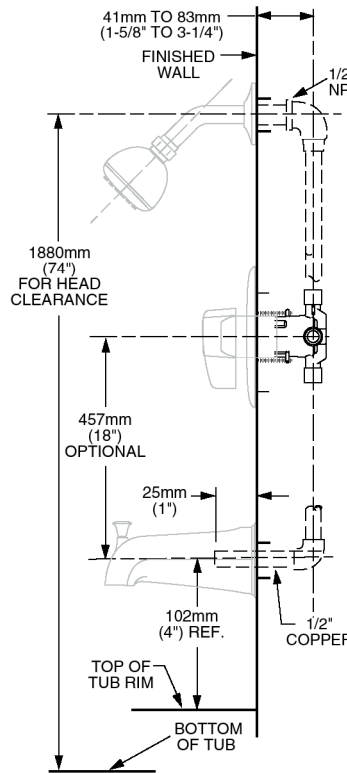

GENERAL DESCRIPTION:

Cast brass body, washerless ceramic disc valve cartridge with back-to-back capability and hot limit safety stop. Cycles from "off" to "cold" to "hot". Pressure balancing cartridge maintains constant output temperature in response to changes in relative hot and cold supply pressure. One-half inch inlets and outlets (choice of direct sweat, threaded, or PEX). Available with screwdriver stops. Rough-in plaster guard designed for use as thin-wall mounting adaptor. Valve body will accept a variety of decorative Bath/Shower trims.

PRODUCT FEATURES:

Cast Brass Valve Body: Durable - Quality that will last a lifetime. Ideal material for prolonged contact with water.

Ceramic Disc Valve Cartridge: Assures a lifetime of drip-free performance. Allows easy fine tuning of temperature (125° handle rotation from off to hot).

Pressure Balancing Valve Cartridge: Maintains constant output temperature in response to changes in hot and cold supply pressure. Diaphragm system engineered to eliminate cross flow. Avoids failure due to mineral deposits - ideal for use in hard water

Back-to-Back Capability: Hot and cold can be reversed quickly and easily.

Adjustable Hot Limit Safety Stop: Limits the amount of hot water allowed to mix with cold. Reduces the risk of accidental scalding.

Exclusive Plaster Guard: Plaster guard is designed to protect valve during installation and serve as a mounting plate for thin-wall installations. 2 piece design allows valve to be tested prior to trim installation.

Wide Rough-in Range: From 1-5/8" to 3-1/4".

MODEL NUMBER: