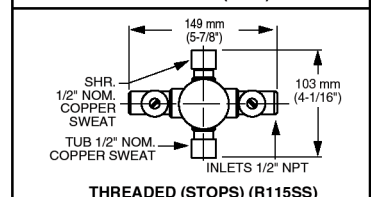

VALVE BODY OPTIONS

SUGGESTED SPECIFICATION:

Bath/shower fitting shall feature a cast brass body. Shall feature ceramic disc valve cartridge which is capable of back-to-back installation. Fitting shall be equipped with pressure balancing cartridge engineered to eliminate cross flow and avoid failure due to mineral deposits. Shall also feature hot limit safety stop. Fitting shall be: Rough Valve Body - American Standard Model # R11____, Trim Kit - American Standard Model # _____.