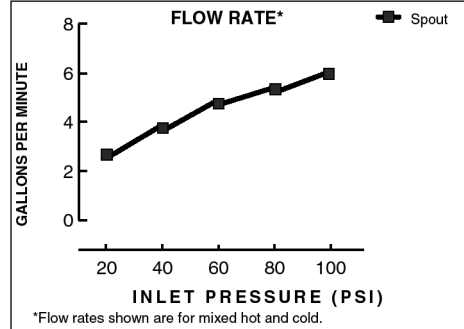

Valve + Trim: Trim Kit & Valve Body Packaged Separately

To order: Specify valve body **and** trim kit desired

Example: R110 - Direct Sweat Valve Body

T215.701 - Hampton Bath/Shower Trim Kit (Porcelain Cross Handle)

CODES AND STANDARDS

These products meet or exceed the following codes and standards:

ASSE 1016
ASME A112.18.1
CSA B 125

* Showerhead with 2.5gpm/9.5L.min. flow restrictor.

VALVES							
		R110	R110SS	R115	R115SS	R117	R117SS
	Direct Sweat Inlets/Outlets	Direct Sweat Inlets/Outlets w/ Screwdriver Stops	Female Thread Inlets/Outlets	Female Thread Inlets/Outlets w/ Screwdriver Stops	PEX Inlets/Direct Sweat Outlets	PEX Inlets/Direct Sweat Outlets w/ Screwdriver Stops	

TRIM KITS		Colony*	Tropic	Dazzle	Hampton**	Standard	Town Square	One	Enfield***	Amarilis****	Amarilis****	
B/S	T375.XXX	T038.502	T028.502	T215.7XX	T6181	T555.502	T064.502	T373.5X2	T335.000	T345.000		
Shower	T372.XXX	T038.501	T028.501	T212.7XX	T6180	T555.501	T064.501	T373.5X1	T332.000	T342.000		
Valve	T371.XXX	T038.500	T028.500	T211.7XX	T6179	T555.500	T064.500	T373.5X0	T331.000	T341.000		

NOTES:

* COLONY

** HAMPTON

available with choice of three handles.

to order: specify the three digit handle number

ex) T211.710 (valve only trim kit w/ porcelain cross handle)

*** ENFIELD available with lever or cross handle

**** AMARILIS

trim kits are less handles--must be ordered separately.

the following handle kits are available: