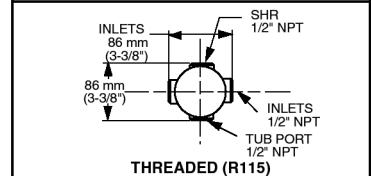

VALVE BODY OPTIONS

SUGGESTED SPECIFICATION:

Bath/shower fitting shall feature a cast brass body. Shall feature ceramic disc valve cartridge which is capable of back-to-back installation. Fitting shall be equipped with pressure balancing cartridge engineered to eliminate cross flow and avoid failure due to mineral deposits. Shall also feature hot limit safety stop. Fitting shall be: Rough Valve Body - American Standard Model # R11____, Trim Kit - American Standard Model # _____.