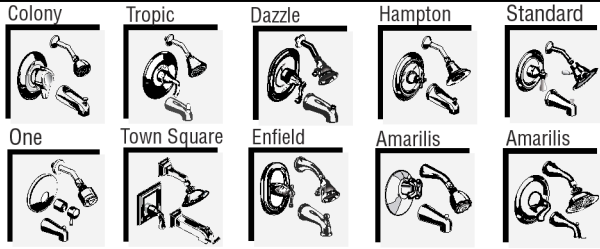

Available Trim Kits

R110 Valve Body Shown

GENERAL DESCRIPTION:

Cast brass body, washerless ceramic disc valve cartridge with back-to-back capability and hot limit safety stop. Cycles from "off" to "cold" to "hot". Pressure balancing cartridge maintains constant output temperature in response to changes in relative hot and cold supply pressure. One-half inch inlets and outlets (choice of direct sweat, threaded, or PEX). Available with screwdriver stops. Rough-in plaster guard designed for use as thin-wall mounting adaptor. Valve body will accept a variety of decorative Bath/Shower trims.

PRODUCT FEATURES:

Cast Brass Valve Body: Durable - Quality that will last a lifetime. Ideal material for prolonged contact with water.

Ceramic Disc Valve Cartridge: Assures a lifetime of drip-free performance. Allows easy fine tuning of temperature (125° handle rotation from off to hot).

The above fittings will accept the following Amarilis-Series handles.

451	441	461	431	551	541	571	901 911	861

*EverClean™ Finish:

- Offered on: Polished Chrome (002), Stainless Steel (075), Polished Brass (099) and Satin Nickel (295) finish. (and any combination of these finishes).
- One wipe effortlessly removes spots.
- Eliminates the need for cleaners and scrubbing.