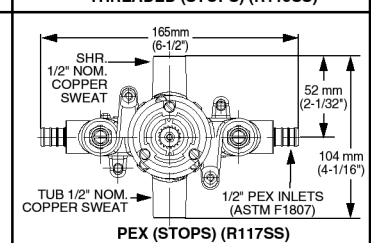

Available Trim Kits

R110 Valve Body Shown

GENERAL DESCRIPTION:

Cast brass body, washerless ceramic disc valve cartridge with back-to-back capability and hot limit safety stop. Cycles from "off" to "cold" to "hot". Pressure balancing cartridge maintains constant output temperature in response to changes in relative hot and cold supply pressure. One-half inch inlets and outlets (choice of direct sweat, threaded, or PEX). Available with screwdriver stops. Rough-in plaster guard designed for use as thin-wall mounting adaptor. Valve body will accept a variety of decorative Bath/Shower trims.

Wide Rough-in Range: From 1-5/8" to 3-1/4".

MODEL NUMBER:

- R110 Pressure Balance Rough Valve Body only**
Direct sweat inlets/outlets. LESS trim.
- R110SS Pressure Balance Rough Valve Body only with Screwdriver stops**
Direct sweat inlets/outlets. Screwdriver stops. LESS trim.
- R115 Pressure Balance Rough Valve Body only**
Female thread inlets/outlets. LESS trim.
- R115SS Pressure Balance Rough Valve Body only with Screwdriver stops**
Female thread inlets/outlets. Screwdriver stops. LESS trim.
- R117 Pressure Balance Rough Valve Body only**
PEX inlets/Direct sweat outlets. LESS trim.
- R117SS Pressure Balance Rough Valve Body only with Screwdriver stops**
PEX inlets/Direct sweat outlets. Screwdriver stops. LESS trim.

See reverse for available trim kits.

VALVE BODY OPTIONS

SUGGESTED SPECIFICATION:

Bath/shower fitting shall feature a cast brass body. Shall feature ceramic disc valve cartridge which is capable of back-to-back installation. Fitting shall be equipped with pressure balancing cartridge engineered to eliminate cross flow and avoid failure due to mineral deposits. Shall also feature hot limit safety stop. Fitting shall be: Rough Valve Body - American Standard Model # R11____, Trim Kit - American Standard Model # _____.