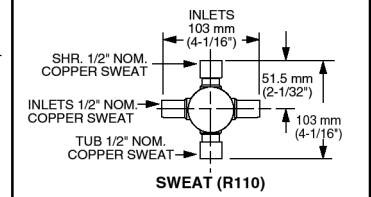

Available Trim Kits

R110 Valve Body Shown

GENERAL DESCRIPTION:

Cast brass body, washerless ceramic disc valve cartridge with back-to-back capability and hot limit safety stop. Cycles from "off" to "cold" to "hot". Pressure balancing cartridge maintains constant output temperature in response to changes in relative hot and cold supply pressure. One-half inch inlets and outlets (choice of direct sweat, threaded, or PEX). Available with screwdriver stops. Rough-in plaster guard designed for use as thin-wall mounting adaptor. Valve body will accept a variety of decorative Bath/Shower trims.

Wide Rough-in Range: From 1-5/8" to 3-1/4".

MODEL NUMBER:

- R110 Pressure Balance Rough Valve Body only**
Direct sweat inlets/outlets. LESS trim.
- R110SS Pressure Balance Rough Valve Body only with Screwdriver stops**
Direct sweat inlets/outlets. Screwdriver stops. LESS trim.
- R115 Pressure Balance Rough Valve Body only**
Female thread inlets/outlets. LESS trim.
- R115SS Pressure Balance Rough Valve Body only with Screwdriver stops**
Female thread inlets/outlets. Screwdriver stops. LESS trim.
- R117 Pressure Balance Rough Valve Body only**
PEX inlets/Direct sweat outlets. LESS trim.
- R117SS Pressure Balance Rough Valve Body only with Screwdriver stops**
PEX inlets/Direct sweat outlets. Screwdriver stops. LESS trim.

See reverse for available trim kits.

VALVE BODY OPTIONS

SUGGESTED SPECIFICATION:

Bath/shower fitting shall feature a cast brass body. Shall feature ceramic disc valve cartridge which is capable of back-to-back installation. Fitting shall be equipped with pressure balancing cartridge engineered to eliminate cross flow and avoid failure due to mineral deposits. Shall also feature hot limit safety stop. Fitting shall be: Rough Valve Body - American Standard Model # R11____, Trim Kit - American Standard Model # _____.