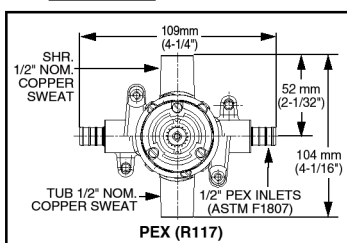

Available Trim Kits

R110 Valve Body Shown

GENERAL DESCRIPTION:

Cast brass body, washerless ceramic disc valve cartridge with back-to-back capability and hot limit safety stop. Cycles from "off" to "cold" to "hot". Pressure balancing cartridge maintains constant output temperature in response to changes in relative hot and cold supply pressure. One-half inch inlets and outlets (choice of direct sweat, threaded, or PEX). Available with screwdriver stops. Rough-in plaster guard designed for use as thin-wall mounting adaptor. Valve body will accept a variety of decorative Bath/Shower trims.

Wide Rough-in Range: From 1-5/8" to 3-1/4".

MODEL NUMBER:

- R110 Pressure Balance Rough Valve Body only**
Direct sweat inlets/outlets. LESS trim.
- R110SS Pressure Balance Rough Valve Body only with Screwdriver stops**
Direct sweat inlets/outlets. Screwdriver stops. LESS trim.
- R115 Pressure Balance Rough Valve Body only**
Female thread inlets/outlets. LESS trim.
- R115SS Pressure Balance Rough Valve Body only with Screwdriver stops**
Female thread inlets/outlets. Screwdriver stops. LESS trim.
- R117 Pressure Balance Rough Valve Body only**
PEX inlets/Direct sweat outlets. LESS trim.
- R117SS Pressure Balance Rough Valve Body only with Screwdriver stops**
PEX inlets/Direct sweat outlets. Screwdriver stops. LESS trim.

See reverse for available trim kits.

VALVE BODY OPTIONS

SUGGESTED SPECIFICATION:

Bath/shower fitting shall feature a cast brass body. Shall feature ceramic disc valve cartridge which is capable of back-to-back installation. Fitting shall be equipped with pressure balancing cartridge engineered to eliminate cross flow and avoid failure due to mineral deposits. Shall also feature hot limit safety stop. Fitting shall be: Rough Valve Body - American Standard Model # R11____, Trim Kit - American Standard Model # _____.