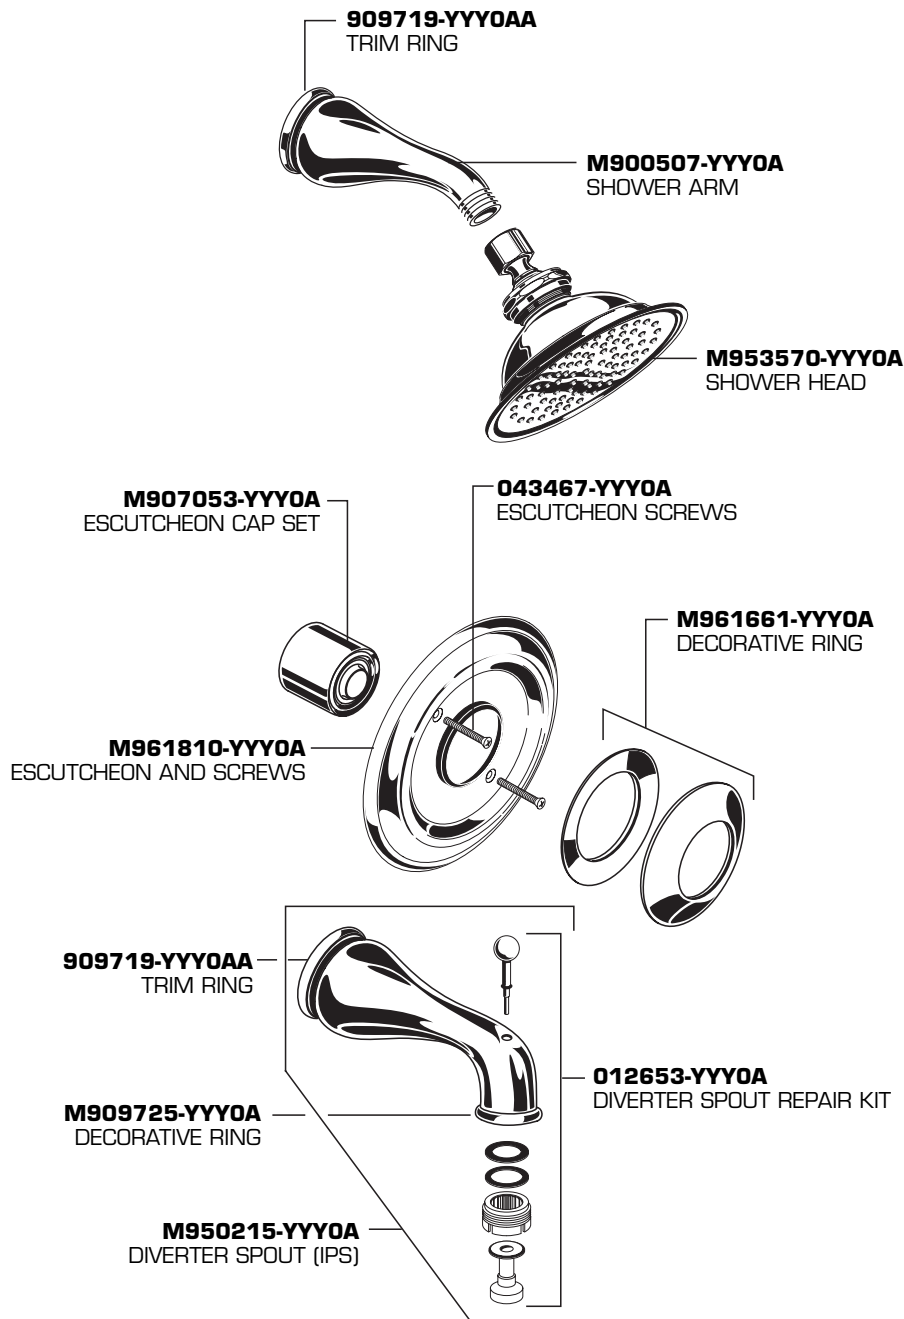

MODEL NUMBER

T345.000
T342.000
T341.000

Replace the "YYY" with appropriate finish code

CHROME	002
POLISHED BRASS	099
SATIN/CHROME	221
SATIN NICKEL	295
SATIN/BRASS	297
CHROME/BRASS	299

HOT LINE FOR HELP
For toll-free information and answers to your questions, call:
1 (800) 442-1902
Weekdays 8:00 a.m. to 8:00 p.m. EST
IN CANADA 1-800-387-0369 (TORONTO 1-905-306-1093)
Weekdays 8:00 a.m. to 7:00 p.m. EST
IN MEXICO 01-800-839-1200