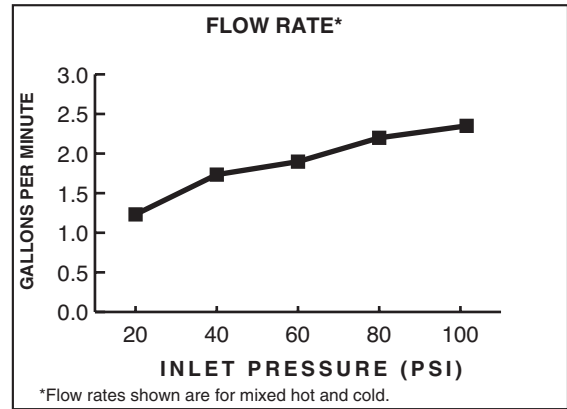

CODES AND STANDARDS

These products meet or exceed the following codes and standards:

- **ANSI A117.1**
- **ASME A112.18.1**
- **CSA B 125**
- **NSF 61/Section 9**

Product Number	Description	Finish Options*	
		Polished Chrome	Satin Nickel (PVD)
		002	295
6028.201	Lavatory faucet with Metal Speed Connect™ pop-up drain. Metal Lever handles.		

Meets the American Disabilities Act Guidelines and **ANSI A117.1** Requirements for the physically challenged.

*EverClean™ Finish:

- Offered on Polished Chrome (002) and Satin Nickel (295) finish.
- One wipe effortlessly removes spots.
- Eliminates the need for cleaners and scrubbing.