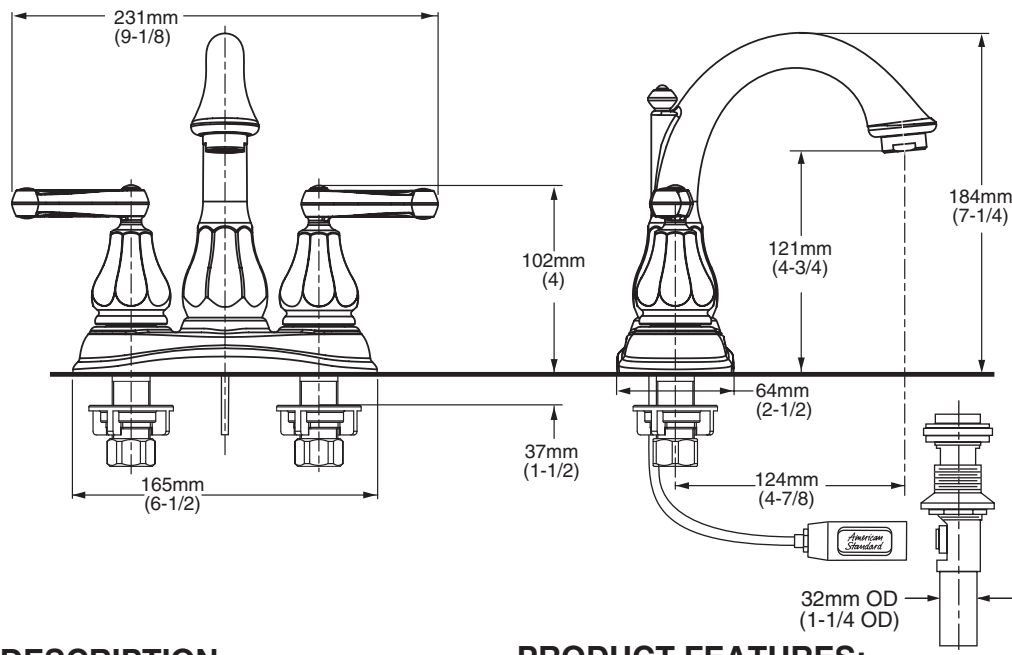

MODEL NUMBER:

- ❑ **6028.201 Centerset Lavatory**
Metal Speed Connect™ Pop-up drain.
Metal Lever handles.

GENERAL DESCRIPTION:

Durable cast brass spout and waterway with one-half inch male inlet shanks. 1/4 turn washerless ceramic disc valve cartridges. 20 inch (500mm) long flexible stainless steel drain cable is pre-assembled to faucet body. Metal Speed Connect™ drain body with 1-1/4 inch (32mm) tail piece. 2.2 gpm/8.3L/min. maximum flow rate.

Exclusive Speed Connect Metal Drain:

- Fewer Parts - installs in less time.
- No adjustments required - seals the first time, every time.
- Flexible stainless steel cable - installs effortlessly in tight spaces.

4" centerpiece lavatory faucet shall feature a cast brass spout and waterway with 1/2" male inlet shanks. Shall also feature 1/4 turn washerless ceramic disc valve cartridges. Shall also feature a metal drain body with stainless steel cable actuation. Fitting shall be American Standard Model # 6028.201.____.

CODES AND STANDARDS

These products meet or exceed the following codes and standards:

- ANSI A117.1**
- ASME A112.18.1**
- CSA B 125**
- NSF 61/Section 9**

Product Number	Description	Finish Options*	
		Polished Chrome	Satin Nickel (PVD)
		002	295
6028.201	Lavatory faucet with Metal Speed Connect™ pop-up drain. Metal Lever handles.		