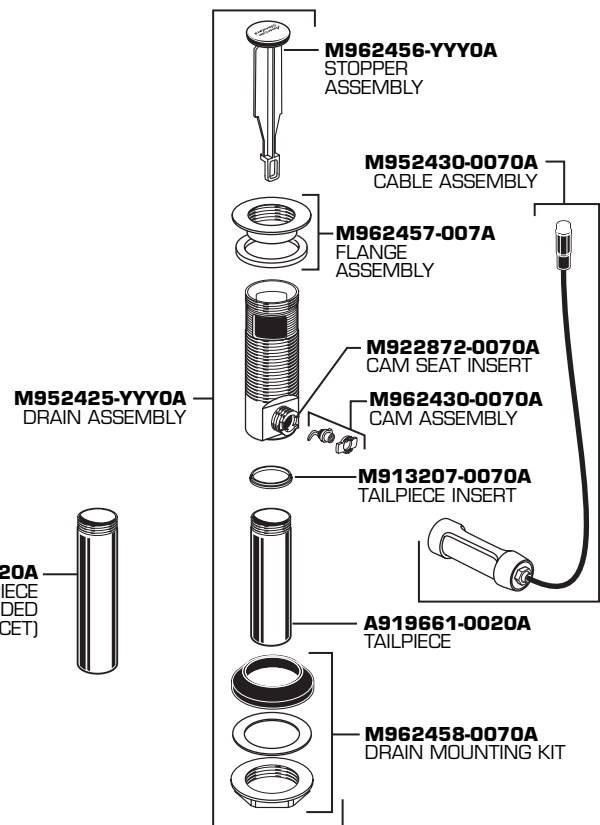

6028.201

Replace the "YYY" with appropriate finish code

CHROME	002
SATIN NICKEL	295

HOT LINE FOR HELP
 For toll-free information and answers to your questions, call:
 1 (800) 442-1902
 Weekdays 8:00 a.m. to 8:00 p.m. EST
 IN CANADA 1-800-387-0369 (TORONTO 1-905-306-1093)
 Weekdays 8:00 a.m. to 7:00 p.m. EST
 IN MEXICO 01-800-839-12-00