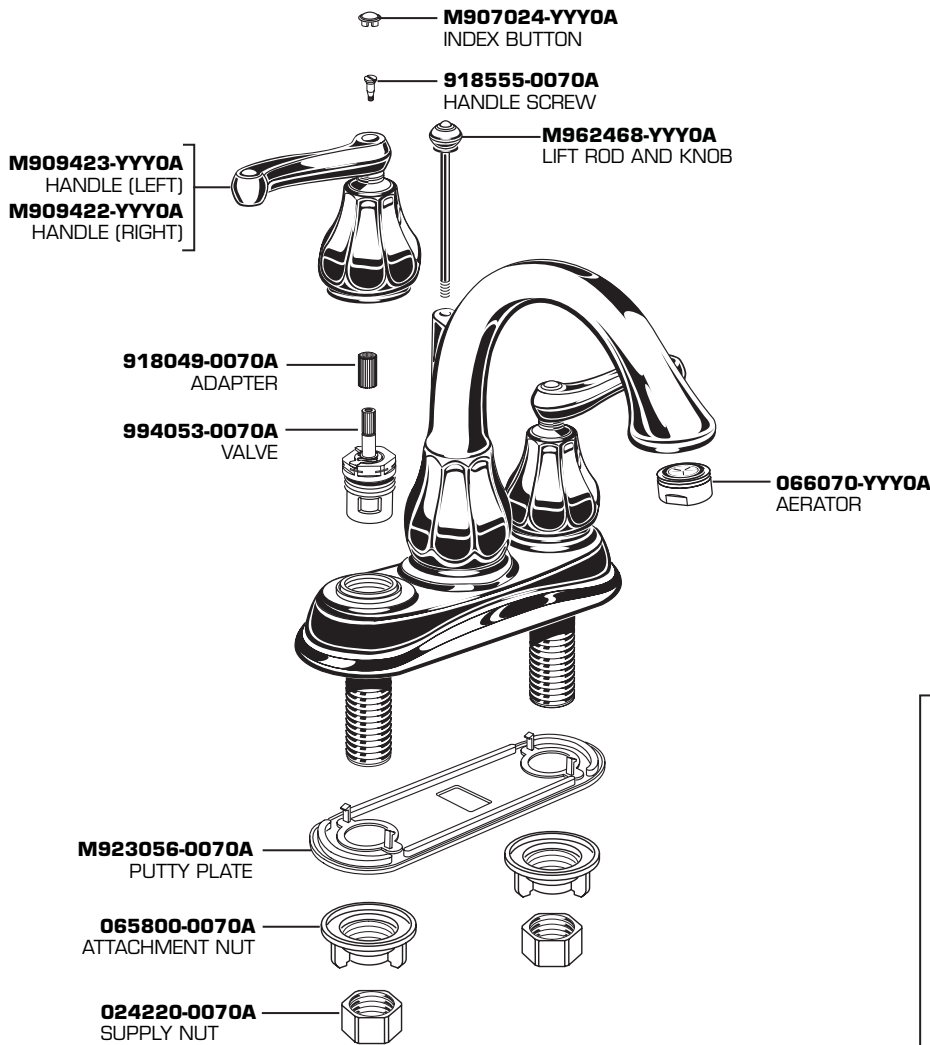

6028.201

Replace the "YYY" with appropriate finish code

CHROME	002
SATIN NICKEL	295

HOT LINE FOR HELP
 For toll-free information and answers to your questions, call:
 1 (800) 442-1902
 Weekdays 8:00 a.m. to 8:00 p.m. EST
 IN CANADA 1-800-387-0369 (TORONTO 1-905-306-1093)
 Weekdays 8:00 a.m. to 7:00 p.m. EST
 IN MEXICO 01-800-839-12-00