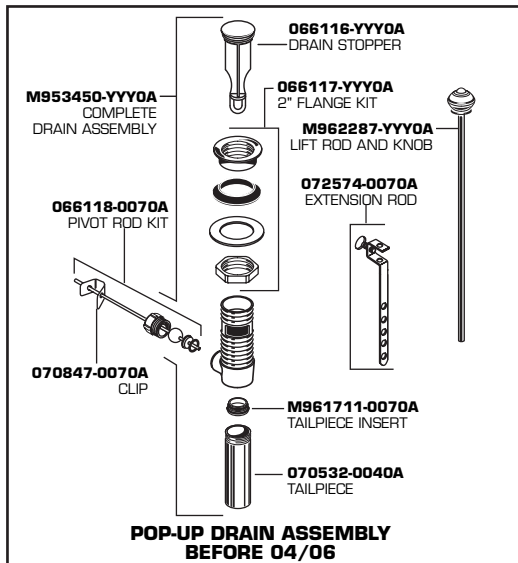

6028.201

Replace the "YYY" with appropriate finish code

CHROME	002
SATIN NICKEL	295

HOT LINE FOR HELP
 For toll-free information and answers to your questions, call:
 1 (800) 442-1902
 Weekdays 8:00 a.m. to 8:00 p.m. EST
 IN CANADA 1-800-387-0369 (TORONTO 1-905-306-1093)
 Weekdays 8:00 a.m. to 7:00 p.m. EST
 IN MEXICO 01-800-839-12-00