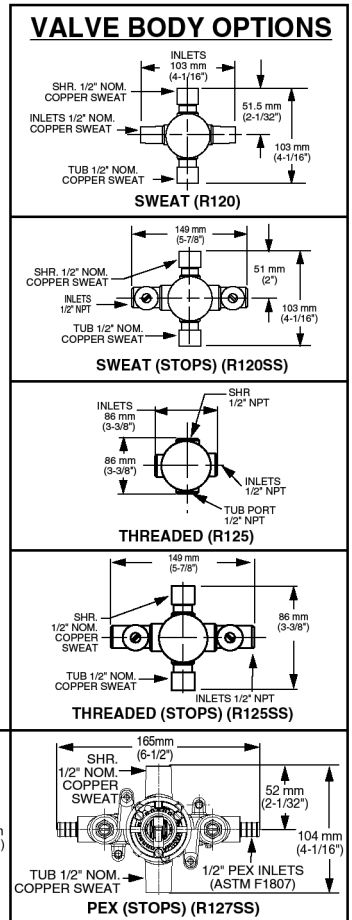

MODEL NUMBER:

- ☐ **R120 Pressure Balance Rough Valve Body only**
  Direct sweat inlets/outlets. LESS trim.
- ☐ **R120SS Pressure Balance Rough Valve Body only with Screwdriver stops**
  Direct sweat inlets/outlets. Screwdriver stops. LESS trim.
- ☐ **R125 Pressure Balance Rough Valve Body only**
  Female thread inlets/outlets. LESS trim.
- ☐ **R125SS Pressure Balance Rough Valve Body only with Screwdriver stops**
  Female thread inlets/outlets. Screwdriver stops. LESS trim.
- ☐ **R127 Pressure Balance Rough Valve Body only**
  PEX inlets/Direct sweat outlets. LESS trim.
- ☐ **R127SS Pressure Balance Rough Valve Body only with Screwdriver stops**
  PEX inlets/Direct sweat outlets. Screwdriver stops. LESS trim.

See reverse for available trim kits.