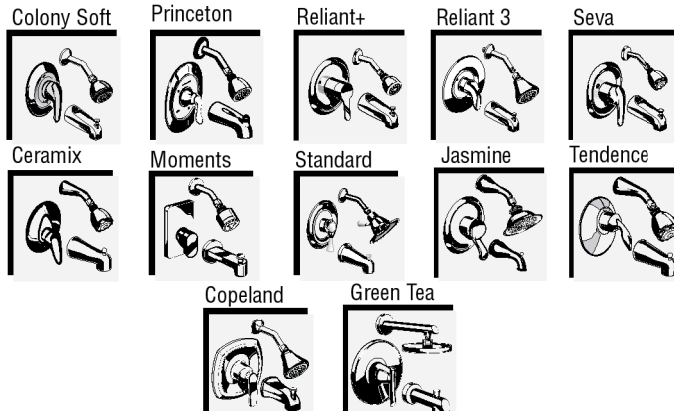

Available Trim Kits

R120 Valve Body Shown

GENERAL DESCRIPTION:

Cast brass body, washerless 47mm ceramic disc valve cartridge with volume and temperature control, and hot limit safety stop. Pressure balancing cartridge maintains constant output temperature in response to changes in relative hot and cold supply pressure. One-half inch inlets and outlets (choice of direct sweat, threaded, or PEX). Available with screwdriver stops. Rough-in plaster guard designed for use as thin-wall mounting adaptor. Valve body will accept a variety of decorative Bath/Shower trim kits.

PRODUCT FEATURES:

Cast Brass Valve Body: Durable - Quality that will last a lifetime. Ideal material for prolonged contact with water.

Ceramic Disc Valve Cartridge: Assures a lifetime of drip-free performance. Allows easy control over both water temperature and volume.

Wide Rough-in Range: From 1-5/8" to 3-1/4".

SUGGESTED SPECIFICATION:

Bath/shower fitting shall feature a cast brass valve body. Shall feature ceramic disc valve cartridge which allows user to control both water temperature and volume. Fitting shall be equipped with pressure balancing cartridge engineered to eliminate cross flow and avoid failure due to mineral deposits. Shall also feature a hot limit safety stop. Fitting shall be: Rough Valve Body - American Standard Model # R12____, Trim Kit - American Standard Model # ____.