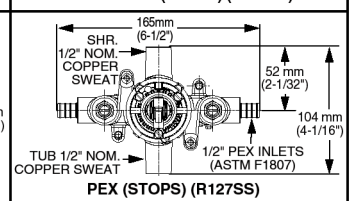

MODEL NUMBER:

- ☐ **R120 Pressure Balance Rough Valve Body only**
  Direct sweat inlets/outlets. LESS trim.
- ☐ **R120SS Pressure Balance Rough Valve Body only with Screwdriver stops**
  Direct sweat inlets/outlets. Screwdriver stops. LESS trim.
- ☐ **R125 Pressure Balance Rough Valve Body only**
  Female thread inlets/outlets. LESS trim.
- ☐ **R125SS Pressure Balance Rough Valve Body only with Screwdriver stops**
  Female thread inlets/outlets. Screwdriver stops. LESS trim.
- ☐ **R127 Pressure Balance Rough Valve Body only**
  PEX inlets/Direct sweat outlets. LESS trim.
- ☐ **R127SS Pressure Balance Rough Valve Body only with Screwdriver stops**
  PEX inlets/Direct sweat outlets. Screwdriver stops. LESS trim.

See reverse for available trim kits.