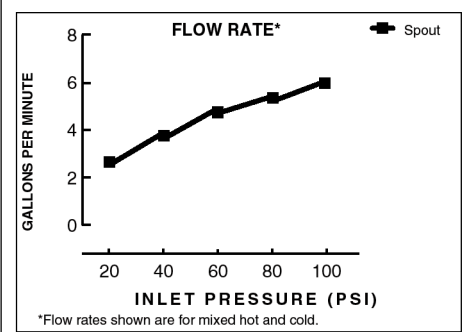

Valve + Trim: Trim Kit & Valve Body Packaged Separately

To order: Specify valve body *and* trim kit desired
Example: R120 - Direct Sweat Valve Body
T508.502 - Princeton Bath/Shower Trim Kit

CODES AND STANDARDS

These products meet or exceed the following codes and standards:

- **ANSI A 117.1**
- **ASSE 1016**
- **ASME A112.18.1**
- **CSA B 125**

• Showerhead with 2.5gpm/9.5L.min. flow restrictor.

VALVES						
	R120	R120SS	R125	R125SS	R127	R127SS
	Direct Sweat Inlets/Outlets	Direct Sweat Inlets/Outlets w/ Screwdriver Stops	Female Thread Inlets/Outlets	Female Thread Inlets/Outlets w/ Screwdriver Stops	PEX Inlets/Direct Sweat Outlets	PEX Inlets/Direct Sweat Outlets w/ Screwdriver Stops

TRIM KITS	Colony "Soft"	Reliant+ Lever	Reliant 3	Princeton	Seva	Copeland
B/S	T675.502	T495.502	T385.502	T508.502	T480.502	T005.502
Shower	T675.501	T495.501	T385.501	T508.501	T480.501	T005.501
Valve	T675.500	T495.500	T385.500	T508.500	T480.500	T005.500
			Reliant 3 w/mod Plate 			
			T385.522			
			T385.521			
			T385.520			

TRIM KITS	Ceramix	Moments	Standard	Jasmine	Tendence	Green Tea
B/S	T000.502	T506.502	T6282	T808.502	T086.502	T010.502
Shower	T000.501	T506.501	T6281	T808.501	T086.501	T010.501
Valve	T000.500	T506.500	T6280	T808.500	T086.500	T010.500