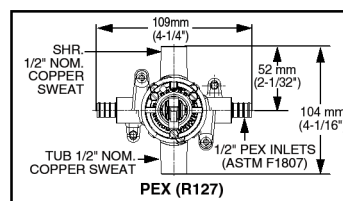

MODEL NUMBER:

- ☐ **R120 Pressure Balance Rough Valve Body only**
  Direct sweat inlets/outlets. LESS trim.
- ☐ **R120SS Pressure Balance Rough Valve Body only with Screwdriver stops**
  Direct sweat inlets/outlets. Screwdriver stops. LESS trim.
- ☐ **R125 Pressure Balance Rough Valve Body only**
  Female thread inlets/outlets. LESS trim.
- ☐ **R125SS Pressure Balance Rough Valve Body only with Screwdriver stops**
  Female thread inlets/outlets. Screwdriver stops. LESS trim.
- ☐ **R127 Pressure Balance Rough Valve Body only**
  PEX inlets/Direct sweat outlets. LESS trim.
- ☐ **R127SS Pressure Balance Rough Valve Body only with Screwdriver stops**
  PEX inlets/Direct sweat outlets. Screwdriver stops. LESS trim.

See reverse for available trim kits.