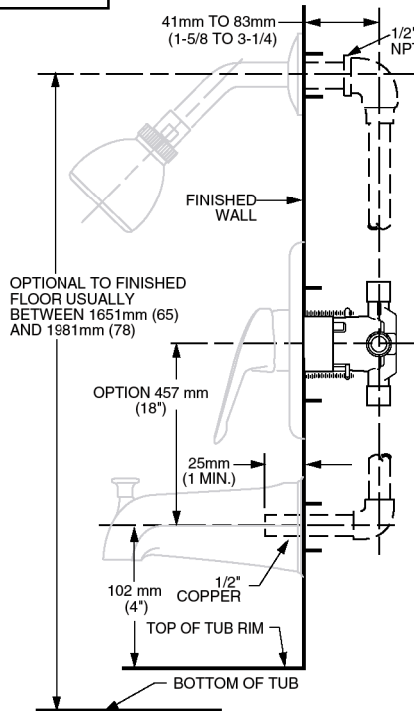

MODEL NUMBER:

- ☐ **R120 Pressure Balance Rough Valve Body only**
  Direct sweat inlets/outlets. LESS trim.
- ☐ **R120SS Pressure Balance Rough Valve Body only with Screwdriver stops**
  Direct sweat inlets/outlets. Screwdriver stops. LESS trim.
- ☐ **R125 Pressure Balance Rough Valve Body only**
  Female thread inlets/outlets. LESS trim.
- ☐ **R125SS Pressure Balance Rough Valve Body only with Screwdriver stops**
  Female thread inlets/outlets. Screwdriver stops. LESS trim.
- ☐ **R127 Pressure Balance Rough Valve Body only**
  PEX inlets/Direct sweat outlets. LESS trim.
- ☐ **R127SS Pressure Balance Rough Valve Body only with Screwdriver stops**
  PEX inlets/Direct sweat outlets. Screwdriver stops. LESS trim.

See reverse for available trim kits.