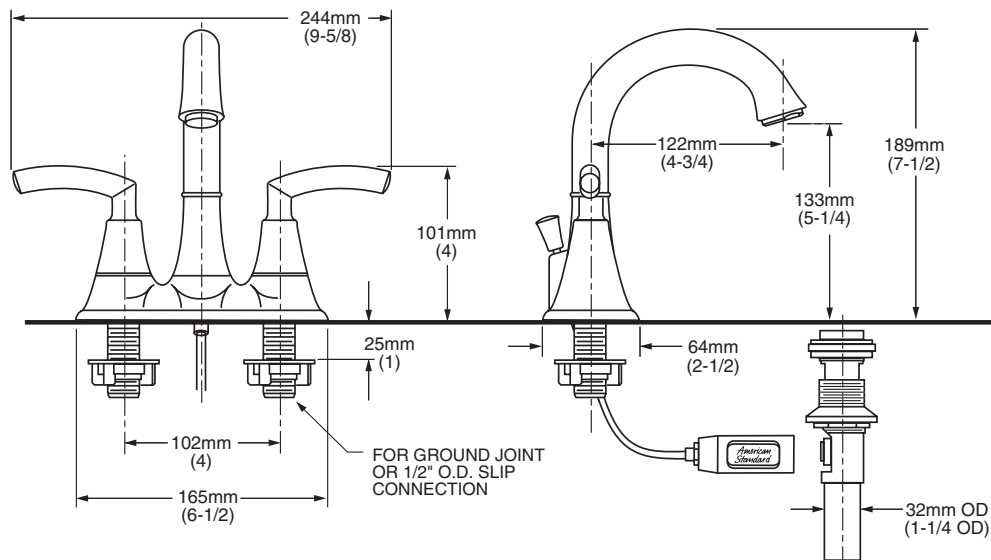

MODEL NUMBER:

- ☐ **7038.201 Centerset Lavatory**
Metal Speed Connect™ pop-up drain.
Metal Lever handles.

GENERAL DESCRIPTION:

Durable cast brass spout and metal lever handles. Cast brass waterway with one-half inch male inlet shanks and brass coupling nuts. 1/4 turn washerless ceramic disc valve cartridges. 20 inch (500mm) long flexible stainless steel drain cable is pre-assembled to faucet body. Metal Speed Connect™ drain body with 1-1/4" (32mm) tail piece. 2.2gpm / 8.3 L/min maximum flow rate.

PRODUCT FEATURES:

- Cast Brass Spout and Waterway:** Durable. Ideal for prolonged contact with water.
- Ceramic Disc Valve Cartridges:** Assure a lifetime of smooth handle operation and drip-free performance.
- Low Lead:** Meets NSF Standard 61/Section 9 & Prop 65 lead requirements.
- Exclusive Speed Connect Metal Drain:**
 - Fewer Parts - installs in less time.
 - No adjustments required - seals the first time, every time.
 - Flexible stainless steel cable - installs effortlessly in tight spaces.
- Choice of Finishes:** Available in Polished Chrome or Satin Nickel (PVD).

SUGGESTED SPECIFICATION:

4" centerset lavatory faucet shall feature a cast brass spout and waterway with 1/2" male inlet shanks. Shall feature 1/4 turn washerless ceramic disc valve cartridges. Shall also feature a metal drain body with stainless steel cable actuation. Fitting shall be American Standard Model # 7038.201.____.

CODES AND STANDARDS

These products meet or exceed the following codes and standards:

- ANSI A117.1**
- ASME A112.18.1**
- CSA B 125**
- NSF 61/Section 9**

Product Number	Description	Finish Options*	
		Polished Chrome	Satin Nickel (PVD)
		002	295
7028.201	Lavatory faucet with metal Speed Connect pop-up drain. Metal Lever handles.		