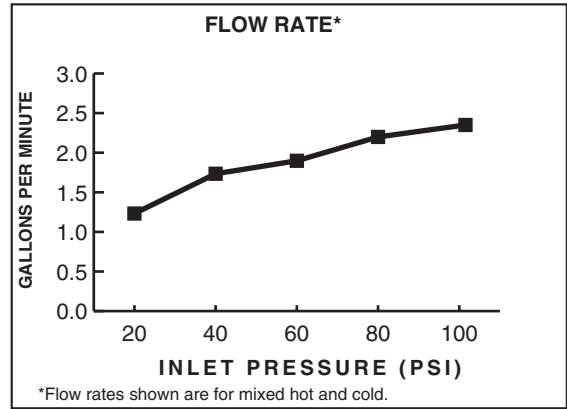

MODEL NUMBER:

- ☐ **7038.201 Centerset Lavatory**
Metal Speed Connect™ pop-up drain.
Metal Lever handles.

GENERAL DESCRIPTION:

Durable cast brass spout and metal lever handles. Cast brass waterway with one-half inch male inlet shanks and brass coupling nuts. 1/4 turn washerless ceramic disc valve cartridges. 20 inch (500mm) long flexible stainless steel drain cable is pre-assembled to faucet body. Metal Speed Connect™ drain body with 1-1/4" (32mm) tail piece. 2.2gpm / 8.3 L/min maximum flow rate.

PRODUCT FEATURES:

- Cast Brass Spout and Waterway:** Durable. Ideal for prolonged contact with water.
- Ceramic Disc Valve Cartridges:** Assure a lifetime of smooth handle operation and drip-free performance.
- Low Lead:** Meets NSF Standard 61/Section 9 & Prop 65 lead requirements.
- Exclusive Speed Connect Metal Drain:**
 - Fewer Parts - installs in less time.
 - No adjustments required - seals the first time, every time.
 - Flexible stainless steel cable - installs effortlessly in tight spaces.
- Choice of Finishes:** Available in Polished Chrome or Satin Nickel (PVD).

SUGGESTED SPECIFICATION:

4" centerset lavatory faucet shall feature a cast brass spout and waterway with 1/2" male inlet shanks. Shall feature 1/4 turn washerless ceramic disc valve cartridges. Shall also feature a metal drain body with stainless steel cable actuation. Fitting shall be American Standard Model # 7038.201.____.

CODES AND STANDARDS

These products meet or exceed the following codes and standards:

- ANSI A117.1**
- ASME A112.18.1**
- CSA B 125**
- NSF 61/Section 9**

Product Number	Description	Finish Options*	
		Polished Chrome	Satin Nickel (PVD)
		002	295
7028.201	Lavatory faucet with metal Speed Connect pop-up drain. Metal Lever handles.		