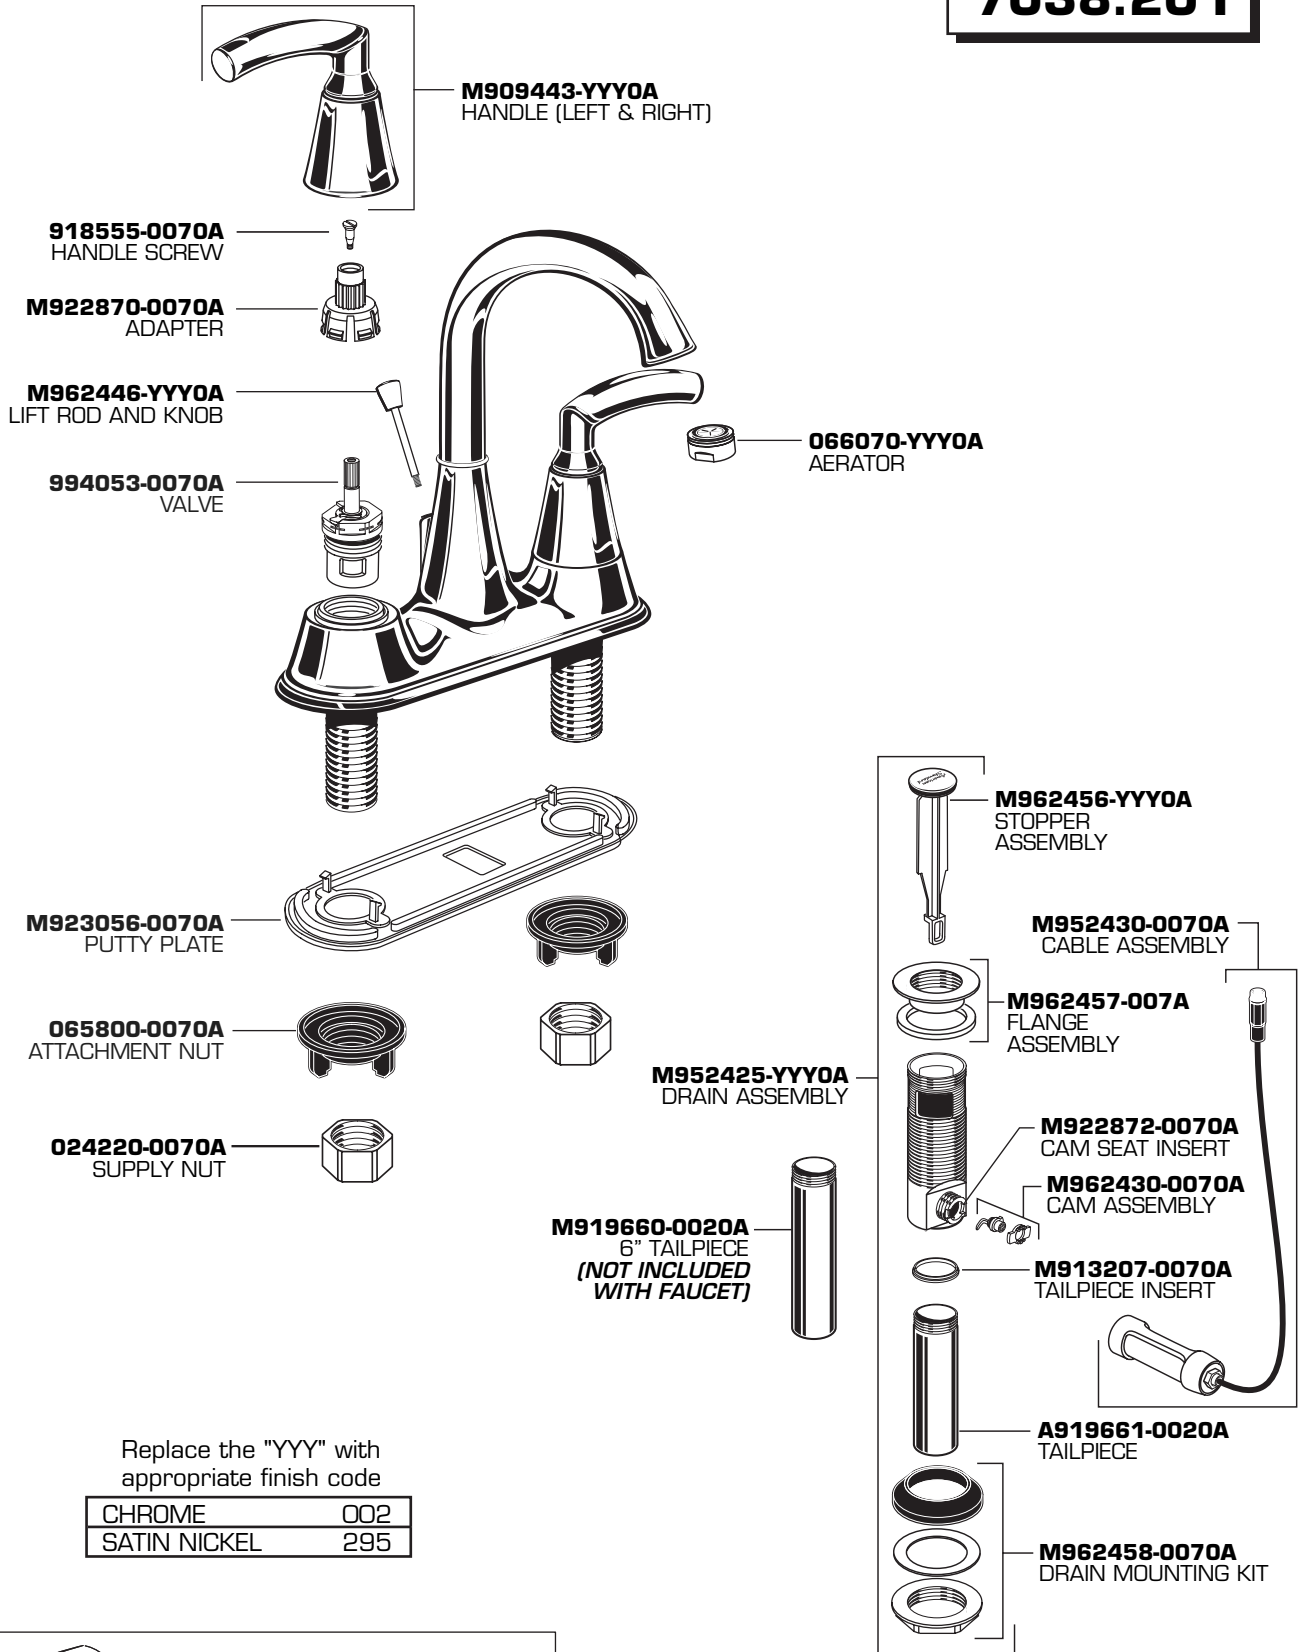

## TROPIC Center-Set Lavatory Faucet with Pop-up Drain

### 7038.201

Replace the "YYY" with  
appropriate finish code

CHROME	002
SATIN NICKEL	295

HOT LINE FOR HELP  
For toll-free information and answers to your questions, call:  
1 (800) 442-1902  
Weekdays 8:00 a.m. to 8:00 p.m. EST