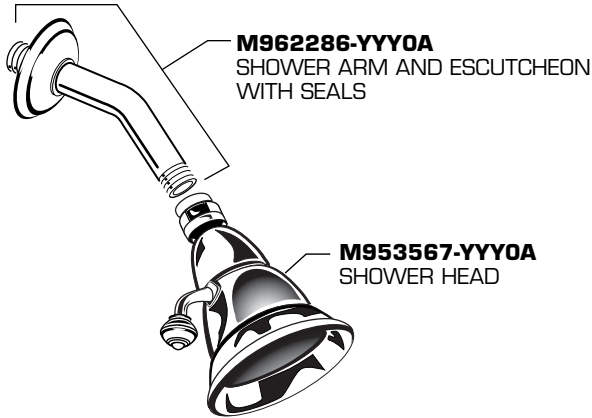

American Standard

ARIANA PRESSURE BALANCING BATH AND SHOWER SETS

MODEL NUMBER

6021
6022

Replace the "YYY" with
appropriate finish code

CHROME	002
BRUSHED BRASS	275
SATIN	295

HOT LINE FOR HELP
For toll-free information and answers to your questions, call:
1 (800) 442-1902
Weekdays 8:00 a.m. to 8:00 p.m. EST
IN CANADA 1-800-387-0369 (TORONTO 1-905-306-1093)
Weekdays 8:00 a.m. to 7:00 p.m. EST