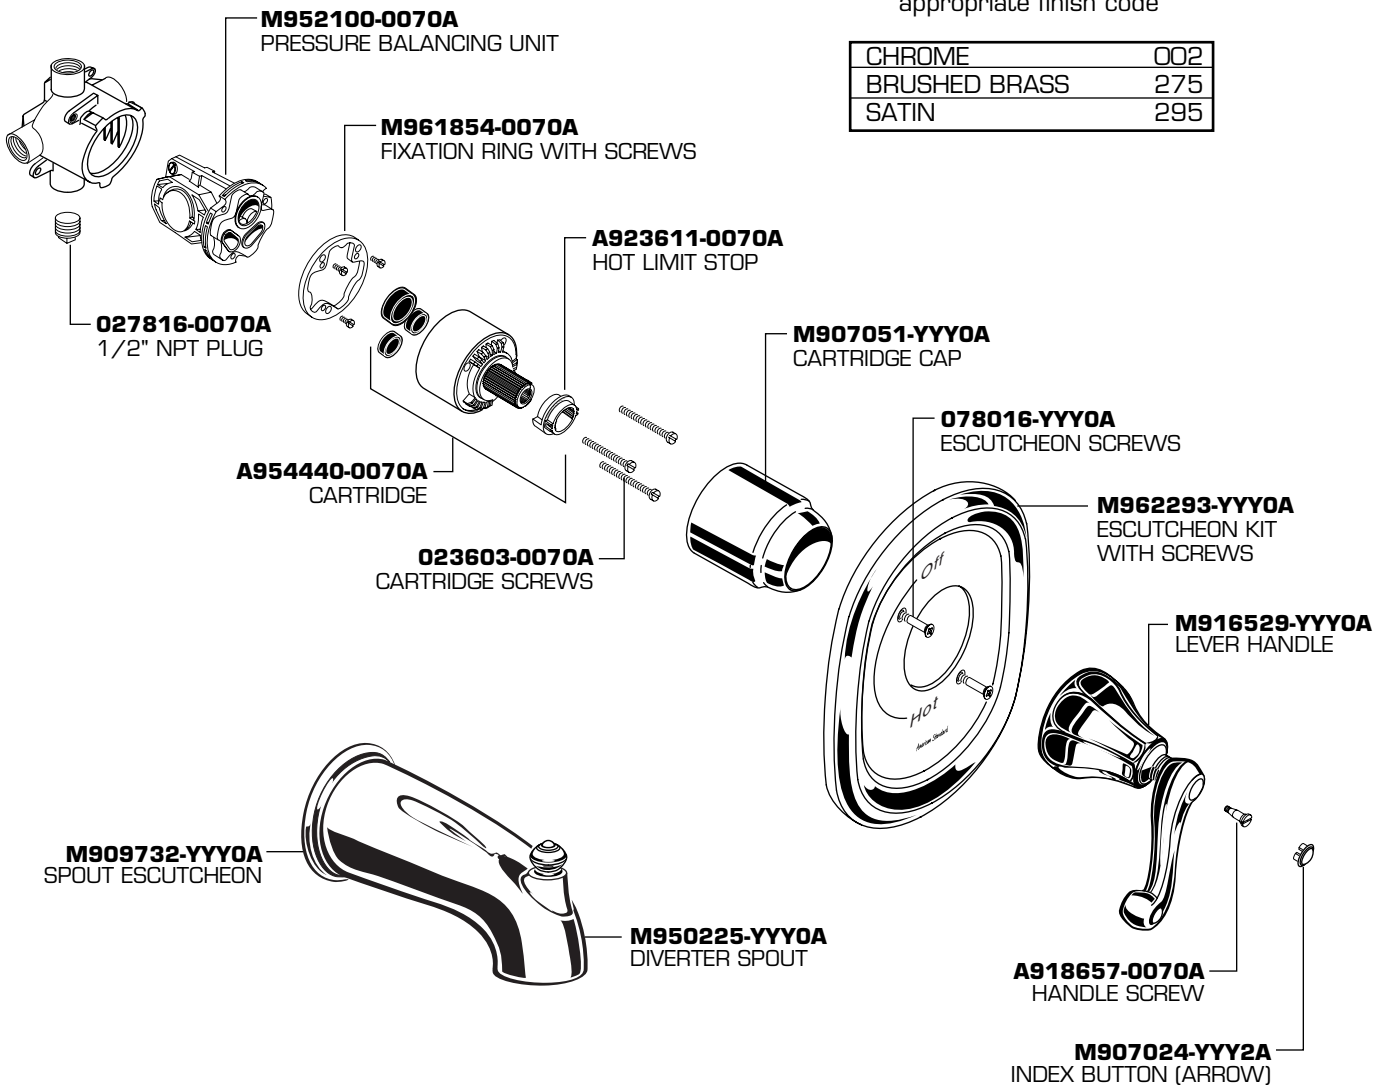

American Standard

ARIANA PRESSURE BALANCING BATH AND SHOWER SETS

MODEL NUMBER

6021
6022

Replace the "YYY" with
appropriate finish code

CHROME	002
BRUSHED BRASS	275
SATIN	295

HOT LINE FOR HELP
For toll-free information and answers to your questions, call:
1 (800) 442-1902
Weekdays 8:00 a.m. to 8:00 p.m. EST
IN CANADA 1-800-387-0369 (TORONTO 1-905-306-1093)
Weekdays 8:00 a.m. to 7:00 p.m. EST