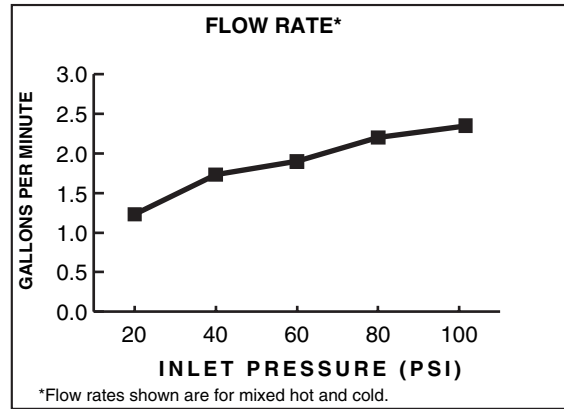

CODES AND STANDARDS

These products meet or exceed the following codes and standards:

- **ASME A112.18.1**
- **CSA B 125**
- **NSF 61/Section 9**

Product Number	Description
6024EZ	Lavatory faucet with Speed Connect™ pop-up drain. Metal Lever handles. Chrome finish.

Meets the American Disabilities Act Guidelines and **ANSI A117.1** Requirements for the physically challenged.

*EverClean™ Finish:

- Offered on Polished Chrome (002EZ) finish.
- One wipe effortlessly removes spots.
- Eliminates the need for cleaners and scrubbing.