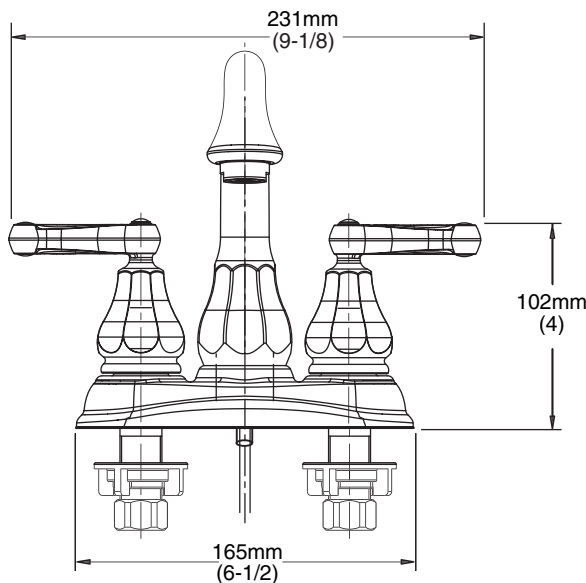

MODEL NUMBER:

- **6024EZ Centerset Lavatory**
Speed Connect™ drain. EverClean™ finish.
Metal lever handles.

GENERAL DESCRIPTION:

Durable cast brass spout and metal lever handles. Cast brass waterway with one-half inch male inlet shanks. 1/4 turn washerless ceramic disc valve cartridges. 20 inch (500 mm) long flexible stainless steel drain cable is pre-assembled to faucet body. Plastic Speed Connect™ drain body with 1-1/4" (32 mm) tail piece. 2.2 gpm / 8.3 L/min maximum flow rate.

PRODUCT FEATURES:

Exclusive Speed Connect™ Drain:

- 1/3 the parts, installs in 1/3 the time.
- No tools or plumbers putty required for installation.
- No adjustments required - seals the first time, every time.
- Flexible stainless steel cable - installs effortlessly in tight spaces.

SUGGESTED SPECIFICATION:

4" centerpiece lavatory faucet shall feature cast brass construction with 1/2" male inlet shanks. Shall also feature 1/4 turn washerless ceramic disc valve cartridges. Shall also feature the Speed Connect™ Drain with stainless steel cable actuation. Fitting shall be American Standard Model # 6024EZ.

CODES AND STANDARDS

These products meet or exceed the following codes and standards:

- ASME A112.18.1**
- CSA B 125**
- NSF 61/Section 9**

Product Number	Description
6024EZ	Lavatory faucet with Speed Connect™ pop-up drain. Metal Lever handles. Chrome finish.