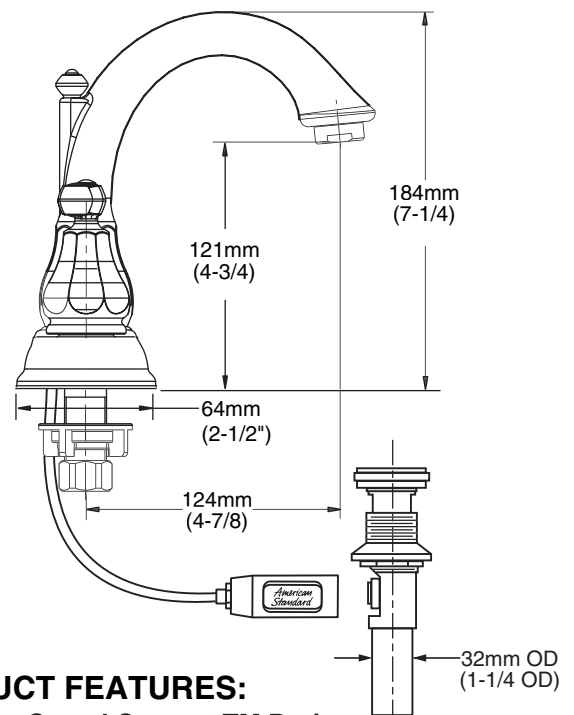

MODEL NUMBER:

- **6024EZ Centerset Lavatory**
Speed Connect™ drain. EverClean™ finish.
Metal lever handles.

GENERAL DESCRIPTION:

Durable cast brass spout and metal lever handles. Cast brass waterway with one-half inch male inlet shanks. 1/4 turn washerless ceramic disc valve cartridges. 20 inch (500 mm) long flexible stainless steel drain cable is pre-assembled to faucet body. Plastic Speed Connect™ drain body with 1-1/4" (32 mm) tail piece. 2.2 gpm / 8.3 L/min maximum flow rate.

PRODUCT FEATURES:

Exclusive Speed Connect™ Drain:

- 1/3 the parts, installs in 1/3 the time.
- No tools or plumbers putty required for installation.
- No adjustments required - seals the first time, every time.
- Flexible stainless steel cable - installs effortlessly in tight spaces.

SUGGESTED SPECIFICATION:

4" centerpiece lavatory faucet shall feature cast brass construction with 1/2" male inlet shanks. Shall also feature 1/4 turn washerless ceramic disc valve cartridges. Shall also feature the Speed Connect™ Drain with stainless steel cable actuation. Fitting shall be American Standard Model # 6024EZ.

CODES AND STANDARDS

These products meet or exceed the following codes and standards:

- ASME A112.18.1**
- CSA B 125**
- NSF 61/Section 9**

Product Number	Description
6024EZ	Lavatory faucet with Speed Connect™ pop-up drain. Metal Lever handles. Chrome finish.