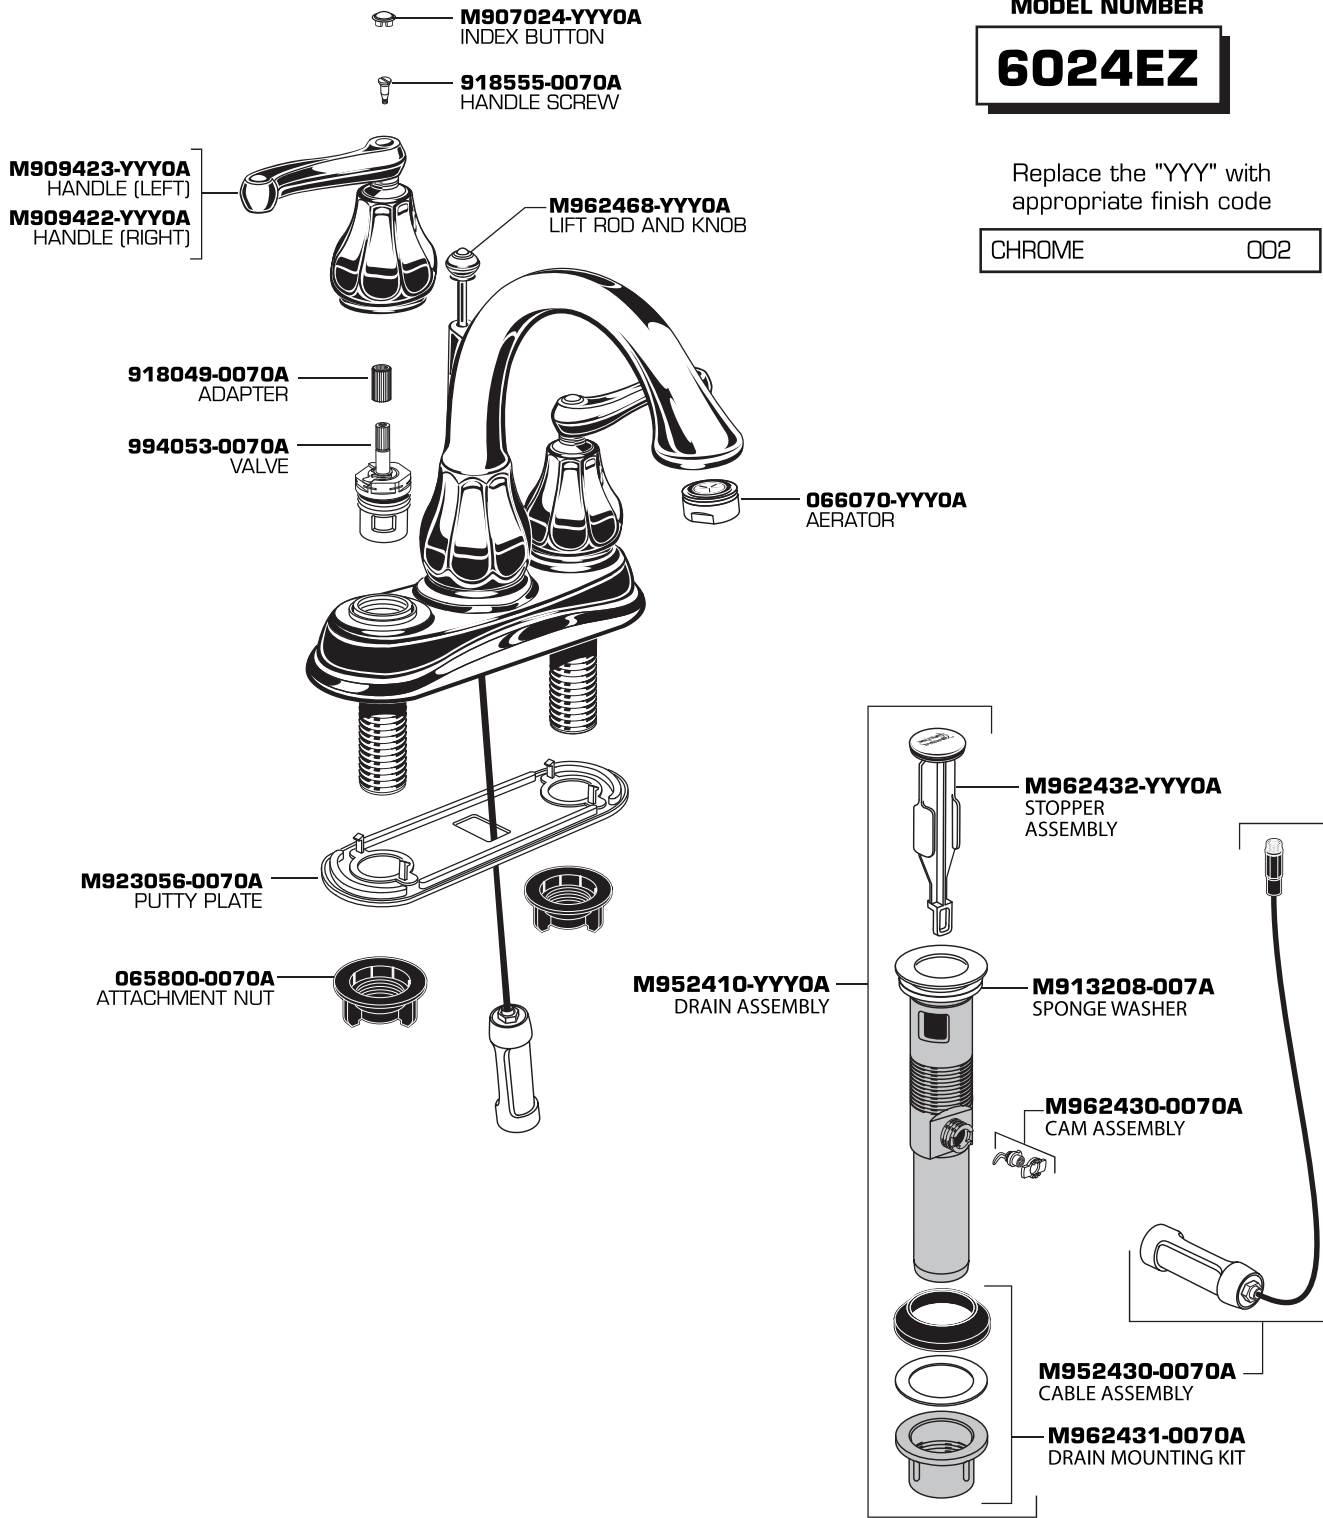

*American Standard*

**ARIANA**  
**Centerset Lavatory Faucet**  
**with EverClean Finish &**  
**Speed Connect Drain**

MODEL NUMBER

**6024EZ**

Replace the "YYY" with appropriate finish code

CHROME 002

**HOT LINE FOR HELP**  
 For toll-free information and answers to your questions, call:  
 1-800-442-1902  
 Weekdays 8:00 a.m. to 8:00 p.m. EST