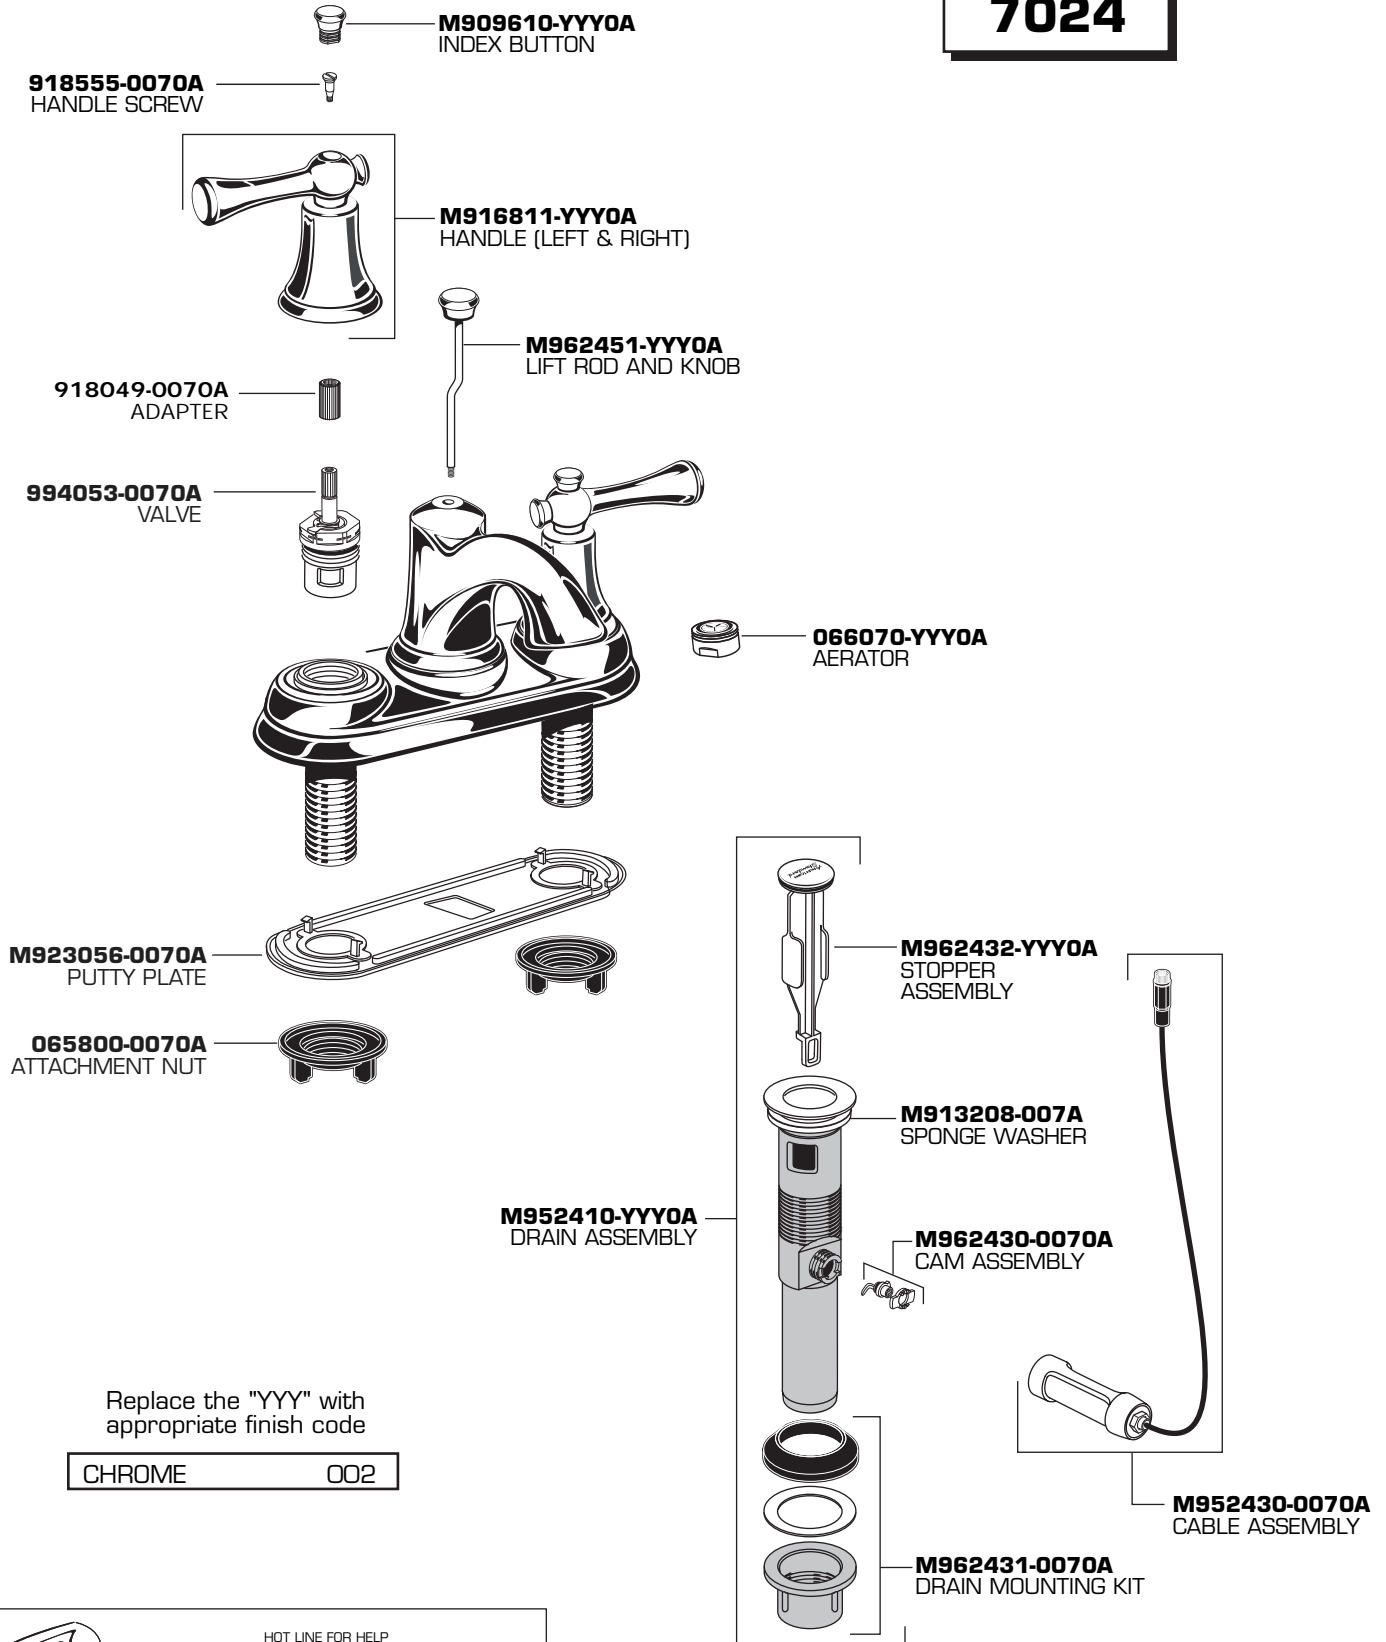

American Standard

HAMILTON Centerset Lavatory Faucet with EverClean™ Finish & Speed Connect™ Drain

MODEL NUMBER

7024

Replace the "YYY" with appropriate finish code

CHROME 002

HOT LINE FOR HELP
For toll-free information and answers to your questions, call:
1 (800) 442-1902

M968867 Rev. 1.1