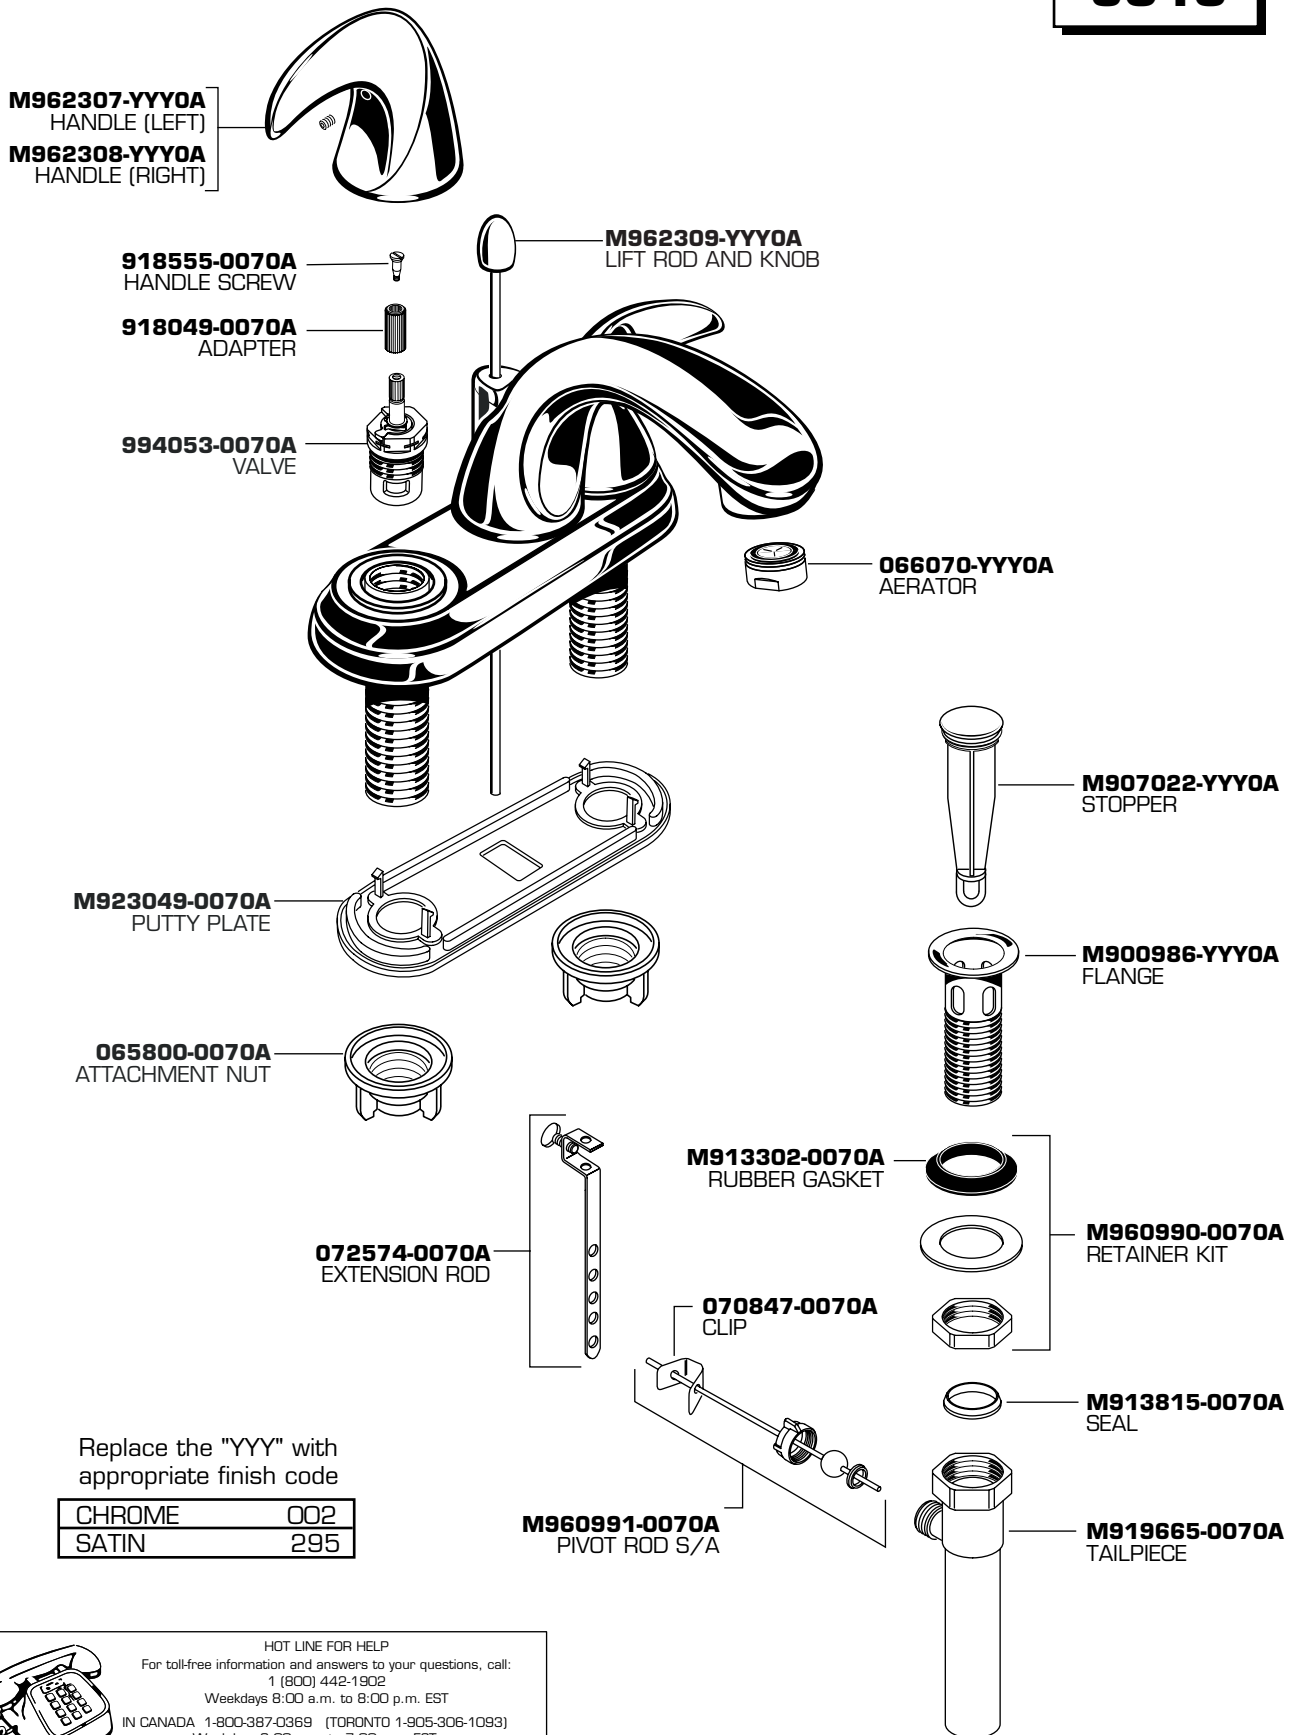

American Standard

SWAN Center Set Faucet

6013

Replace the "YYY" with appropriate finish code

CHROME	002
SATIN	295

HOT LINE FOR HELP
For toll-free information and answers to your questions, call:
1 (800) 442-1902
Weekdays 8:00 a.m. to 8:00 p.m. EST
IN CANADA 1-800-387-0369 (TORONTO 1-905-306-1093)
Weekdays 8:00 a.m. to 7:00 p.m. EST
IN MEXICO 01-800-839-1200

Product names listed herein are trademarks of American Standard Inc.
© American Standard Inc. 2004

M968468