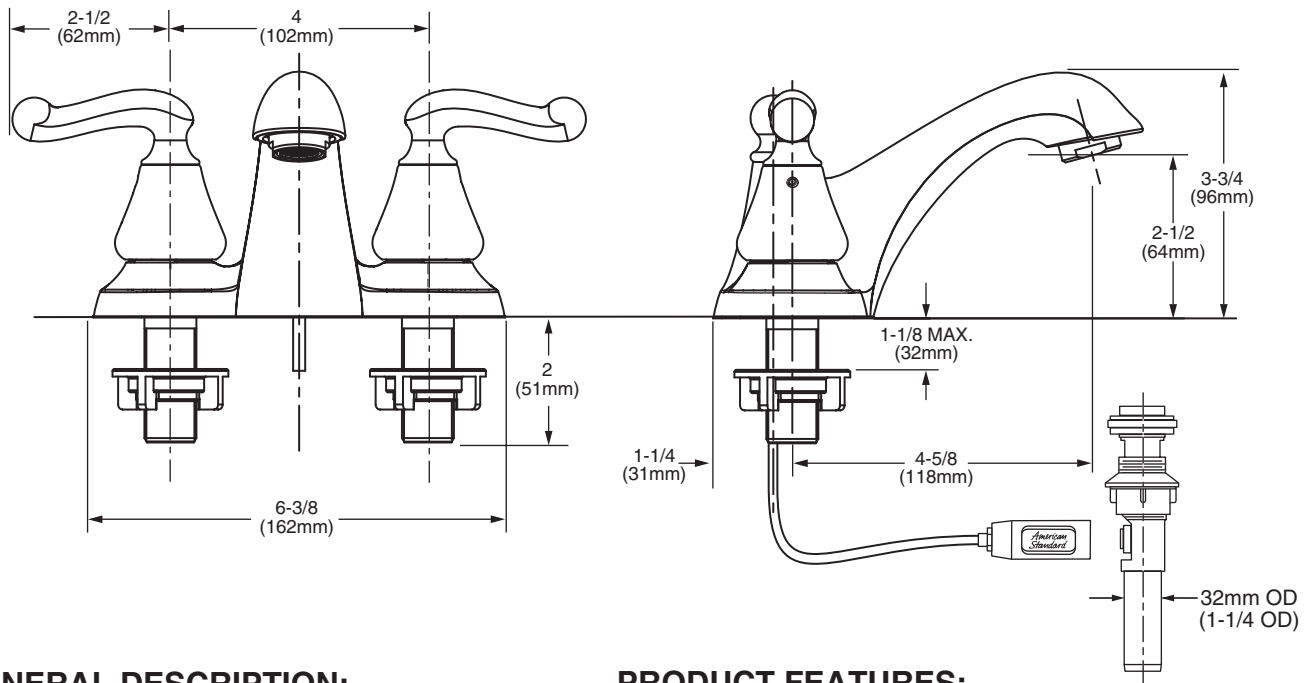

MODEL NUMBER:

- ❑ **4504 Centerset Lavatory Faucet**
Speed Connect™ Pop-up drain.
Metal lever handles. Chrome finish.
- ❑ **4504S Centerset Lavatory Faucet**
Speed Connect™ Pop-up drain.
Metal lever handles. Satin Nickel finish.

GENERAL DESCRIPTION:

Centerset lavatory faucet on 4" centers. 1/4 turn washerless ceramic disc valve cartridges - reversible for use on either "hot" or "cold" side. Durable cast brass waterways with one-half inch male inlet shanks. Metal body. Color matched underbody. 20" (500mm) long flexible stainless steel drain cable is pre-assembled to faucet body. Non-Metallic Speed Connect™ drain body with 1-1/4 inch (32mm) tail piece. 2.2 gpm/8.3L/min. maximum flow rate. Metal lever handles.

Low Lead: Meets NSF Standard 61/Section 9 & Prop 65 lead requirements.

Exclusive Speed Connect™ Drain

- 1/3 the parts, installs in 1/3 the time.
- No tools or plumbers putty required for installation.
- No adjustments required - seals the first time, every time.
- Flexible stainless steel cable - installs effortlessly in tight spaces.

CODES AND STANDARDS

These products meet or exceed the following codes and standards:

- ASME A112.18.1**
- CSA B125**
- NSF 61/Section 9**

Product Number	Description
4504	Centerset lavatory. Metal Lever Handles. Non-Metallic Speed Connect™ Pop-up drain. Chrome finish.
4504S	Centerset lavatory. Metal Lever Handles. Non-Metallic Speed Connect™ Pop-up drain. Satin Nickel finish.