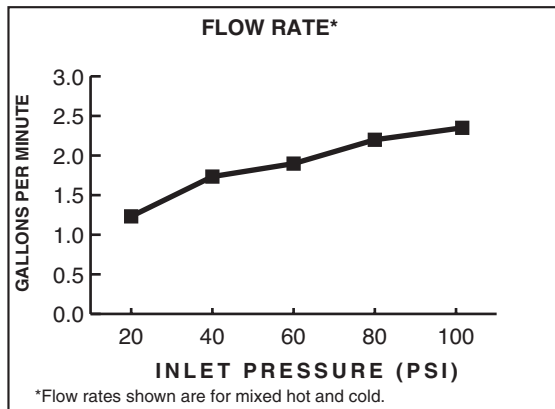

CODES AND STANDARDS

These products meet or exceed the following codes and standards:

- **ASME A112.18.1**
- **CSA B125**
- **NSF 61/Section 9**

Product Number	Description
4504	Centerset lavatory. Metal Lever Handles. Non-Metallic Speed Connect™ Pop-up drain. Chrome finish.
4504S	Centerset lavatory. Metal Lever Handles. Non-Metallic Speed Connect™ Pop-up drain. Satin Nickel finish.

Meets the American Disabilities Act Guidelines and **ANSI A117.1** Requirements for the physically challenged.