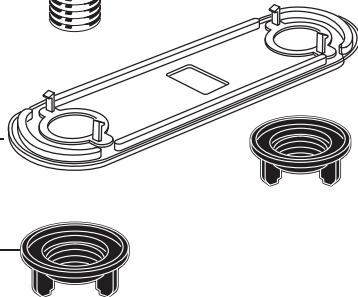

American Standard

TRIUMPH
Centerset Lavatory Faucet
with EverClean Finish &
Speed Connect Drain

7034

M909443-YYY0A
HANDLE (LEFT & RIGHT)

918555-0070A
HANDLE SCREW

M922870-0070A
ADAPTER

M962446-YYY0A
LIFT ROD AND KNOB

994053-0070A
VALVE

066070-YYY0A
AERATOR

M923056-0070A
PUTTY PLATE

065800-0070A
ATTACHMENT NUT

M952410-YYY0A
DRAIN ASSEMBLY

M962432-YYY0A
STOPPER ASSEMBLY

M913208-007A
SPONGE WASHER

M962430-0070A
CAM ASSEMBLY