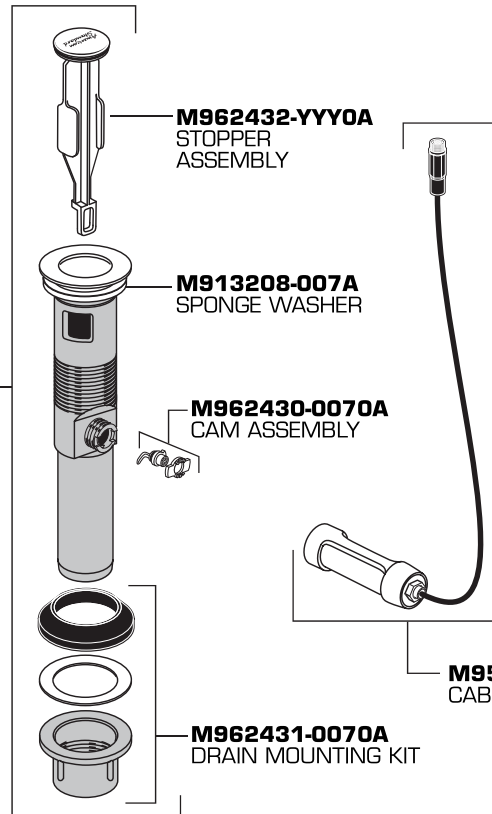

American Standard

TRIUMPH
Centerset Lavatory Faucet
with EverClean Finish &
Speed Connect Drain

7034

M909443-YYY0A
HANDLE (LEFT & RIGHT)

918555-0070A
HANDLE SCREW

M922870-0070A
ADAPTER

M962446-YYY0A
LIFT ROD AND KNOB

994053-0070A
VALVE

066070-YYY0A
AERATOR

M923056-0070A
PUTTY PLATE

065800-0070A
ATTACHMENT NUT

M952410-YYY0A
DRAIN ASSEMBLY

M962432-YYY0A
STOPPER ASSEMBLY

M913208-007A
SPONGE WASHER

M962430-0070A
CAM ASSEMBLY

M952430-0070A
CABLE ASSEMBLY

M962431-0070A
DRAIN MOUNTING KIT

Replace the "YYY" with appropriate finish code

CHROME 002

HOT LINE FOR HELP
For toll-free information and answers to your questions, call:
1 (800) 442-1902
Weekdays 8:00 a.m. to 8:00 p.m. EST
IN CANADA 1-800-387-0369 (TORONTO 1-905-306-1093)
Weekdays 8:00 a.m. to 7:00 p.m. EST