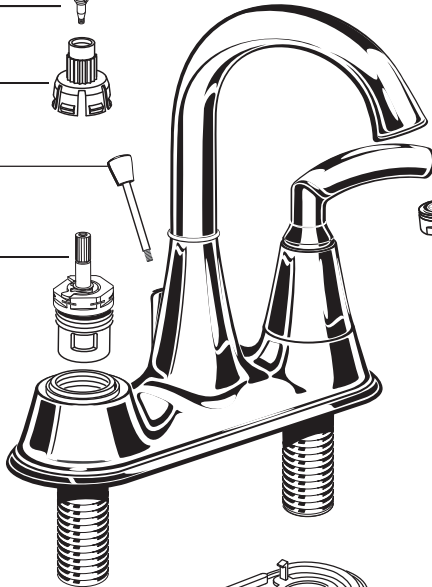

American Standard

TRIUMPH
Centerset Lavatory Faucet
with EverClean Finish &
Speed Connect Drain

7034

M909443-YYY0A
HANDLE (LEFT & RIGHT)

918555-0070A
HANDLE SCREW

M922870-0070A
ADAPTER

M962446-YYY0A
LIFT ROD AND KNOB

994053-0070A
VALVE

066070-YYY0A
AERATOR

M923056-0070A
PUTTY PLATE

065800-0070A
ATTACHMENT NUT

M952410-YYY0A
DRAIN ASSEMBLY

M962432-YYY0A
STOPPER ASSEMBLY

M913208-007A
SPONGE WASHER

M962430-0070A
CAM ASSEMBLY