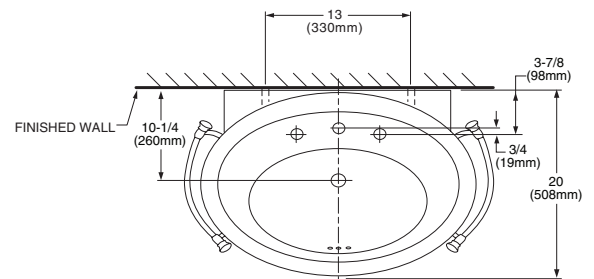

**Separate Components:**

- ❑ **0283.008** Console/Pedestal top 8" (203mm) centers
- ❑ **8710.000.002** Console table legs (Chrome)
- ❑ **8710.000.295** Console table legs (Satin)

**Nominal Dimensions:**

32" x 20" x 36"  
(813 x 508 x 914mm)

**Compliance Certifications -**

**Meets or Exceeds the Following Specifications:**

- ASME A112.19.9M for Non-Vitreous Ceramic Fixtures
- CAN/CSA B45 Series

**To Be Specified:**

- ❑ Color: White only
- ❑ Recommended Faucet: 8" spread No. 2881
- ❑ Faucet Finish: Chrome or Satin
- ❑ Supplies:
- ❑ 1-1/4" Trap:

**NOTES:**  
\* DIMENSIONS SHOWN FOR LOCATION OF SUPPLIES AND "P" TRAP ARE SUGGESTED.  
- FITTINGS NOT INCLUDED AND MUST BE ORDERED SEPARATELY. PROVIDE SUITABLE REINFORCEMENT FOR ALL WALL SUPPORTS.

**IMPORTANT:** Dimensions of fixtures are nominal and may vary within the range of tolerances established by ANSI Standard A112.19.2. These measurements are subject to change or cancellation. No responsibility is assumed for use of superseded or voided pages.