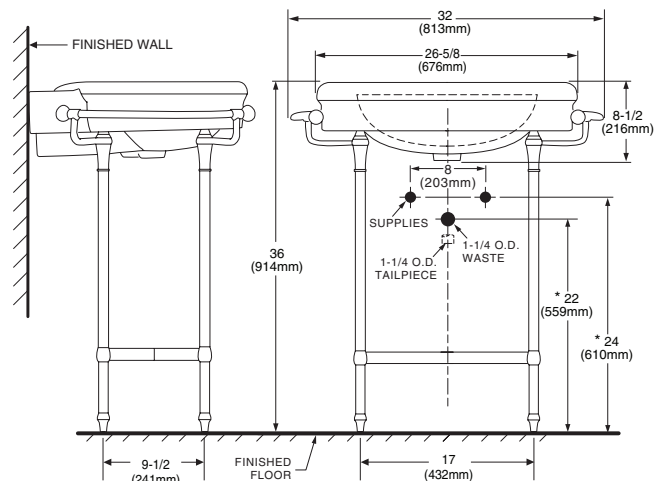

**Separate Components:**

- ❑ **0283.008** Console/Pedestal top 8" (203mm) centers
- ❑ **8710.000.002** Console table legs (Chrome)
- ❑ **8710.000.295** Console table legs (Satin)

**Nominal Dimensions:**

32" x 20" x 36"  
(813 x 508 x 914mm)

**Compliance Certifications -**

**Meets or Exceeds the Following Specifications:**

- ASME A112.19.9M for Non-Vitreous Ceramic Fixtures
- CAN/CSA B45 Series

**To Be Specified:**

- ❑ Color: White only
- ❑ Recommended Faucet: 8" spread No. 2881
- ❑ Faucet Finish: Chrome or Satin
- ❑ Supplies:
- ❑ 1-1/4" Trap:

**NOTES:**  
\* DIMENSIONS SHOWN FOR LOCATION OF SUPPLIES AND "P" TRAP ARE SUGGESTED.  
- FITTINGS NOT INCLUDED AND MUST BE ORDERED SEPARATELY. PROVIDE SUITABLE REINFORCEMENT FOR ALL WALL SUPPORTS.

**IMPORTANT:** Dimensions of fixtures are nominal and may vary within the range of tolerances established by ANSI Standard A112.19.2. These measurements are subject to change or cancellation. No responsibility is assumed for use of superseded or voided pages.