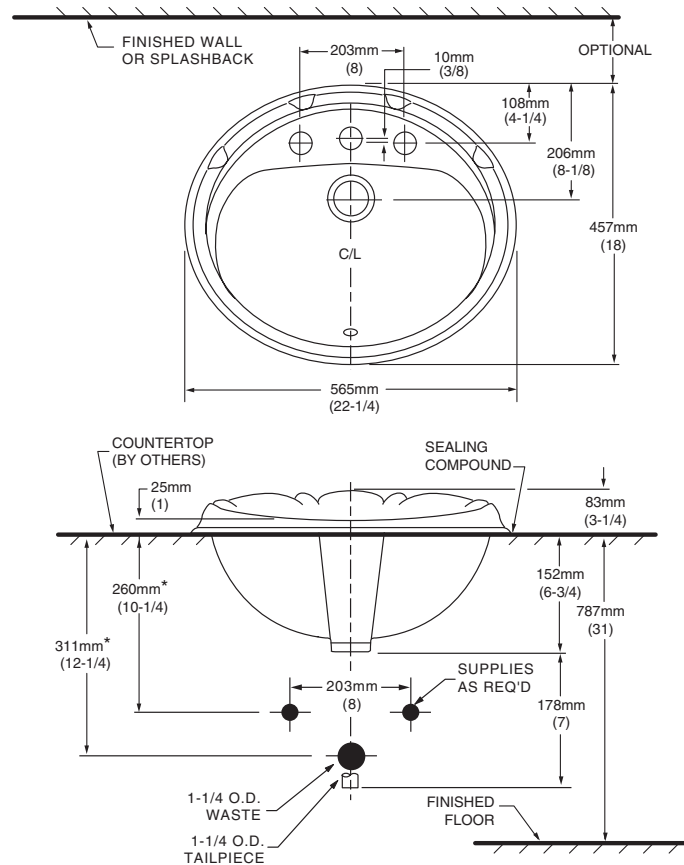

- 0511.800** Faucet holes on 8" (203mm) centers (illustrated)
- 0511.400** Faucet holes on 4" (102mm) centers
- 0511.100** Center hole only

Nominal Dimensions:

565 x 457mm
(22-1/4" x 18")

Bowl sizes:

419mm (16-1/2") wide
254mm (10") front to back
152mm (6") deep

Compliance Certifications -

Meets or Exceeds the Following Specifications:

- ASME A112.19.2M for Vitreous China Fixtures

To Be Specified:

- Color:
- Faucet*:
- Faucet Finish:
- Supplies:
- 1-1/4" Trap:

* See faucet section for additional models available

NOTES:

* DIMENSIONS SHOWN FOR LOCATION OF SUPPLIES AND "P" TRAP ARE SUGGESTED. FITTINGS NOT INCLUDED WITH FIXTURE AND MUST BE ORDERED SEPARATELY. FOR COUNTERTOP CUTOUT AND INSTALLATION INSTRUCTIONS USE TEMPLATE SUPPLIED WITH SINK. SEALING COMPOUND SUPPLIED BY OTHERS.

IMPORTANT: Dimensions of fixtures are nominal and may vary within the range of tolerances established by ANSI Standard A112.19.2. These measurements are subject to change or cancellation. No responsibility is assumed for use of superseded or voided pages.