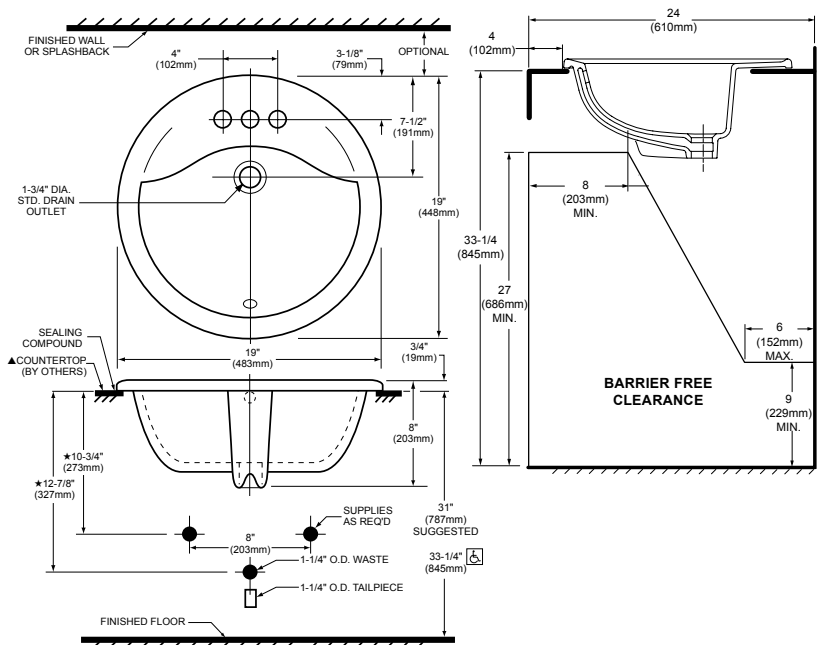

- 0427.444sg** Faucet holes on 4" (102mm) centers (illustrated)

**Nominal Dimensions:**  
19" dia. (483mm)

**Bowl sizes:**  
15-1/4" (387mm) wide,  
12-1/4" (311mm) front to back,  
6" (152mm) deep

**Compliance Certifications - Meets or Exceeds the Following Specifications:**

- ASME A112.19.2M for Vitreous China Fixtures
- CAN/CSA B45 series

**To Be Specified**

- Color:
- Faucet\*:
- Faucet Finish
- Supplies:
- 1-1/4" Trap:

\* See faucet section for additional models available

**NOTES:**

- \* DIMENSIONS SHOWN FOR LOCATION OF SUPPLIES AND "P" TRAP ARE SUGGESTED.
- ▲ FOR COUNTERTOP CUTOUT USE TEMPLATE SUPPLIED WITH SINK. FITTINGS NOT INCLUDED AND MUST BE ORDERED SEPARATELY.
- IMPORTANT:** Dimensions of fixtures are nominal and may vary within the range of tolerances established by ANSI Standard A112.19.2. These measurements are subject to change or cancellation. No responsibility is assumed for use of superseded or voided pages.

 **MEETS THE AMERICAN DISABILITIES ACT GUIDELINES AND ANSI A117.1 ACCESSIBLE AND USEABLE BUILDINGS AND FACILITIES - CHECK LOCAL CODES.**  
Install lavatory 864mm (34") from finished floor.  
Lavatory installed 51mm (2") minimum from front edge of countertop provides 686mm (27") knee clearance area.