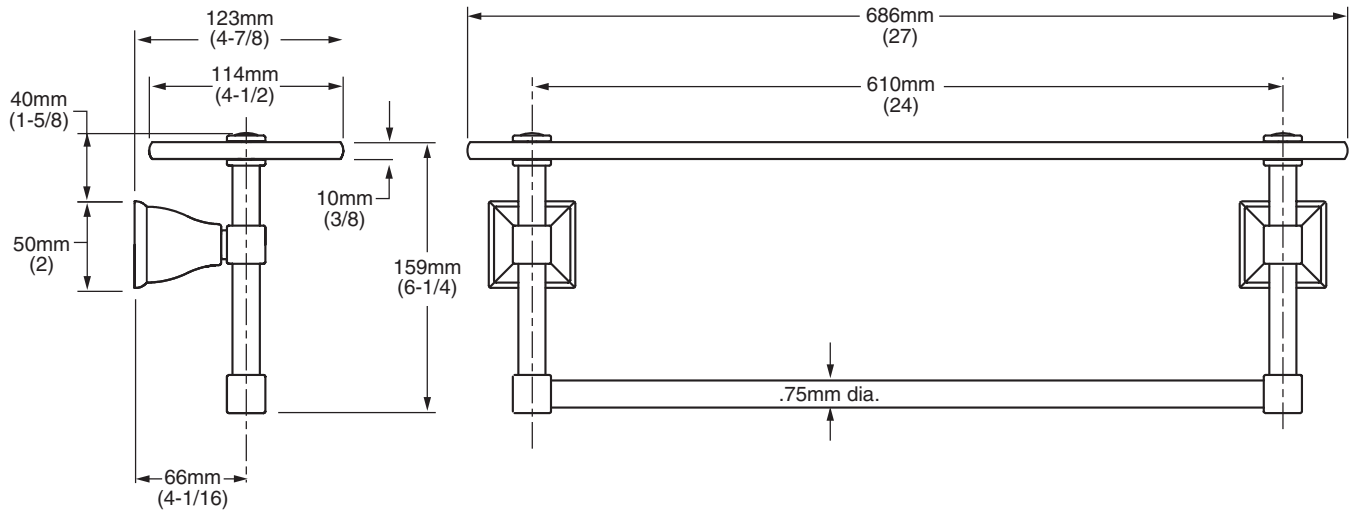

MODEL NUMBER:

■ 2555.034 24" Towel Bar with Glass Shelf

Available Finishes

.002	Polished Chrome
.099	PVD Polished Brass
.295	PVD Satin Nickel

PRODUCT FEATURES:

Materials of Construction: Solid brass construction for durability & long life. Glass shelf - tempered glass.

24" Towel Bar shall feature solid brass construction with tarnish - free PVD finish on all Polished Brass and Satin Nickel components. Shall feature concealed mounting. 24" Towel Bar tube shall be thick brass tube. Glass Shelf shall be tempered glass. Towel Bar shall be American Standard Model # 2555.034.____.