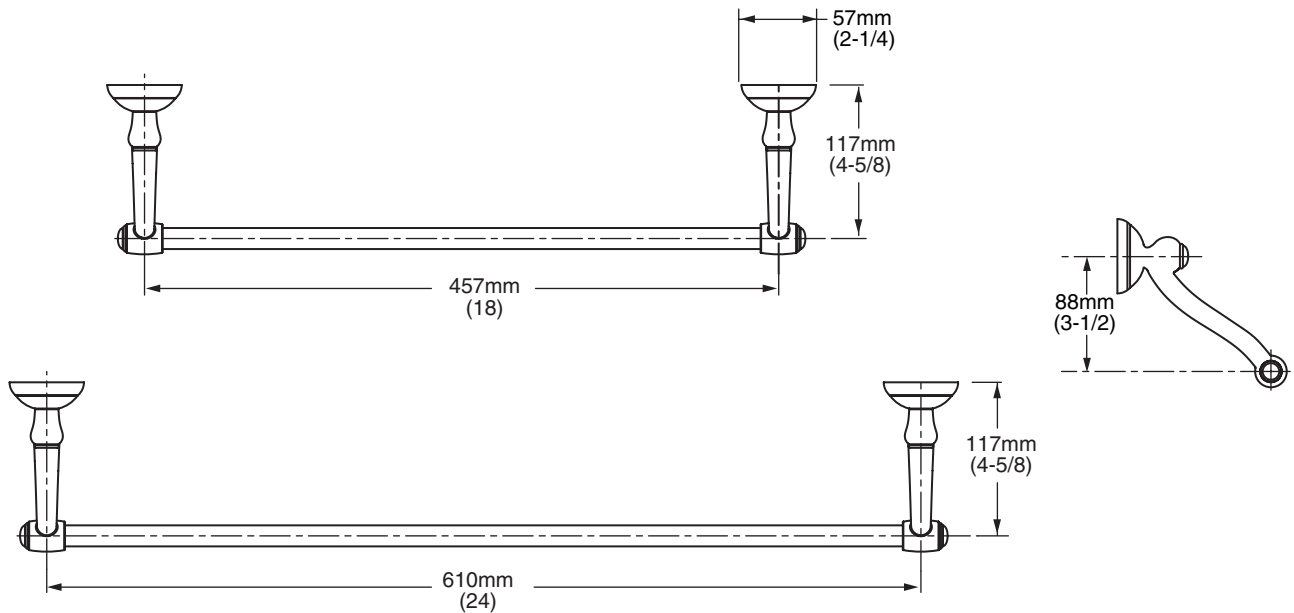

**MODEL NUMBER:**

- 6718 18" Towel Bar
- 6724 24" Towel Bar

**Available Finishes**

	Polished Chrome (no finish suffix needed)
S	Satin Nickel

**PRODUCT FEATURES:**

**Heavy duty construction:** Highest quality materials for durability & long life.

**Concealed Mounting:** No exposed set screws.

**Materials of Construction:** Towel bar - thick brass tube. Body - zinc. Escutcheon - brass. Index button - porcelain.

**Easy to Install**

**Choice of Finishes:** Chrome and Satin Nickel.

**SUGGESTED SPECIFICATION:**

18" and 24" Towel Bar shall feature heavy - duty construction. Shall feature concealed mounting with no exposed set screws. 18" and 24" Towel Bar tube shall be thick brass tube. Towel Bar shall be American Standard Model # 67\_\_\_\_.