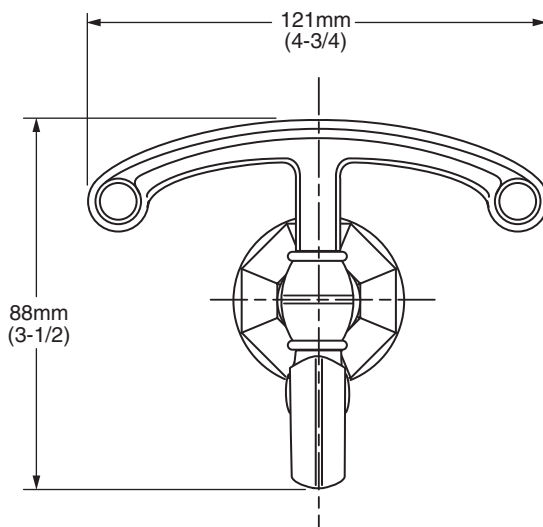

**MODEL NUMBER:**

□ 6028.210 Robe Hook

**Available Finishes**

.002	Polished Chrome
.295	Satin Nickel

**PRODUCT FEATURES:**

**Heavy Duty Construction:** Highest quality materials for durability & long life.

**Pivoting Design:** Can hang 2 or more items with ease.

**Concealed Mounting:** No exposed set screws.

**Materials of Construction:** Body and escutcheon - zinc.

**Easy to Install.**

**Choice of Finishes:** Polished Chrome and Satin Nickel.

**SUGGESTED SPECIFICATION:**

Robe hook shall feature heavy - duty construction. Shall feature concealed mounting with no exposed set screws. Bottom Hook shall pivot 180°. Shall be American Standard Model # 6028.210.\_\_\_\_.