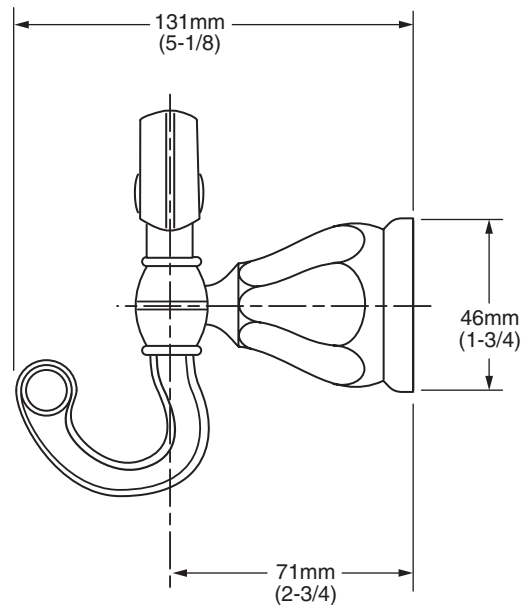

**MODEL NUMBER:**

□ 6028.210 Robe Hook

**Available Finishes**

.002	Polished Chrome
.295	Satin Nickel

**PRODUCT FEATURES:**

**Heavy Duty Construction:** Highest quality materials for durability & long life.

**Pivoting Design:** Can hang 2 or more items with ease.

**Concealed Mounting:** No exposed set screws.

**Materials of Construction:** Body and escutcheon - zinc.

**Easy to Install.**

**Choice of Finishes:** Polished Chrome and Satin Nickel.

**SUGGESTED SPECIFICATION:**

Robe hook shall feature heavy - duty construction. Shall feature concealed mounting with no exposed set screws. Bottom Hook shall pivot 180°. Shall be American Standard Model # 6028.210.\_\_\_\_.