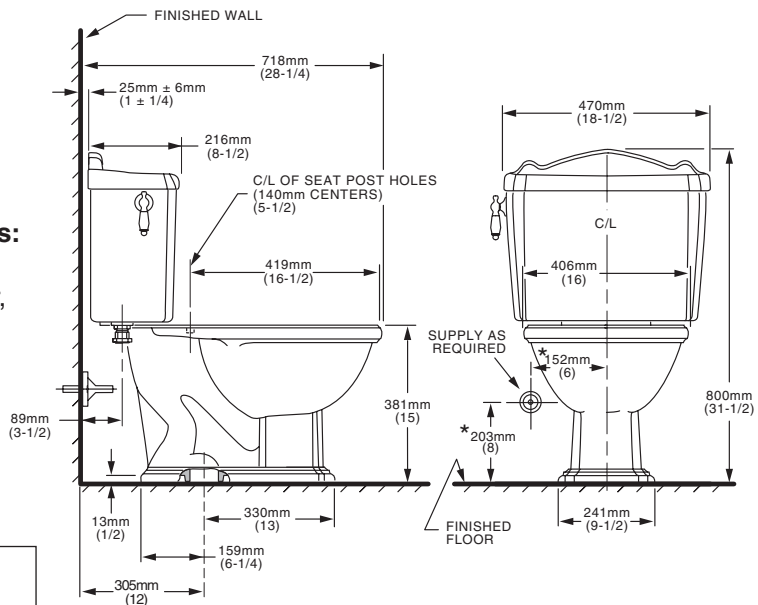

REPertoire™ ROUND FRONT TOILET

2266.015

- Vitreous china
- Low-consumption (6.0 Lpf/1.6 gpf)
- Round front siphon action bowl
- Close-coupled tank
- Design-matched to Repertoire Pedestal Lavatory
- Side-mounted antique chrome trip lever with ceramic handle insert
- 2 bolt caps
- Internal trapway area fully glazed
- 100% factory flush tested

3093.013 Bowl

4095.015 Tank

Nominal Dimensions:

718 x 470 x 800mm
(28-1/4" x 18-1/2" x 31-1/2")

Fixture only, seat and supply by others

Compliance Certifications -

Meets or Exceeds the Following Specifications:

- ASME A112.19.2M for Vitreous China Fixtures - includes Flush Performance, Ball Pass Diameter, Trap Seal Depth and all Dimensions

To Be Specified:

- Color:
 - White Bone Silver Shell Linen Black
- Seat: American Standard #5322.011 "Rise and Shine" solid plastic closed front seat with cover.
- Alternate Seat: American Standard #5308.014 "Laurel" molded closed front seat with cover.
- Supply with stop:

NOTES:

THIS COMBINATION IS DESIGNED TO ROUGH-IN AT A MINIMUM DIMENSION OF 305MM (12") FROM FINISHED WALL TO C/L OF OUTLET.

* DIMENSIONS SHOWN FOR LOCATION OF SUPPLY ARE SUGGESTED. SUPPLY NOT INCLUDED WITH FIXTURE AND MUST BE ORDERED SEPARATELY.