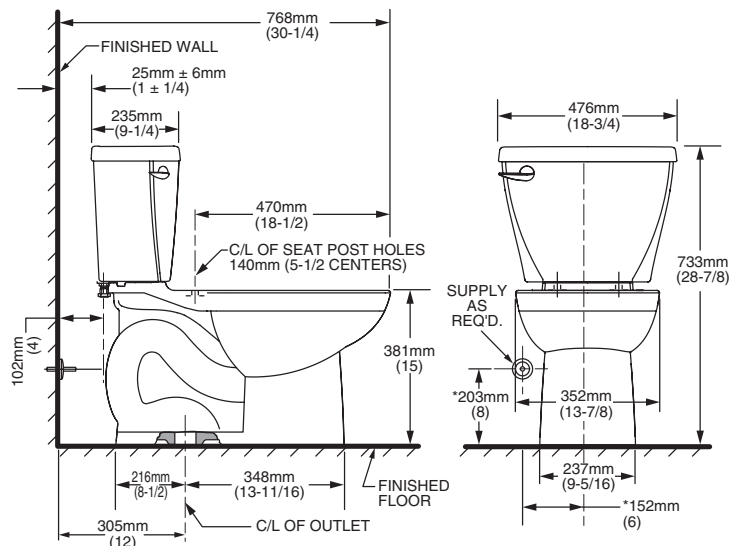

**3014.016 Elongated Bowl**

**4007.016 Tank**

**Nominal Dimensions:**

768 x 476 x 733mm (30-1/4" x 18-3/4" x 28-7/8")

Fixture only, seat and supply by others

**Alternate Tank Configurations Available:**

**4007.516 Tank complete with Aquaguard Liner**

**Compliance Certifications -**

**Meets or Exceeds the Following Specifications:**

- ASME A112.19.2M for Vitreous China Fixtures - includes Flush Performance, Ball Pass Diameter, Trap Seal Depth and all Dimensions
- Los Angeles Department of Water and Power Supplementary Purchase Specification for Non-Adjustability

**NOTES:**

THIS TOILET IS DESIGNED TO ROUGH-IN AT A MINIMUM DIMENSION OF 305MM (12") FROM FINISHED WALL TO C/L OF OUTLET.

SUPPLY NOT INCLUDED WITH FIXTURE AND MUST BE ORDERED SEPARATELY.

\* DIMENSION SHOWN FOR LOCATION OF SUPPLY IS SUGGESTED.

**IMPORTANT:** Dimensions of fixtures are nominal and may vary within the range of tolerances established by ANSI Standard A112.19.2. These measurements are subject to change or cancellation. No responsibility is assumed for use of superseded or voided pages.