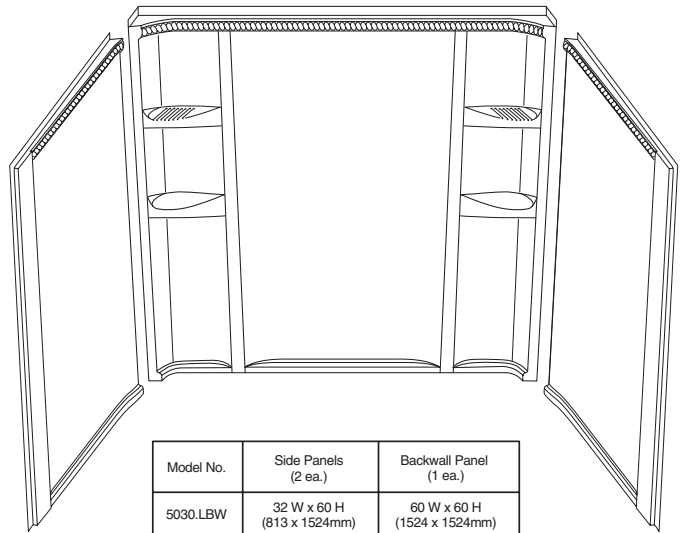

**ROPE TWIST™ BATH WALLS
FOR BATH TUB INSTALLATION**

Product Features:

- Stylish rope-twist design feature
- High gloss surface finish
- Concealed corner and wall seams
- Premium wall height
- Direct-to-stud, tongue-and-groove panels
- Integrated, extra-deep shelving
- Limited Lifetime warranty

5030.LBW

For use with 2722 Series Bathing Products

To Be Specified :

- Color: (White Only)

NOTES:

REFER TO INSTALLATION INSTRUCTIONS SUPPLIED WITH SHOWER WALLS FOR ADDITIONAL INFORMATION.

IMPORTANT: Dimensions of fixtures are nominal and may vary within the range of tolerances established by ANSI Standard Z124.3. These measurements are subject to change or cancellation. No responsibility is assumed for use of superseded or voided leaflet.