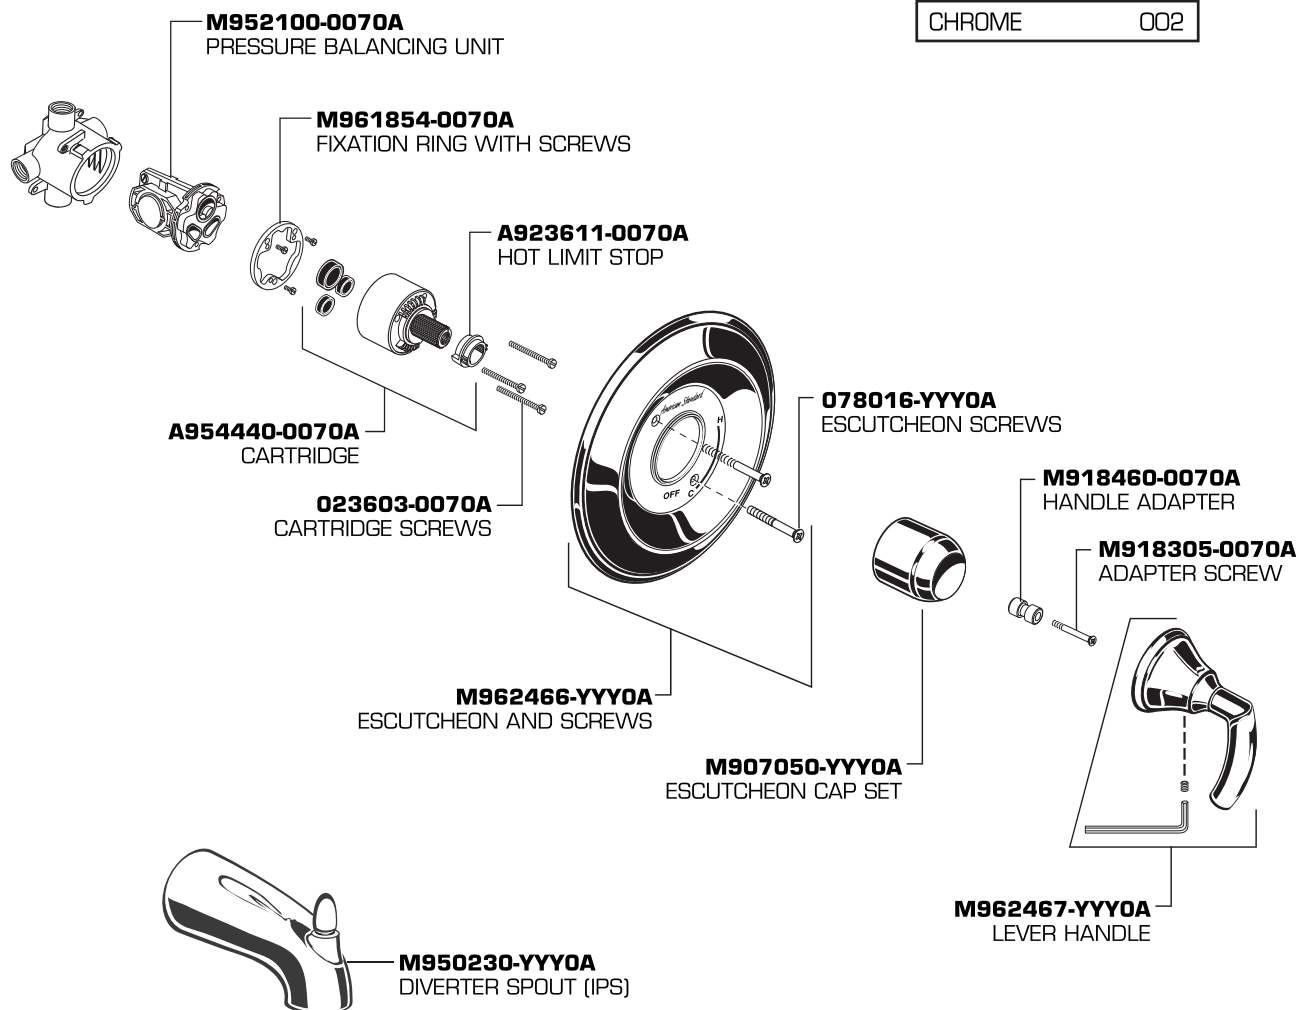

American Standard

TRIUMPH ANTI-SCALD IN-WALL PRESSURE BALANCING TUB AND SHOWER with EverClean™ Finish

MODEL NUMBER

7031

Replace the "YYY" with appropriate finish code

CHROME	002
--------	-----

HOT LINE FOR HELP
For toll-free information and answers to your questions, call:
1 (800) 442-1902
Weekdays 8:00 a.m. to 8:00 p.m. EST
IN MEXICO 01-800-839-1200
IN CANADA 1-800-387-0369 (TORONTO 1-905-306-1093)
Weekdays 8:00 a.m. to 7:00 p.m. EST