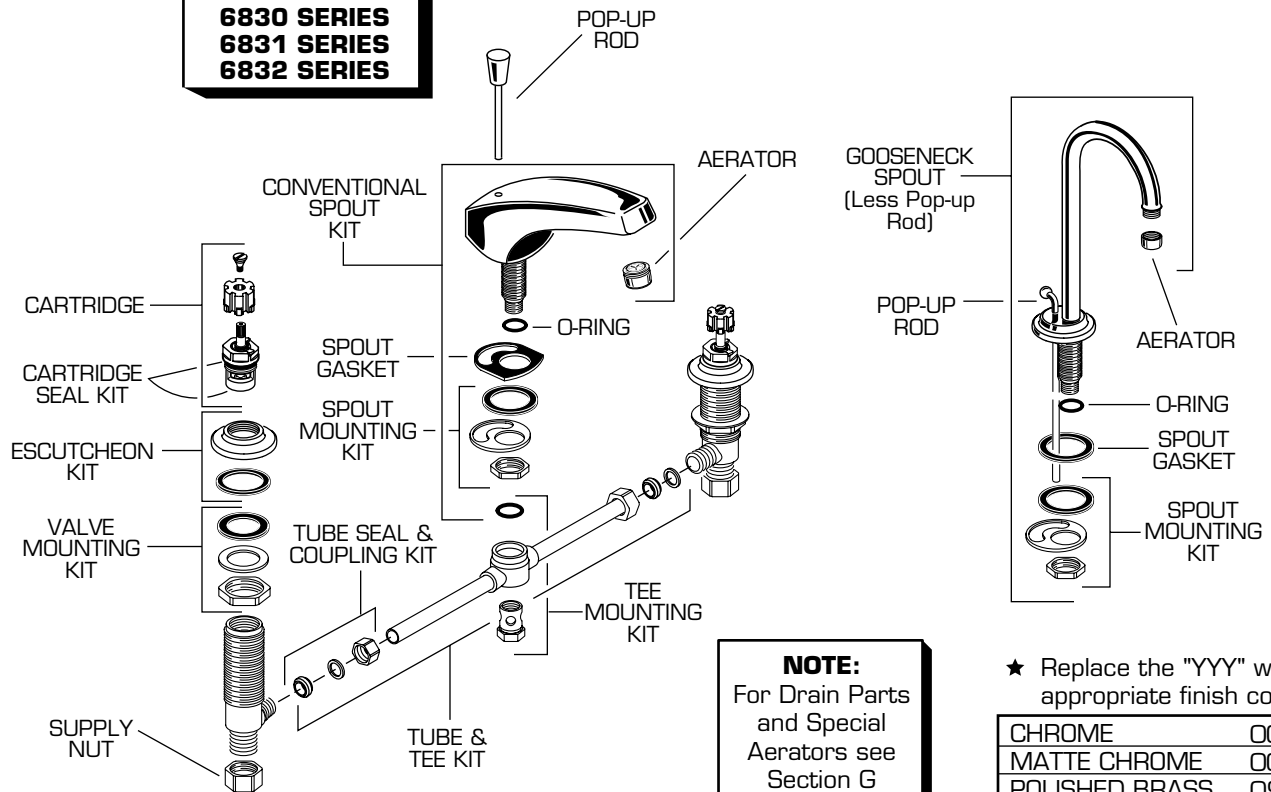

**WIDE-SPREAD LAVATORY FAUCET
WITH RIGID CONNECTIONS
MODEL NUMBERS**

**6801 SERIES
6802 SERIES
6830 SERIES
6831 SERIES
6832 SERIES**

NOTE:
For Drain Parts
and Special
Aerators see
Section G

★ Replace the "YYY" with
appropriate finish code

CHROME	002
MATTE CHROME	003
POLISHED BRASS	099

REPAIR PARTS	DESCRIPTION	PART NUMBER ★	PKG QTY
Handles	See Heritage-Amarilis Handles in Section E		
Spouts	Conventional Spout (less Drain)	012684-YYYOA	1
	Conventional Spout (with Drain)	012683-YYYOA	1
	Gooseneck Spout (less Drain)	012124-YYYOA	1
	Gooseneck Spout (with Drain)	012128-002OA	1
Faucet Parts	Cartridge	028610-007OA	1
	Cartridge Seal Kit	030741-007OA	1
	Valve Mounting Kit	030258-007OA	1
	Valve Escutcheon Kit	030257-YYYOA	1
	Tee Mounting Kit	033757-007OA	1
	Tube & Tee Kit (8" Centers)	012111-007OA	1
	Tube & Tee Kit (12" Centers)	066064-007OA	1
	Tube Seal & Coupling Kit	012112-007OA	1
	Supply Nut (Brass)	024220-007OA	2
	*O-Ring	912711-007OA	1
	Spout Mounting Kit	030256-007OA	1
	Aerator (Conventional Spout)	066070-YYYOA	1
	Aerator (Gooseneck Spout)	066108-YYYOA	1
	Spout Gasket (Conventional Spout)	028757-007OA	1
	Spout Gasket (Gooseneck Spout)	012669-007OA	1
	Pop-up Rod (Conventional Spout)	028617-YYYOA	1
	Pop-up Rod (Gooseneck Spout)	012086-YYYOA	1

*O-RING ALSO INCLUDED IN THE TEE MOUNTING
AND TUBE SEAL COUPLING KITS.