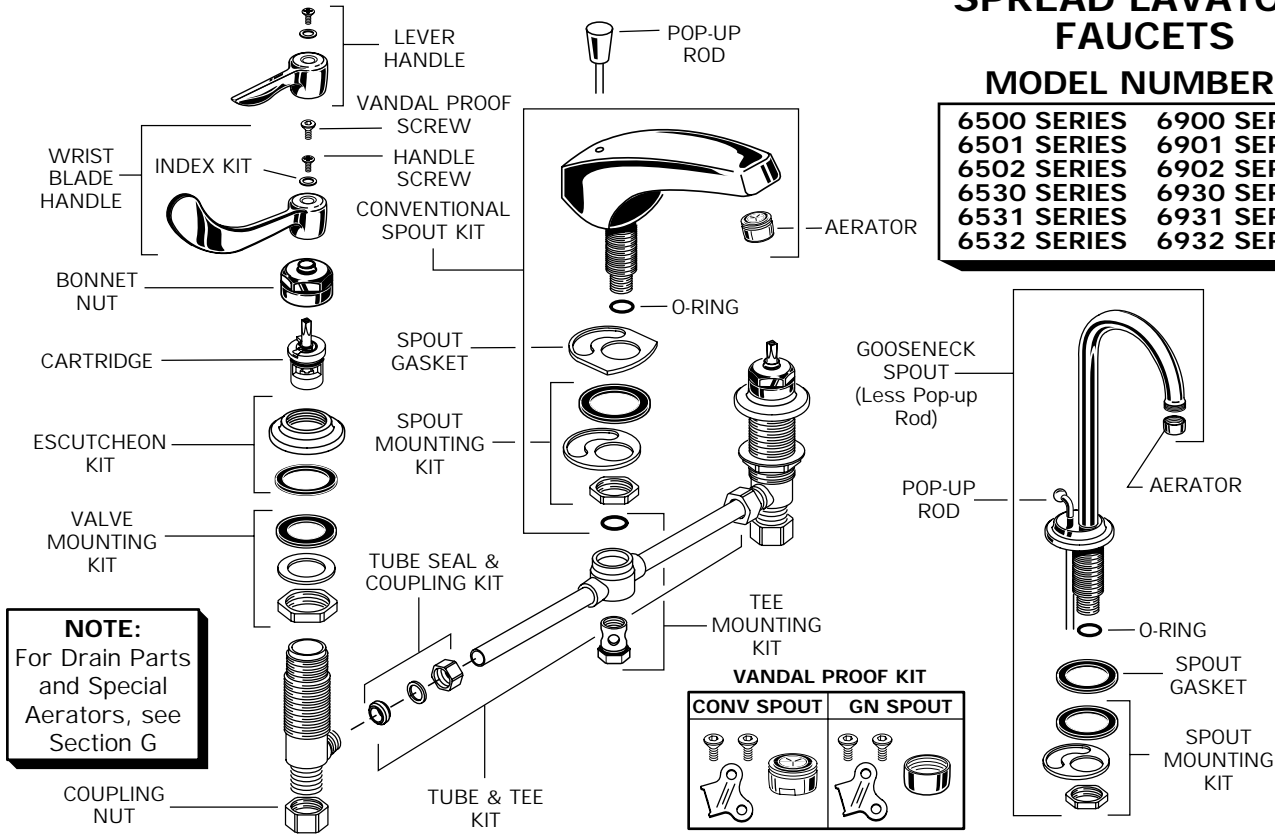

SPREAD LAVATORY FAUCETS

MODEL NUMBERS

6500 SERIES	6900 SERIES
6501 SERIES	6901 SERIES
6502 SERIES	6902 SERIES
6530 SERIES	6930 SERIES
6531 SERIES	6931 SERIES
6532 SERIES	6932 SERIES

NOTE:
For Drain Parts and Special Aerators, see Section G

REPAIR PARTS	DESCRIPTION	PART NUMBER ★	PKG QTY	BULK QTY
Handle Parts	Lever Handle	051210-0020A	1	-
	Wrist Blade Handle	051217-0020A	1	-
	Index Kit	051211-0070A	1 Pair	-
	Handle Screw	000690-0020A	1	-
	Vandal Proof Screw	051322-0020A	2	-
Spouts	Conventional Spout (less Drain)	012684-0020A	1	-
	Conventional Spout (with Drain)	012683-0020A	1	-
	Gooseneck Spout (less Drain)	012124-0020A	1	-
Faucet Parts	Gooseneck Spout (with Drain)	012128-0020A	1	-
	Cartridge	951764-0070A	1	-
	Bonnet Nut	904939-0020A	1	-
	Valve Mounting Kit	051213-0070A	1	-
	Escutcheon Kit	051212-0020A	1	-
	Tee Mounting Kit	033757-0070A	1	-
	Tube & Tee Kit (8" Centers)	012111-0070A	1	-
	Tube & Tee Kit (12" Centers)	066064-0070A	1	-
	Tube seal & Coupling Kit	012112-0070A	1	-
	Supply Nut (Brass)	024220-0070A	2	-
	*O-Ring	912711-0070A	1	-
	Spout Mounting kit	030256-0070A	1	-
	Aerator (Conventional Spout)	066070-0020A	1	-
	Aerator (Gooseneck Spout)	066108-0020A	1	-
	Spout Gasket (Conventional Spout)	028757-0070A	1	-
	Spout Gasket (Gooseneck Spout)	012669-0070A	1	-
	Pop-up Rod (Conventional Spout)	028617-0020A	1	-
	Pop-up Rod (Gooseneck Spout)	012086-0020A	1	-
	Vandle Proof Kit (Conv Spout)	051345-0020A	1	-
	Vandle Proof Kit (GN Spout)	051336-0020A	1	-

*O-RING ALSO INCLUDED IN THE TEE MOUNTING AND TUBE SEAL COUPLING KITS.

★ For bulk packaging, replace the "A" with a "B" if available.