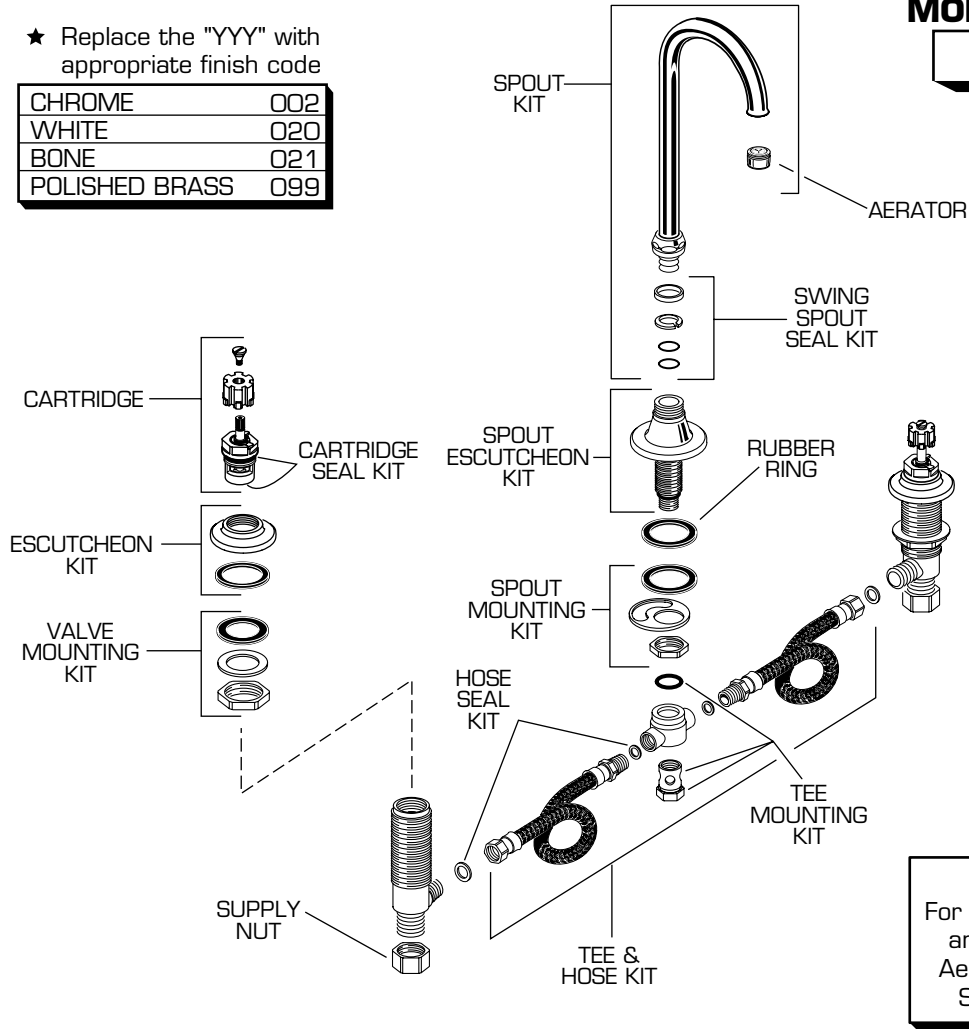

WIDE-SPREAD BAR SINK FAUCET WITH SWING SPOUT MODEL NUMBERS

7890 SERIES

★ Replace the "YYY" with appropriate finish code

CHROME	002
WHITE	020
BONE	021
POLISHED BRASS	099

NOTE:
For Drain Parts
and Special
Aerators see
Section G

REPAIR PARTS	DESCRIPTION	PART NUMBER ★	PKG QTY
Handles	See Heritage-Amarilis Handles in Section E		
Spouts	Swing Spout Kit	012088-YYY0A	1
Faucet Parts	Cartridge	028610-0070A	1
	Cartridge Seal Kit	030741-0070A	1
	Hose Seal Kit (4 Pieces)	033759-0070A	1 Set
	Valve Mounting Kit	030258-0070A	1
	Escutcheon Kit	030257-YYY0A	1
	Tee Mounting Kit	033757-0070A	1
	Tee & Hose Kit	012110-0070A	1 Set
	Supply Nut (Brass)	024220-0070A	2
	Spout Mounting Kit	030256-0070A	1
	Swing Spout Seal Kit	012087-0070A	1 Set
	Spout Escutcheon Kit	012123-YYY0A	1
	Aerator, Female	066108-YYY0A	1
	Rubber Ring	012669-0070A	1