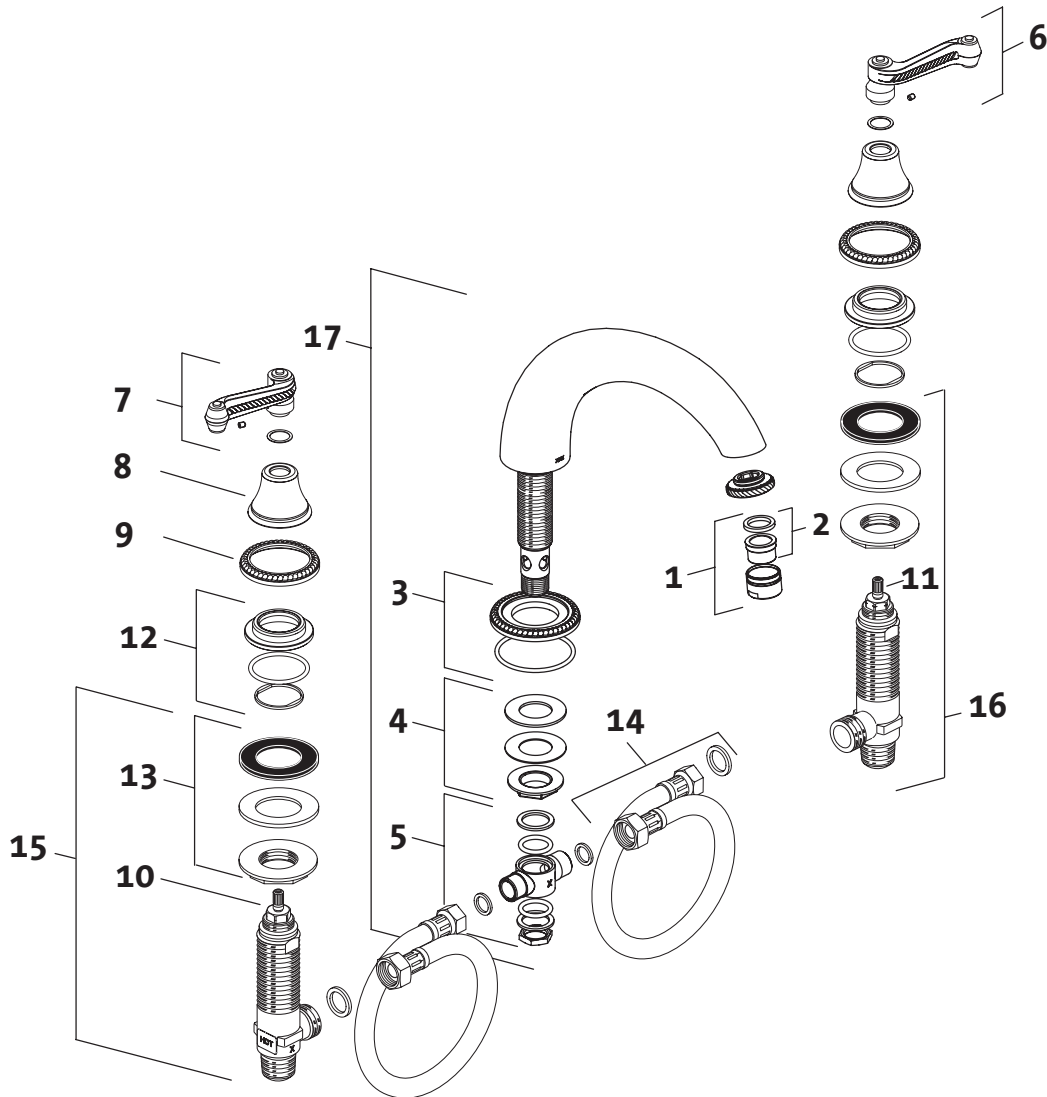

Wynd 816

Roman Tub Set

816/313/...

JADO

Replace "XXX" with the appropriate finish code:

Old Bronze = 105, Ultra Brass = 113, Brushed Nickel = 144
Platinum Nickel = 150, Diamond Finish = 167

Example Repair Part order:

H960316.105 in Old Bronze
H960316.113 in Ultra Brass

Pos.	Description	Repair Part Number	Delivery quantity	Pos.	Description	Repair Part Number	Delivery quantity
1	Aerator Assembly	H960316.XXX	1 Set	11	3/4" Cartridge (Clockwise on)	H960170.191	1 Piece
2	Aerator	H960890.191	1 Piece	12	Mounting Kit	H961626.191	1 Set
3	Rosette	H960901.XXX	1 Piece	13	Mounting kit	H960294.191	1 Set
4	Mounting Kit	H960353.191	1 Set	14	Flex Hose	H960194.191	1 Piece
5	Spout Tee	H960128.191	1 Piece	15	3/4" Side Valve Rough (Counterclockwise on)	H960743.191	1 Piece
6	Curved Lever Right	H960363.XXX	1 Piece				
7	Curved Lever Left	H960364.XXX	1 Piece	16	3/4" Side Valve Rough (Clockwise on) - Levers	H960893.191	1 Piece
8	Rosette	H960460.XXX	1 Piece	17	Spout Assembly	816017.XXX	1 Piece
9	Rosette	H960461.XXX	1 Piece				
10	3/4" Cartridge (Counterclockwise on)	H960001.191	1 Piece				