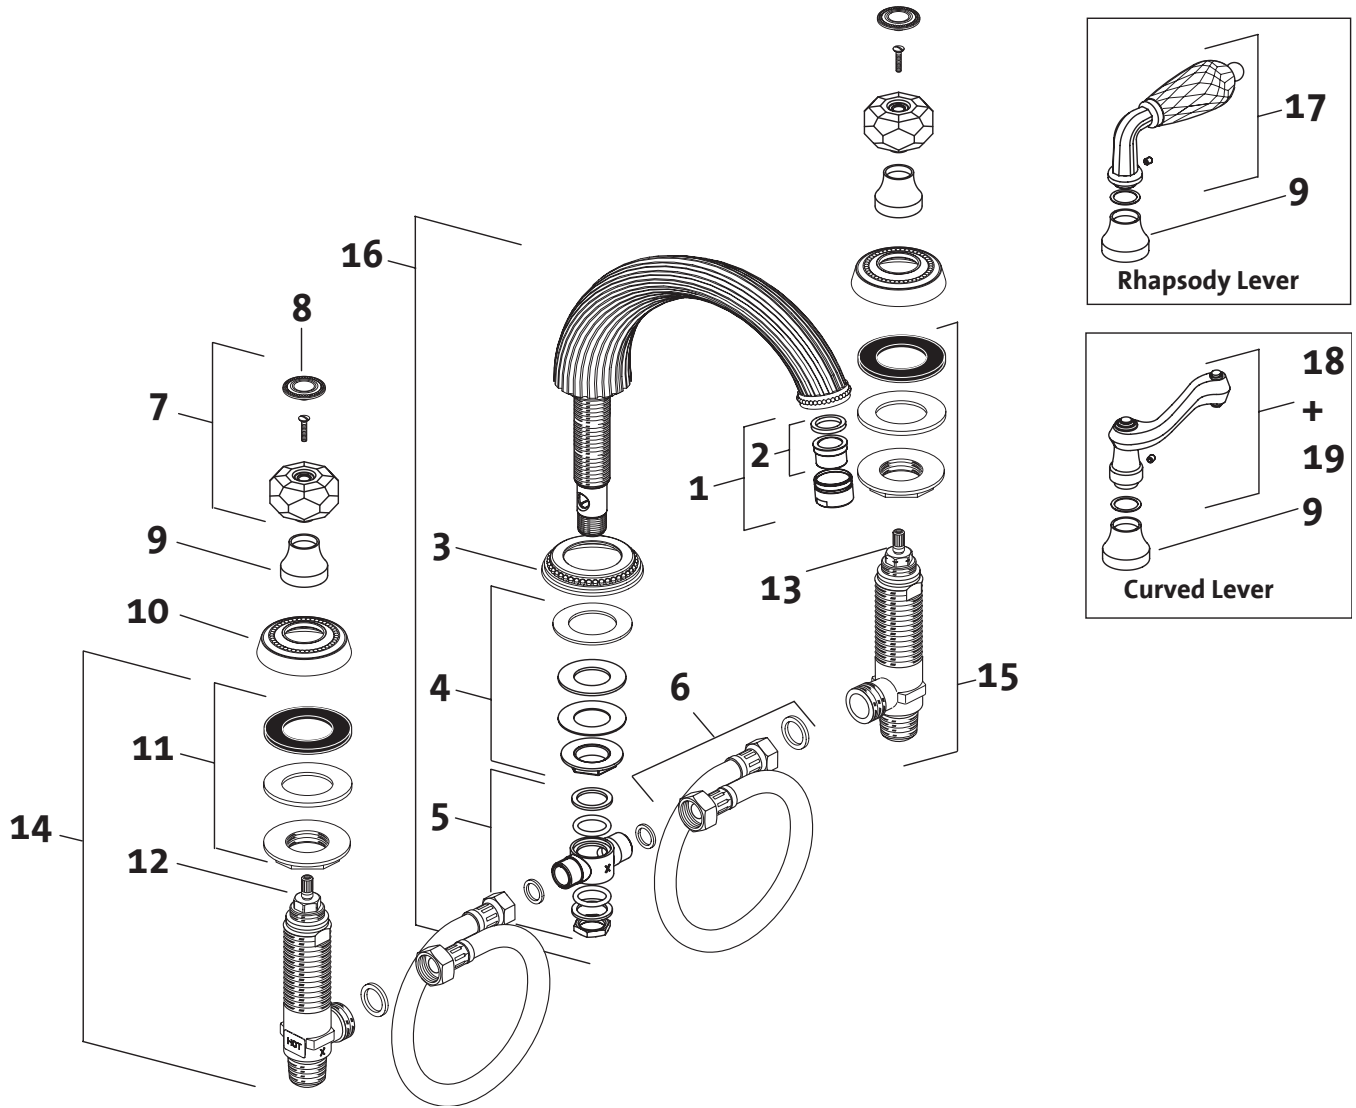

# JADO

Replace "XXX" with the appropriate finish code:

Gold = 109, UltraBrass = 113, Brushed Nickel = 144,

Example Repair Part order:

H960316.109 in Gold  
H960316.113 in UltraBrass

| Pos. | Description                          | Repair Part Number | Delivery quantity | Pos. | Description                                   | Repair Part Number | Delivery quantity |
|------|--------------------------------------|--------------------|-------------------|------|---|--------------------|-------------------|
| 1    | Aerator Assembly                     | H960316.XXX        | 1 Set             | 13   | 3/4" Cartridge (Clockwise on)                 | H960170.191        | 1 Piece           |
| 2    | Aerator                              | H960890.191        | 1 Piece           | 14   | 3/4" Side Valve Rough (Counterclockwise on)   | H960743.191        | 1 Piece           |
| 3    | Rosette                              | H960142.XXX        | 1 Piece           | 15   | 3/4" Side Valve Rough (Clockwise on) - Levers | H960893.191        | 1 Piece           |
| 4    | Mounting Kit                         | H960293.191        | 1 Set             |      |   |                    |                   |
| 5    | Spout Tee                            | H960128.191        | 1 Piece           |      |   |                    |                   |
| 6    | Flex Hose                            | H960194.191        | 1 Piece           |      |   |                    |                   |
| 7    | Handle Set                           | H960760.XXX        | 1 Set             | 16   | Spout Assembly                                | 894022.XXX         | 1 Piece           |
| 8    | Handle Cap                           | H960756.XXX        | 1 Piece           | 17   | Rhapsody Lever                                | H960761.XXX        | 1 Piece           |
| 9    | Tapered Sleeve                       | H961666.XXX        | 1 Piece           | 18   | Curved Lever Right                            | H960017.XXX        | 1 Piece           |
| 10   | Rosette                              | H960172.XXX        | 1 Piece           | 19   | Curved Lever Left                             | H960018.XXX        | 1 Piece           |
| 11   | Mounting Kit                         | H960294.191        | 1 Set             |      |   |                    |                   |
| 12   | 3/4" Cartridge (Counterclockwise on) | H960001.191        | 1 Piece           |      |   |                    |                   |