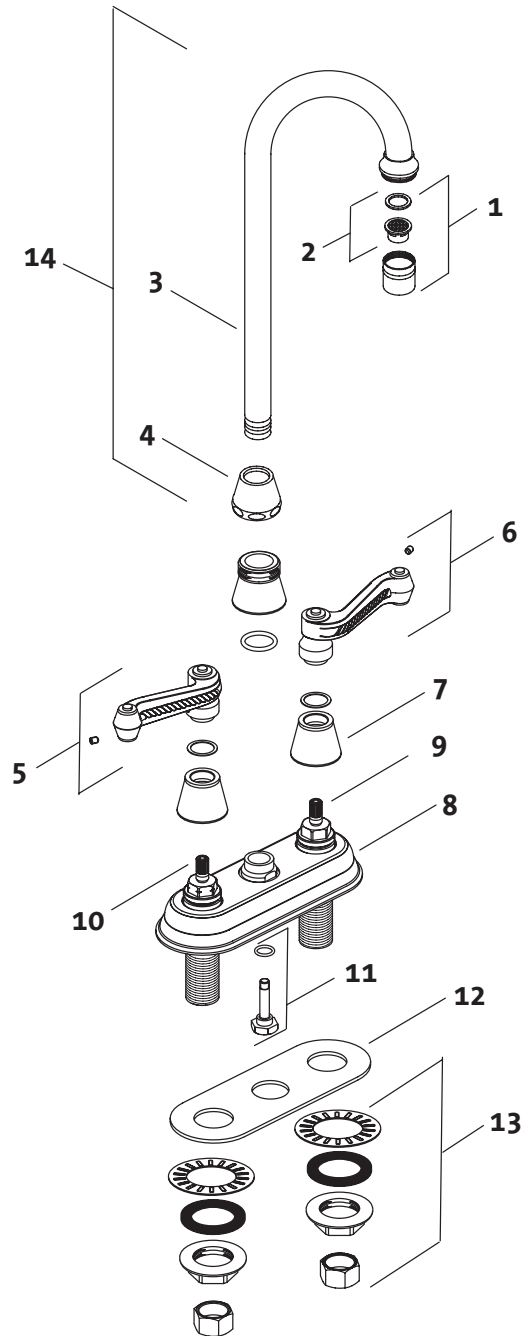

# Wynd 816

Wet Bar Faucet

816/002/...

# JADO

Replace "XXX" with the appropriate finish code:

Old Bronze = 105, UltraBrass = 113, Brushed Nickel = 144

**Example Repair Part order:**

H960879.105 in Old Bronze

H960879.144 in Brushed Nickel

Pos.	Description	Repair Part Number	Delivery quantity	Pos.	Description	Repair Part Number	Delivery quantity
1	Aerator Assembly	H960879.XXX	1 Set	9	1/2" Cartridge (Clockwise on)	H960136.191	1 Piece
2	Aerator	H960878.191	1 Piece	10	1/2" Cartridge (Counterclockwise on)	H960104.191	1 Piece
3	Spout	H962504.XXX	1 Piece	11	Set Screw	H962511.XXX	1 Piece
4	Tapered Sleeve	H962505.XXX	1 Piece	12	Sealing	H962512.191	1 Piece
5	Curved Lever Left	H960364.XXX	1 Piece	13	Mounting Kit	H962513.191	1 Set
6	Curved Lever Right	H960363.XXX	1 Piece	14	Spout Assembly	H960526.XXX	1 Set
7	Deck Valve Bell	H962509.XXX	1 Set				
8	Rosette	H962510.XXX	1 Piece				