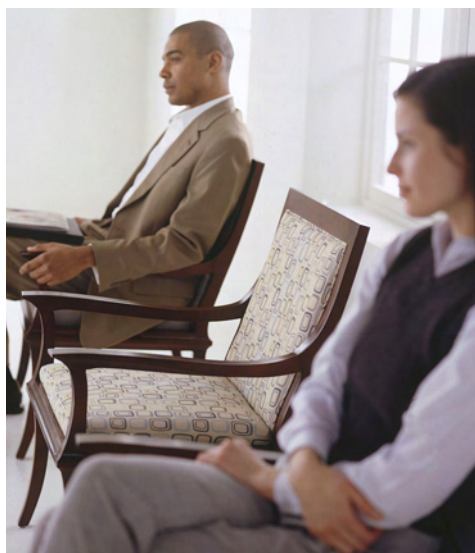

S e d i a

4100 Sedia Chair

4100 Sedia Chair

SEDIA

# SEDIA

DESIGN: CBF Studios

## 4100 Sedia Chair

Overall Dimensions 27"w 27.5"d 33.25"h

Seat Dimensions 22.5"w 18"d 18"h

Seat to Top of Back 18.75"

Top of Arm to Floor 23"