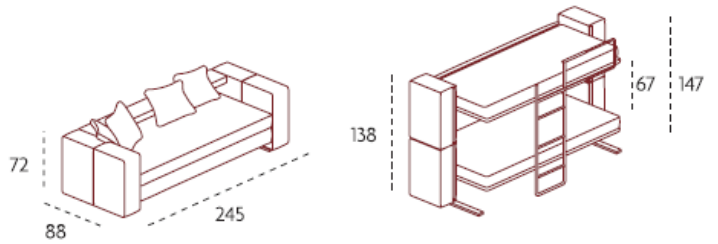

Doc.

Doc. Xl

Living System

Modular program, integrated with patented transformable system, to furnish the day and night areas. The versatility of the transformable system permits to project dynamic and multi functional solutions.

Doc. & Doc. XL

The transformable Doc system is a comfortable sofa with fully removable covering that with a simple movement and no strain becomes a practical bunk bed, provided with a safe ladder integrated in the structure which provides support and a protective barrier.