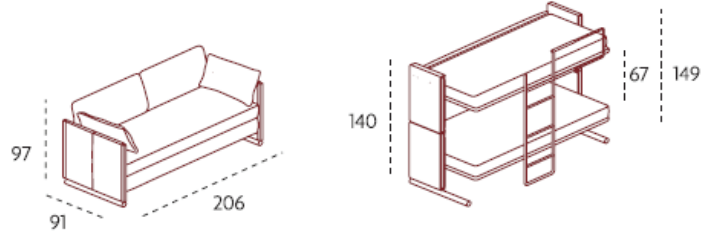

Doc.

Doc. Xl

Living System

Modular program, integrated with patented transformable system, to furnish the day and night areas. The versatility of the transformable system permits to project dynamic and multi functional solutions.

Doc. & Doc. XL

The transformable Doc system is a comfortable sofa with fully removable covering that with a simple movement and no strain becomes a practical bunk bed, provided with a safe ladder integrated in the structure which provides support and a protective barrier.