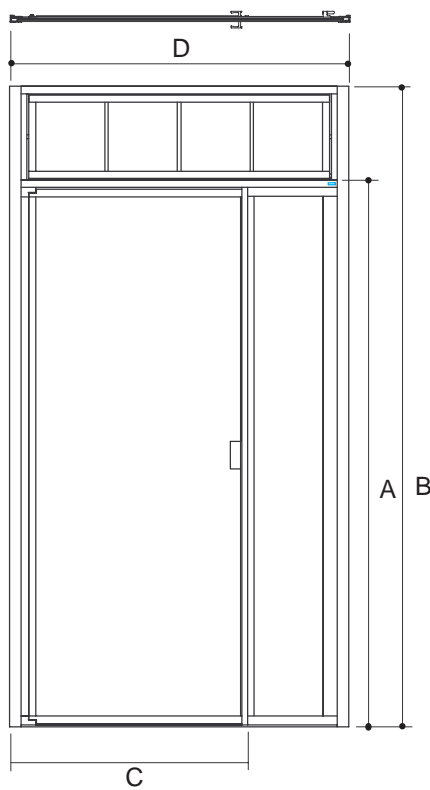

Installation Notes

Install this product according to the installation guide.

	A (Min - Max)	B (Min - Max)	C (Min - Max)	D (Min - Max)
K-702210	76" (193 cm) - 76-1/2" (194.3 cm)*		34" (86.4 cm) - 35" (88.9 cm)	
K-702212	76" (193 cm) - 76-1/2" (194.3 cm)*			45-1/2" (115.6 cm) - 47" (119.4 cm)
K-702214		89-1/8" (226.4 cm) - 89-5/8" (227.6 cm)	34" (86.4 cm) - 35" (88.9 cm)	
K-702216		89-1/8" (226.4 cm) - 89-5/8" (227.6 cm)		45-1/2" (115.6 cm) - 47" (119.4 cm)

* If unit is not a steam unit, door can be installed in any opening greater than 76" (193cm).