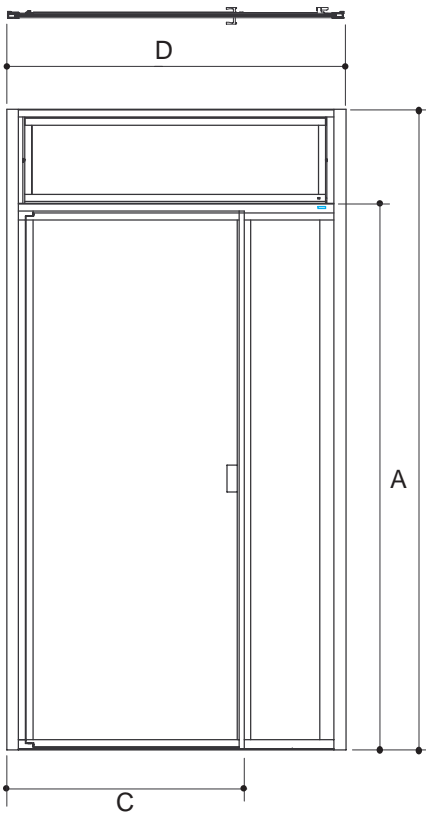

PURIST™ FRAMED

	A (Min - Max)	B (Min - Max)	C (Min - Max)	D (Min - Max)
K-702220	76" (193 cm) - 76-1/2" (194.3 cm)*		34" (86.4 cm) - 35" (88.9 cm)	
K-702222	76" (193 cm) - 76-1/2" (194.3 cm)*			45-1/2" (115.6 cm) - 47" (119.4 cm)
K-702224		89-1/8" (226.4 cm) - 89-5/8" (227.6 cm)	34" (86.4 cm) - 35" (88. cm)	
K-702226		89-1/8" (226.4 cm) - 89-5/8" (227.6 cm)		45-1/2" (115.6 cm) - 47" (119.4 cm)

B* If unit is not a steam unit, door can be installed in any opening greater than 76" (193cm).

PRODUCT DIAGRAM