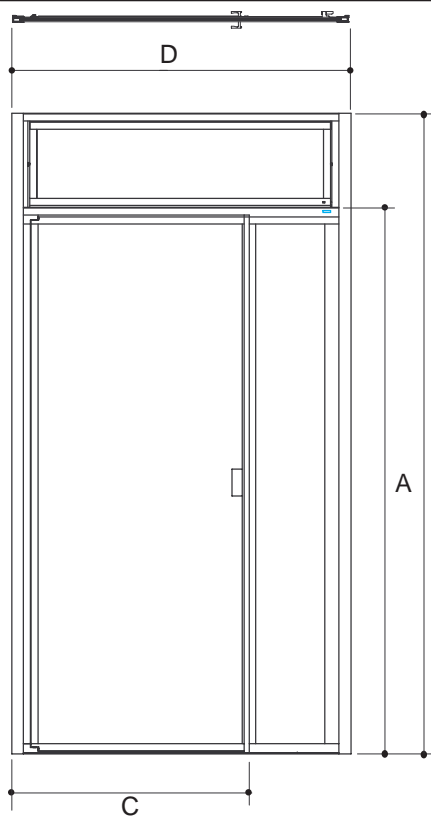

### Installation Notes

Install this product according to the installation guide.

	A (Min - Max)	B (Min - Max)	C (Min - Max)	D (Min - Max)
K-702220	76" (193 cm) - 76-1/2" (194.3 cm)*		34" (86.4 cm) - 35" (88.9 cm)	
K-702222	76" (193 cm) - 76-1/2" (194.3 cm)*			45-1/2" (115.6 cm) - 47" (119.4 cm)
K-702224		89-1/8" (226.4 cm) - 89-5/8" (227.6 cm)	34" (86.4 cm) - 35" (88. cm)	
K-702226		89-1/8" (226.4 cm) - 89-5/8" (227.6 cm)		45-1/2" (115.6 cm) - 47" (119.4 cm)

B\* If unit is not a steam unit, door can be installed in any opening greater than 76" (193cm).