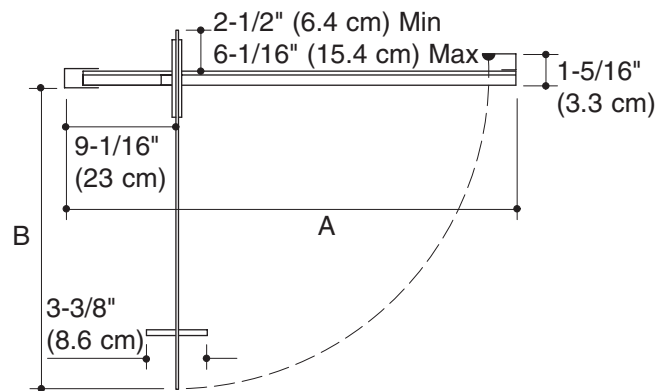

Installation Notes

Install this product according to the installation guide.

Rough-In Notes	A	B
K-702010	30" (76.2 cm) - 33" (83.8 cm)	20-5/16" (51.6 cm) Min 23-15/16" (60.8 cm) Max
K-702011	33" (83.8 cm) - 36" (91.4 cm)	23-5/16" (59.2 cm) Min 26-15/16" (68.4 cm) Max
K-702012	36" (91.4 cm) - 39" (99.1 cm)	26-5/16" (66.8 cm) Min 29-15/16" (76 cm) Max
K-702013	39" (99.1 cm) - 42" (106.7 cm)	29-5/16" (74.5 cm) Min 32-15/16" (83.7 cm) Max

NOTE: A minimum of 1-1/2" (3.8 cm) open area above the height of the door, 72-3/8" (183.8 cm), is required for side panel and door installation.

PLAN VIEW