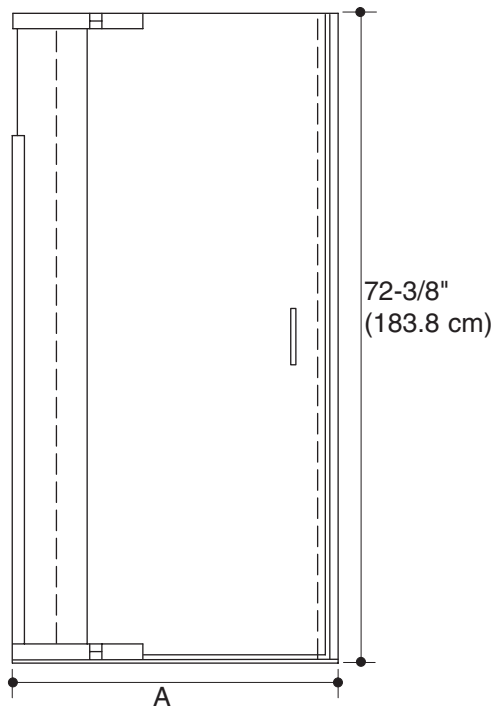

Installation Notes

Install this product according to the installation guide.

Rough-In Notes	A	B
K-702010	30" (76.2 cm) - 33" (83.8 cm)	20-5/16" (51.6 cm) Min 23-15/16" (60.8 cm) Max
K-702011	33" (83.8 cm) - 36" (91.4 cm)	23-5/16" (59.2 cm) Min 26-15/16" (68.4 cm) Max
K-702012	36" (91.4 cm) - 39" (99.1 cm)	26-5/16" (66.8 cm) Min 29-15/16" (76 cm) Max
K-702013	39" (99.1 cm) - 42" (106.7 cm)	29-5/16" (74.5 cm) Min 32-15/16" (83.7 cm) Max

NOTE: A minimum of 1-1/2" (3.8 cm) open area above the height of the door, 72-3/8" (183.8 cm), is required for side panel and door installation.

PLAN VIEW