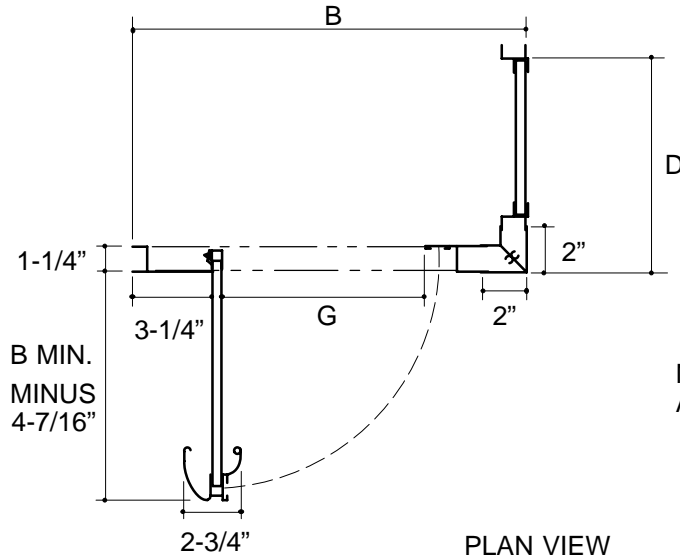

Ordering Information

Applicable product:

Reference models and measurements below.

Installation Notes

Refer to installation instructions included with fixture before beginning installation.

PLAN VIEW

Roughing-In Notes	A	B	D	G (MAX.)
K-751200	50"-72"	28"-38"	10"-50"	22"-28"
Custom				