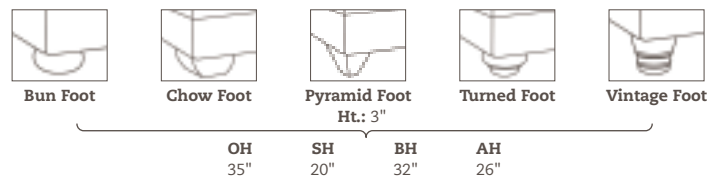

CLEMSON ELECTIVES

- S800-2S (shown) Clemson Sofa with Chow Foot
- S800D-2S Clemson Sofa Skirted
- LB-S8002S Clemson Value Leather Sofa
- L-S800-2S Clemson Graded Leather Sofa
- SS800-2S Clemson Slipcover

OW	OD	OH	SD	SH	AH	BH	IW
80"	38"	35"	22"	20"	26"	32"	69"

S 8 0 0 S E R I E S

SOFA / QUEEN SLEEPER
3 seats

OW 80"	SH 20"
OD 38"	AH 26"
OH 35"	BH 32"
SD 22"	IW 69"

SOFA / QUEEN SLEEPER
2 seats

OW 80"	SH 20"
OD 38"	AH 26"
OH 35"	BH 32"
SD 22"	IW 69"

S800D-S • Clemson Skirted Sofa
3 seats/backs • Border Back • Dressmaker Skirt

LB-S800S • Clemson Value Leather Sofa
3 seats/backs • Border Back • Chow Foot • Standard Seams
Bias Contrast Welt Optional

SS800-2S • Clemson Slipcover for Clemson 2-Seat Sofa
2 seats/backs • Shown on S800-2S

CLEMSON AVAILABLE	SOFA / QUEEN SLEEPER 3 SEATS	SOFA / QUEEN SLEEPER 2 SEATS	MID SOFA / FULL SLEEPER 2 SEATS	LOVESEAT 2 SEATS	ARMLESS LOVESEAT 2 SEATS
Sofa	S800-S • S800D-S	S800-2S • S800D-2S	S800-MS • S800D-MS	S800-LS • S800D-LS	S800-ALZ • S800D-ALZ
Sleeper	S800-SS • S800D-SS	S800-2SS • S800D-2SS	S800-MSS • S800D-MSS	NA	NA
Value Leather	LB-S800S • LB-S800SS	LB-S8002S • LB-S8002SS	LB-S800MS • LB-S800MSS	LB-S800LS	LB-S800ALZ
Graded Leather	L-S800-S • L-S800-SS	L-S800-2S • L-S800-2SS	L-S800-MS • L-S800-MSS	L-S800-LS	L-S800-ALZ
Slipcover	SS800-S • SS800-SS	SS800-2S • SS800-2SS	NA	SS800-LS	NA