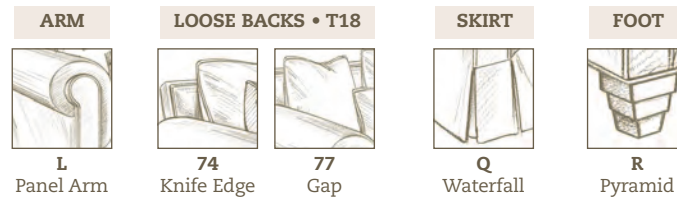

Quartet T18 DLX L 77 R

OW	OD	OH	SD	SH	AH	IW
96"	41"	40"	22"	22"	28"	69"

\*Nails additional

### Quartet sofa options

**T18 EXT L 74 Q**

- OW: 83"
- OD: 41"
- OH: 40"
- SD: 22"
- SH: 22"
- AH: 28"
- IW: 59"

QUARTET AVAILABLE			
Extended Sofa	<u>OW</u>	Chair	<u>OW</u>
T18 EXT	83"	T18	37"
Deluxe Sofa	<u>OW</u>	Sectionals	Varies
T18 DLX	96"	T18 L/R	by piece.

Dimensions will vary.