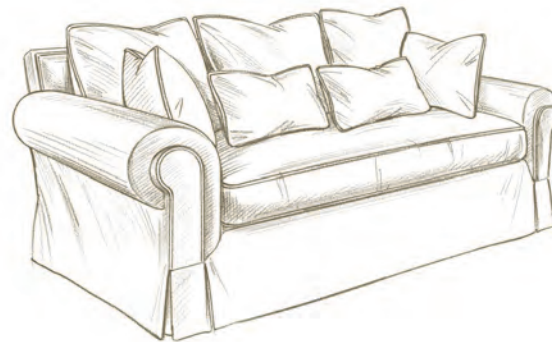

### Quartet sofa options

**T18 EXT L 74 Q**

- OW: 83"
- OD: 41"
- OH: 40"
- SD: 22"
- SH: 22"
- AH: 28"
- IW: 59"

QUARTET AVAILABLE			
Extended Sofa	<u>OW</u>	Chair	<u>OW</u>
T18 EXT	83"	T18	37"
Deluxe Sofa	<u>OW</u>	Sectionals	Varies
T18 DLX	96"	T18 L/R	by piece.

Dimensions will vary.