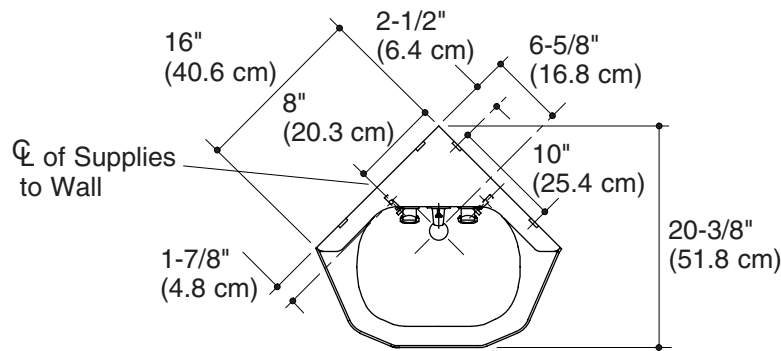

Product Information

Applicable products:		
Wall-mount corner lavatory with faucet	K-2766	shown
Wall-mount corner lavatory less faucet	K-2766-EH	not shown

Fixture*:	
Basin area	15" (38.1 cm) x 11" (28 cm)
Water depth	5" (12.7 cm)
Drain hole	1-11/16" (4.3 cm) D.
* Approximate measurements for comparison only.	

Hole	
Spout	1-1/2" (3.8 cm) D.
Faucet	1-3/16" (3 cm) D.

Included components:	
Triton® faucet	K-8040-2A
Hanger	64503
Overflow ferrule (1)	84896

Installation Notes

Install this product according to the installation guide.

Fixture dimensions are nominal and conform to tolerances in ASME Standard A112.19.1M.

Faucet Detail