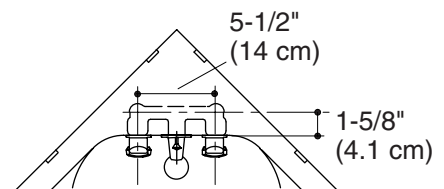

Product Information

Applicable products:		
Wall-mount corner lavatory with faucet	K-2766	shown
Wall-mount corner lavatory less faucet	K-2766-EH	not shown

Fixture*:	
Basin area	15" (38.1 cm) x 11" (28 cm)
Water depth	5" (12.7 cm)
Drain hole	1-11/16" (4.3 cm) D.
* Approximate measurements for comparison only.	

Hole	
Spout	1-1/2" (3.8 cm) D.
Faucet	1-3/16" (3 cm) D.

Included components:	
Triton® faucet	K-8040-2A
Hanger	64503
Overflow ferrule (1)	84896

Installation Notes

Install this product according to the installation guide.

Fixture dimensions are nominal and conform to tolerances in ASME Standard A112.19.1M.

Faucet Detail