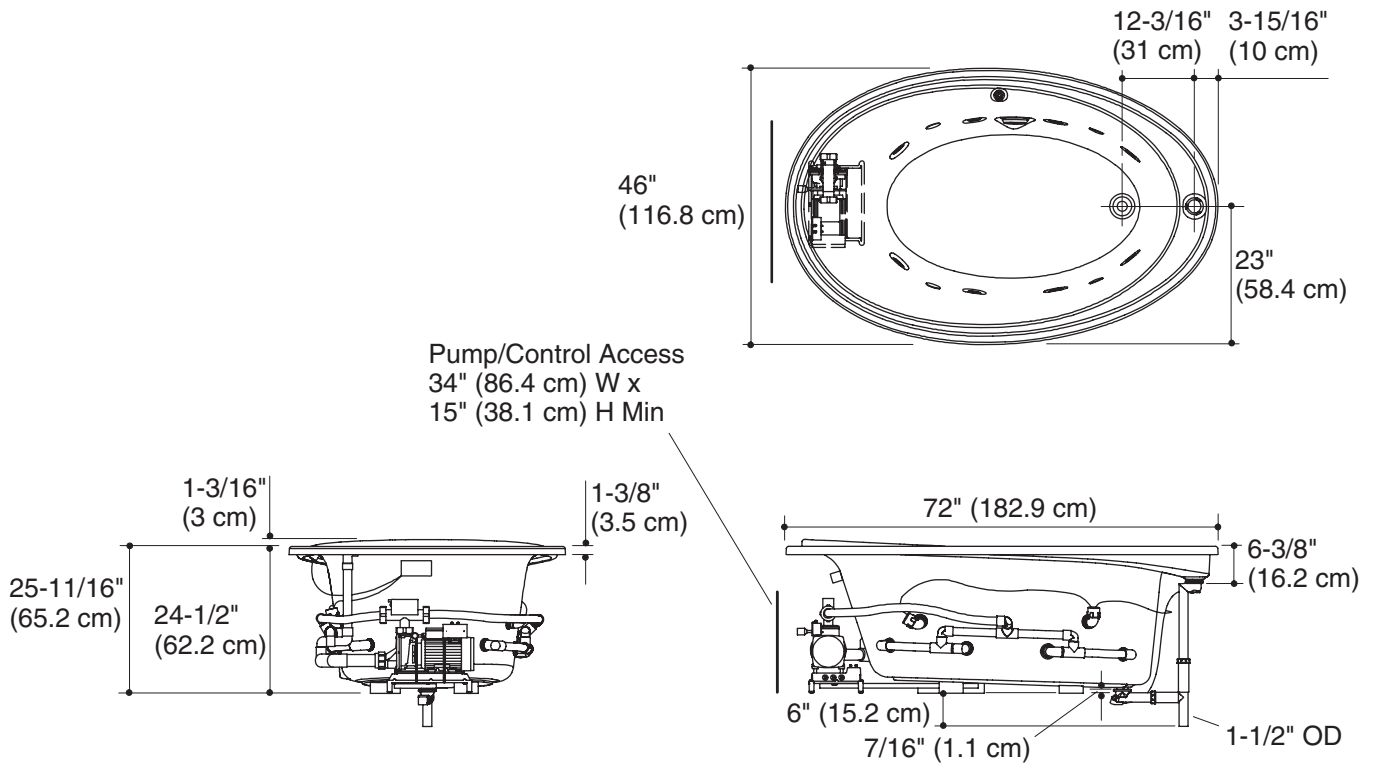

PURIST™

Technical Information

Fixture*:	
Bathing well	
Basin area	45" (114.3 cm) x 25-1/2" (64.8 cm)
Top area	63" (160 cm) x 31-1/2" (80 cm)
Weight	160 lbs (72.6 kg)
To overflow	
Water depth to rim	21" (53.3 cm)
Capacity	115 gal (435.3 L)
* Approximate measurements for comparison only.	

Included components:				
Cut-out template (drop-in only)			1016369-7	

Pump	Heater	Voltage	Frequency	Amperage
1.5 hp	1.5 kW	240 V	50/60 Hz	11 A

Required Electrical Service

Dedicated circuit required, protected with Class A Ground-Fault Circuit-Interrupter (GFCI) or Earth-Leakage Circuit-Breaker (ELCB):

Pump/control 220/240 V, 20 A, 50/60 Hz

Installation Notes

Install this product according to the installation guide.

Floor support under whirlpool must provide for a minimum of 1400 lbs (635 kg).

Hot water supply should be 70% of capacity or greater. Installations will vary.

No change in measurements with drain shown. (K-7202 or K-7202M)

Product Diagram

PURIST™ BATH WHIRLPOOL WITH RELAX EXPERIENCE

Page 2 of 2
1023256-4-D

THE BOLD LOOK
OF **KOHLER**®