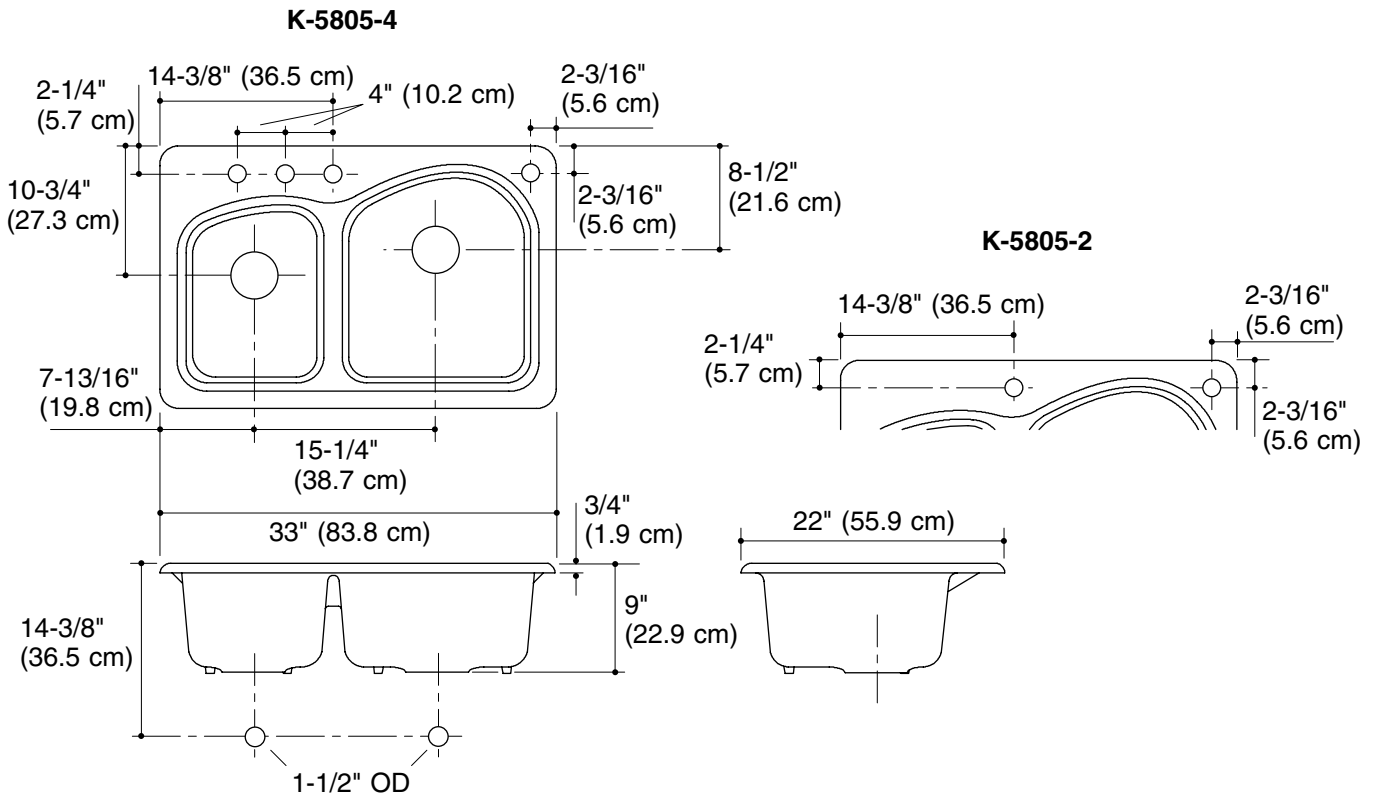

Features

- KOHLER cast iron
- Acid-resistant enamel finish
- Self-rimming
- Double (large/medium) compartment
- 4-hole (-4) or 2-hole (-2)
- 33" (83.8 cm) x 22" (55.9 cm)

SELF-RIMMING KITCHEN SINK K-5805

Product Specification

The kitchen sink shall be made of cast iron with acid-resistant enamel finish. Sink shall be self-rimming. Sink shall be double (large/medium) compartment. Sink shall be 4-hole (-4) or 2-hole (-2). Sink shall be 33" (83.8 cm) in length and 22" (55.9 cm) in width. Sink shall be Kohler Model K-5805-_____-_____.

WOODFIELD™

Technical Information

Fixture*:	
Medium basin area	11-1/2" (29.2 cm) x 15" (38.1 cm)
Large basin area	15-1/2" (39.4 cm) x 17-1/2" (44.5 cm)
Water depth	7-7/8" (20 cm)
Drain holes	3-5/8" (9.2 cm) D.
Faucet holes	1-3/8" (3.5 cm) D.
* Approximate measurements for comparison only.	

Installation Notes

Install this product according to the installation guide.

Cutout is 31-3/4" (80.6 cm) by 20-3/4" (52.7 cm) with 1" (2.5 cm) radius corners.

Product Diagram