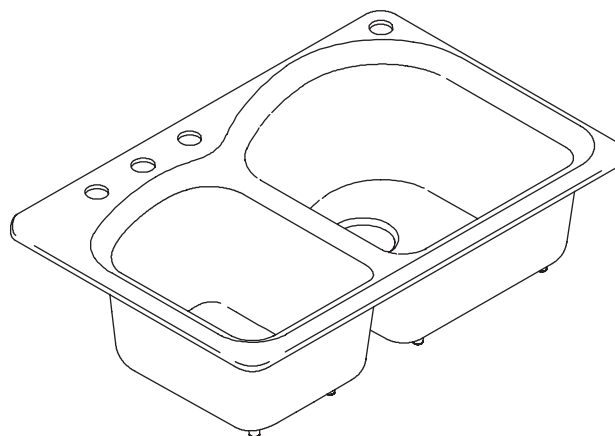

Features

- KOHLER cast iron
- Acid-resistant enamel finish
- Self-rimming
- Double (large/medium) compartment
- 4-hole (-4) or 2-hole (-2)
- 33" (83.8 cm) x 22" (55.9 cm)

SELF-RIMMING KITCHEN SINK K-5805

Product Specification

The kitchen sink shall be made of cast iron with acid-resistant enamel finish. Sink shall be self-rimming. Sink shall be double (large/medium) compartment. Sink shall be 4-hole (-4) or 2-hole (-2). Sink shall be 33" (83.8 cm) in length and 22" (55.9 cm) in width. Sink shall be Kohler Model K-5805-_____-_____.

WOODFIELD™

Technical Information

Fixture*:	
Medium basin area	11-1/2" (29.2 cm) x 15" (38.1 cm)
Large basin area	15-1/2" (39.4 cm) x 17-1/2" (44.5 cm)
Water depth	7-7/8" (20 cm)
Drain holes	3-5/8" (9.2 cm) D.
Faucet holes	1-3/8" (3.5 cm) D.
* Approximate measurements for comparison only.	