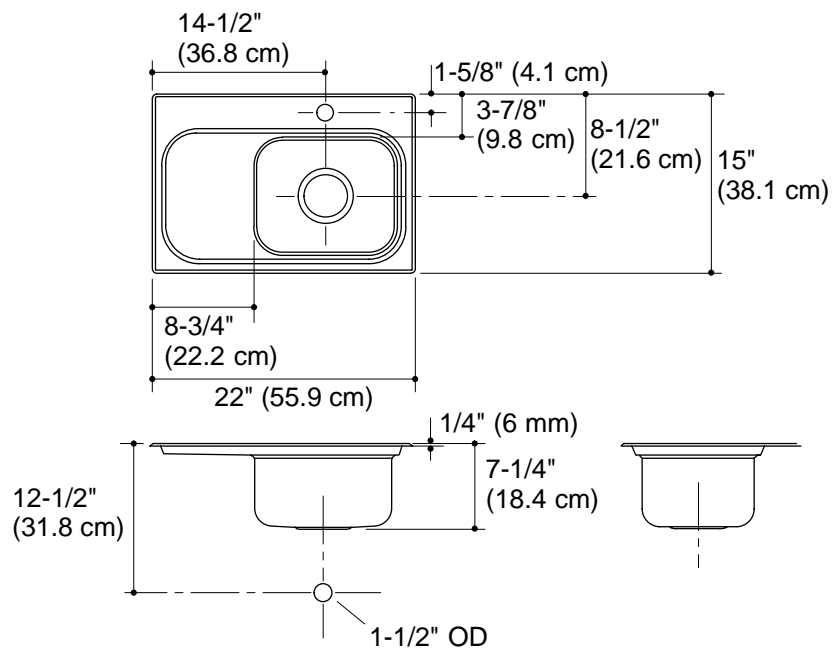

### Features

- 18 gauge stainless steel
- Self-rimming
- Single compartment
- Includes installation hardware
- Integral left-hand drainboard
- Single-hole (-1)
- 22" (55.9 cm) x 15" (38.1 cm)

### Product Specification

The self-rimming entertainment sink shall be 22" (55.9 cm) in length and 15" (38.1 cm) in width. Sink shall be made of 18 gauge stainless steel. Sink shall be single compartment with integral left-hand drainboard. Sink shall be single-hole (-1). Sink shall include installation hardware. Sink shall be Kohler Model K-3234-1.

## Technical Information

Fixture*:	
Basin area	12" (30.5 cm) x 10" (25.4 cm)
Water depth	6-1/4" (15.9 cm)
Drain hole	3-5/8" (9.2 cm) D.
Faucet hole	1-7/16" (3.7 cm) D.
*Approximate measurements for comparison only.	

## Installation Notes

Install this product according to the installation guide.

Cutout is 21-1/2" (54.6 cm) x 14-1/2" (36.8 cm) with 1/2" (1.3 cm) radius corners.