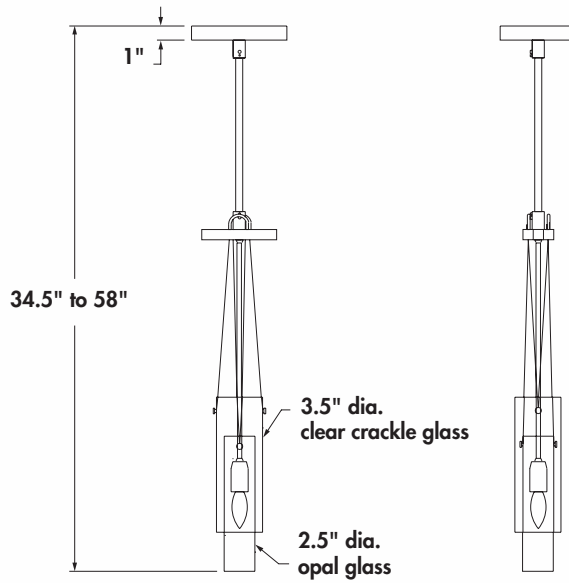

kinetic movement inspires creativity

serena | PENDANT

2-61-59

silver graphite finish
opal/clear crackle glass

5.5"(w) x 58"(h) max.

bulb 

1-6OW candelabra base

custom rod length of 12.5,
24, and 36 in.

serena | PENDANT

2-61-4-59

silver graphite finish
opal/clear crackle glass

22.25"(w) x 54.3"(h)

bulb 

4-6OW candelabra base

custom rod length of 12.5,
24, and 36 in.