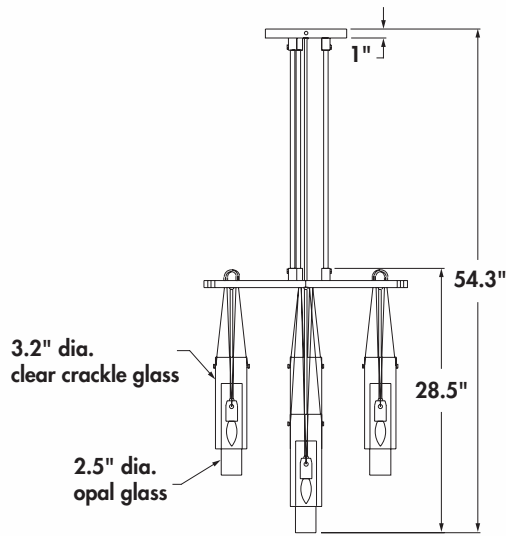

kinetic movement inspires creativity

serena | PENDANT

2-61-59

silver graphite finish
opal/clear crackle glass

5.5"(w) x 58"(h) max.

bulb 

1-6OW candelabra base

custom rod length of 12.5,
24, and 36 in.

serena | PENDANT

2-61-4-59

silver graphite finish
opal/clear crackle glass

22.25"(w) x 54.3"(h)

bulb 

4-6OW candelabra base

custom rod length of 12.5,
24, and 36 in.