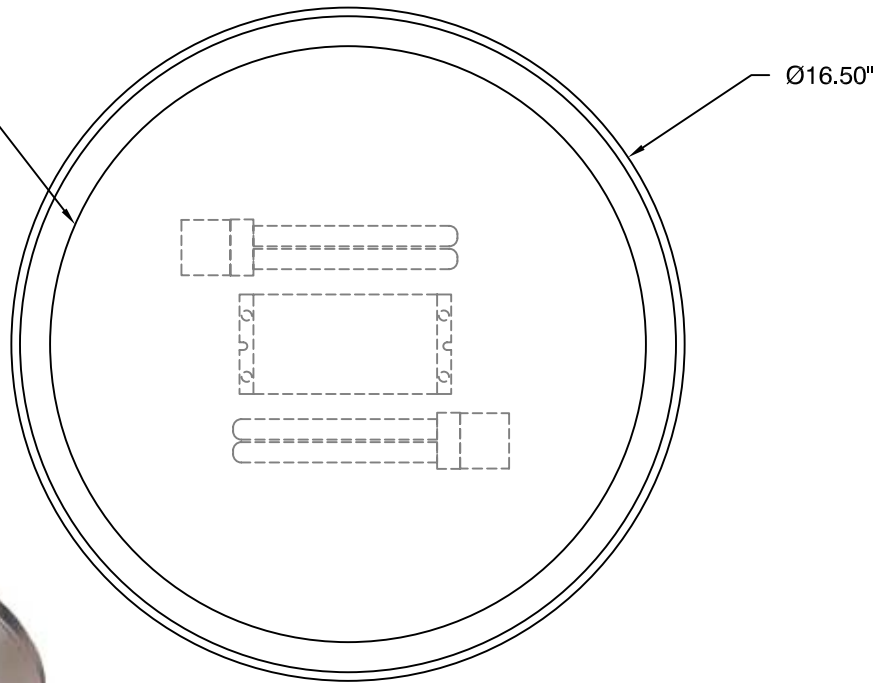

SIDE VIEW

molded glass diffuser rotates into back plate

BOTTOM VIEW

ORIGIN ceiling mount
oxygen **2-6113-xx**

OXYGEN LIGHTING ©

METAL FINISHES

- o 14 - polished chrome
- o 24 - satin nickel
- o 30 - satin brass
- o 95 - old world

DIFFUSER

- o 1/8" white opal glass

LAMPING

- o 2x26W quad 4-pin cfl (G24q-3)

VOLTAGE

- o 120/277V

DIMENSIONS

- o Ø16.50" x 5.50"(h)